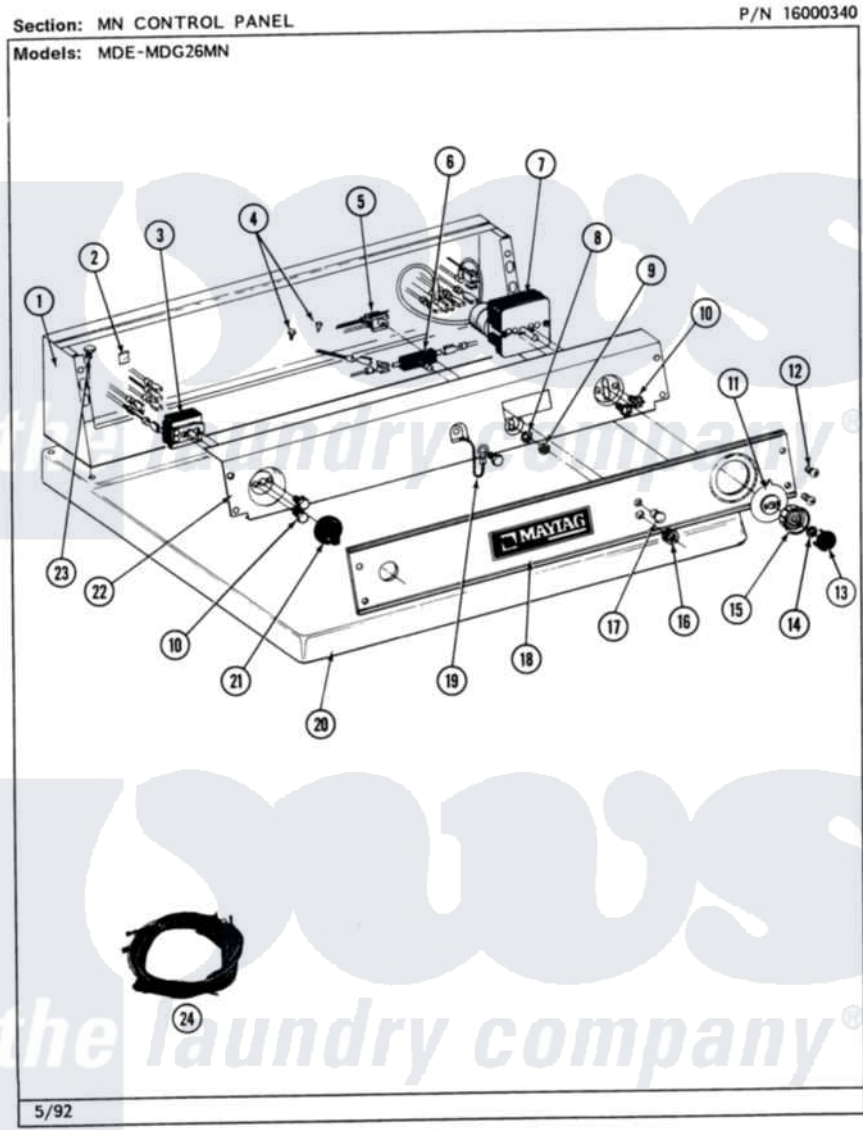

Maytag MDG26MNAGL 03 - CONTROL PANEL (MN)

10

Maytag [Residential Maytag MDG26MNAGL Dryer Parts](#) Parts Diagram 03 - CONTROL PANEL (MN)
 Click on the part number to view part

Item	Original Part Number	Replaced By	Status	Part Description
001	NLA		Not Available	CONSOLE (WHT)
002	215003			Fastener, Panel And Bracket
003	307237	W10327105		Switch, Cycle Selection
004	211294	90767		Screw, 8A X 3/8 HeX Washer Head Tapping
"	Y314322	211251		Screw, Transformer
005	NLA		Not Available	PILOT LAMP
006	306940	W10149462		Switch, Push-To-Start
007	Y304585			Timer Motor RPR For 305214 Timer Only
"	Y305758			Timer 240-50
008	312751			Lockwasher, Start Switch
009	Y312706	422617		Nut
010	Y313588	488234		Screw 8-32 X 1/4
011	314725	33001500		Dial, Timer Indicator
012	212277			Screw, No.8 X 1/2 Inch
013	314723	W10133501		Cap, Knob

014	312273		Nut, Control Knob
015	314724		Knob For Timer
016	Y312702		Knurled Nut, Start Switch
017	215564		Lens, Indicator Light
018	314909	33001021	Panel, Control
019	205810		Wire, Ground
"	211252		Screw, Ground Wire
020	307104		Top Cover Assembly
"	NLA	Not Available	(ALM)
021	306938		Knob, Selector Switch
022	NLA	Not Available	BACK UP PLATE (WHT)
023	212276	W10116760	Screw
024	308510		Wire Harness, Main
"	NLA	Not Available	WIRE HARNESS