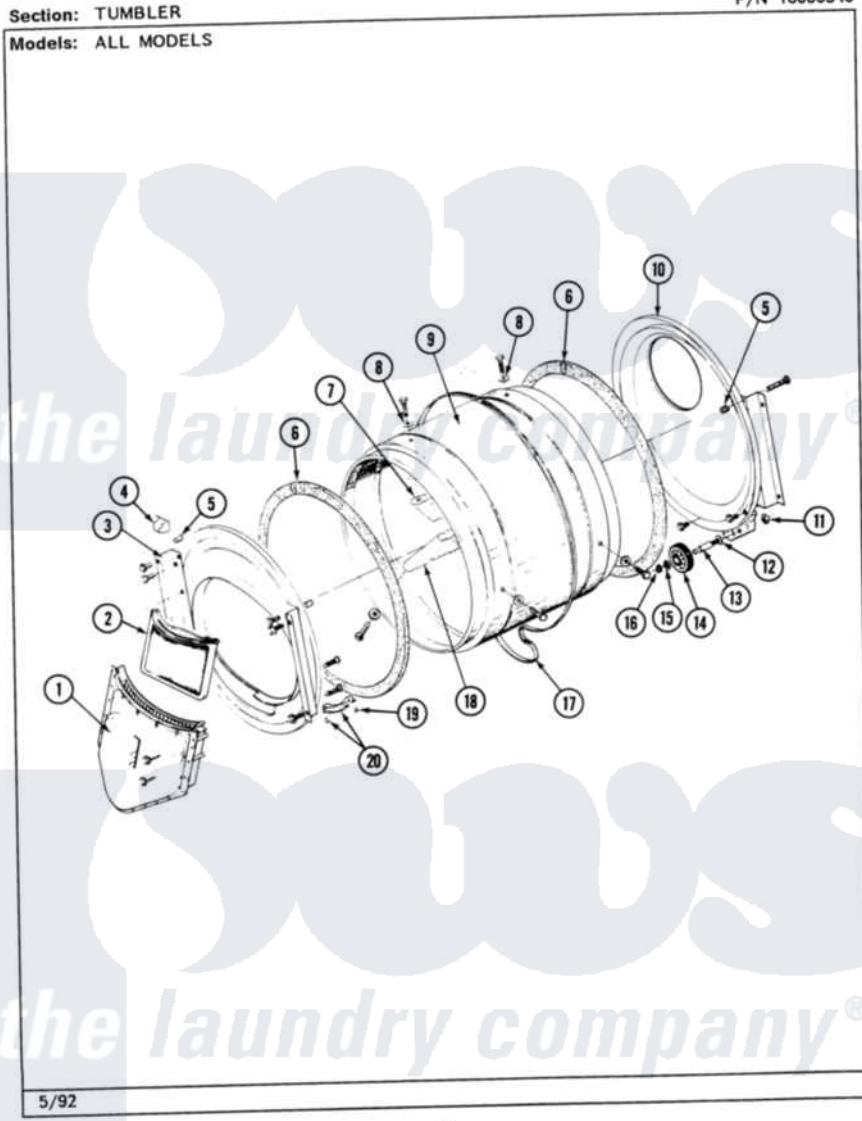

# Maytag MDG26MNAGL 05 - TUMBLER

P/N 16000340

26

Maytag Residential Maytag MDG26MNAGL Dryer Parts Parts Diagram 05 - TUMBLER  
Click on the part number to view part

| Item | Original Part Number    | Replaced By              | Status        | Part Description                        |
|------|-------------------------|--------------------------|---------------|---|
| 001  | Y307112                 | <a href="#">33001016</a> |               | Outlet Duct Assembly                    |
| "    | Y314110                 | <a href="#">33002917</a> |               | Screw, No.10-16                         |
| 002  | 307108                  | <a href="#">33002970</a> |               | Lint Filte                              |
| 003  | 307109                  | <a href="#">33001179</a> |               | Front, Tumbler                          |
| "    | <a href="#">Y313561</a> |                          |               | Screw---NA                              |
| "    | NLA                     |                          | Not Available | SCREW                                   |
| "    | Y310632                 | <a href="#">1163839</a>  |               | Screw                                   |
| 004  | <a href="#">Y310376</a> |                          |               | Clip, Door Switch Harness               |
| 005  | NLA                     |                          | Not Available | COVER, THREAD                           |
| 006  | <a href="#">314820</a>  |                          |               | Seal, Tumbler                           |
| 007  | 314803                  | <a href="#">33001012</a> |               | Baffle                                  |
| "    | <a href="#">Y310759</a> |                          |               | Screw, Tumbler Baffles                  |
| 008  | <a href="#">314158</a>  |                          |               | Washer, Baffle To Tumbler               |
| 009  | 306663                  |                          | Not Available | TUMBLER W/BAFFLES                       |
| "    | 314802                  |                          | Not Available | TUMBLER W/OUT BAFFLES                   |
| 010  | 211294                  | <a href="#">90767</a>    |               | Screw, 8A X 3/8 HeX Washer Head Tapping |