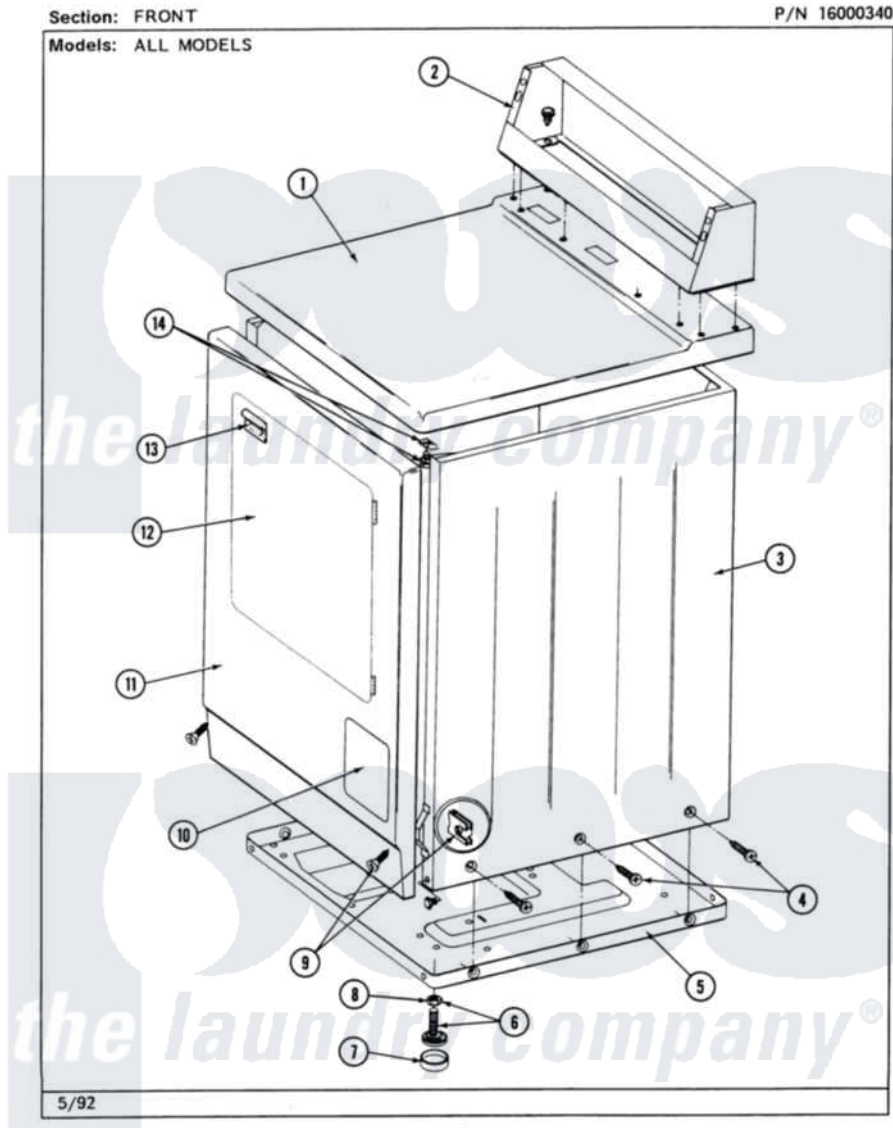

Maytag MDG26PCAAG 01 - FRONT

2

Maytag [Residential Maytag MDG26PCAAG Dryer Parts](#) Parts Diagram 01 - FRONT
Click on the part number to view part

Item	Original Part Number	Replaced By	Status	Part Description
001	307104			Top Cover Assembly
"	NLA		Not Available	(ALM)
002	212276	W10116760		Screw
"	NLA		Not Available	CONTROL COVER (WHT)
003	NLA		Not Available	CABINET (WHT)
"	Y310632	1163839		Screw
004	213007			Xfor Cabinet See Cabinet, Back
005	Y303361		Not Available	BASE ASSY. (UPPER & LOWER)
006	Y305086			Adjustable Leg And Nut
007	Y314137			Foot, Rubber
008	Y052740	62739		Nut, Lock
009	204439			Screw And Fstner Assembly
010	NLA		Not Available	ACCESS DOOR (WHT)
011	307998L			Front Panel----NA
"	NLA		Not Available	FRONT PANEL ASSY. (WHT)

012	308061	Not Available	DOOR ASSY. COMPLETE (WHT)
"	NLA	Not Available	(ALM)
013	314946		Handle White
"	314972		Handle Door ALM
"	NLA	Not Available	(H. WHEAT)
014	204445		Screw And Fastener Assembly