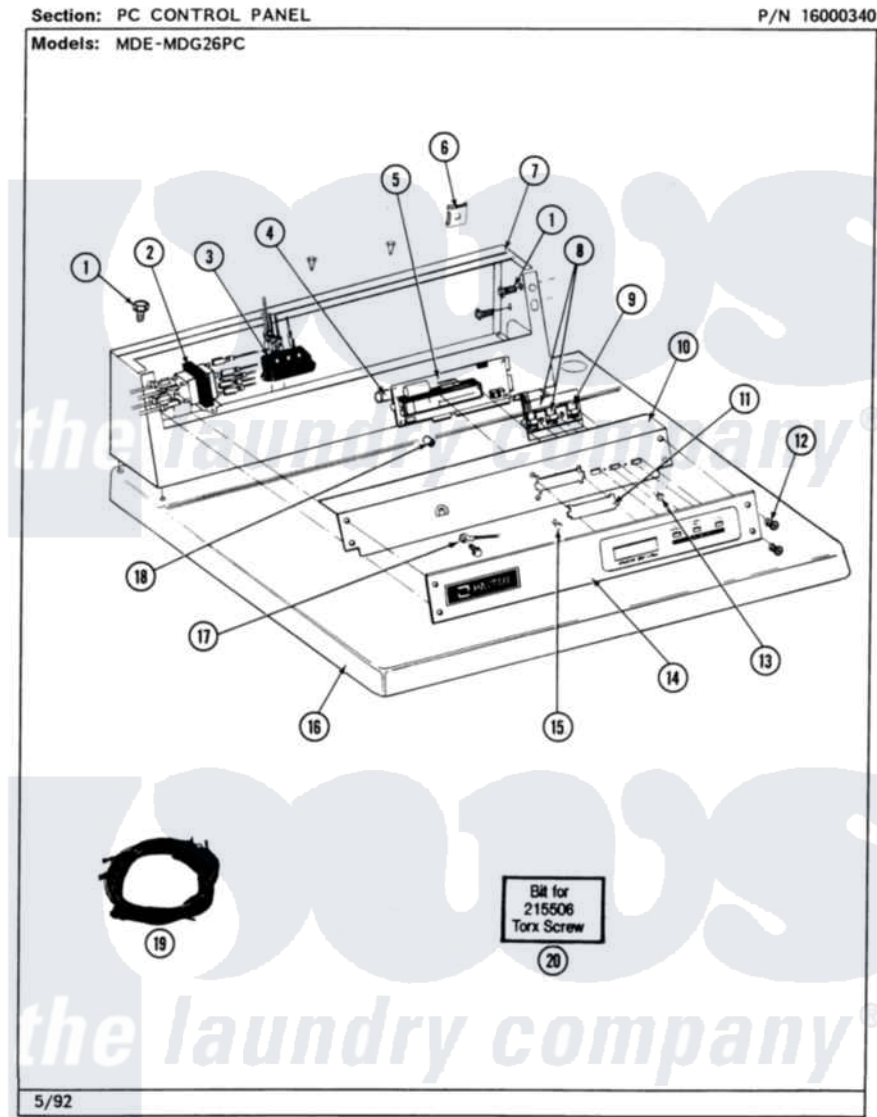

Maytag MDG26PCAAG 03 - PC CONTROL PANEL

12

Maytag [Residential Maytag MDG26PCAAG Dryer Parts](#) Parts Diagram 03 - PC CONTROL PANEL
 Click on the part number to view part

Item	Original Part Number	Replaced By	Status	Part Description
001	212276	W10116760		Screw
002	207766			Transformer
"	211294	90767		Screw, 8A X 3/8 HeX Washer Head Tapping
003	206824	W10133335		Relay, Motor
"	211294	90767		Screw, 8A X 3/8 HeX Washer Head Tapping
004	206828			Battery
005	215510		Not Available	SUPPORT, PC BOARD
"	NLA		Not Available	CIRCUIT BOARD ASSY
006	215003			Fastener, Panel And Bracket
007	212276	W10116760		Screw
"	NLA		Not Available	CONTROL COVER (WHT)
008	306694			Backup Plate With Switch
009	215517	W10131113		Push Button
010	NLA		Not Available	BACK UP PLATE (WHT)
011	215515		Not Available	COVER, DISPLAY

012	215506		Screw, Control Panel Overlay
013	215527	W10140652	Screw, 6-20 X 1/2
014	NLA	Not Available	CONTROL PANEL
015	215526		Screw, Circuit Board
016	307105	Not Available	COVER, TOP ASSY. (WHT)
"	NLA	Not Available	(ALM)
017	205810		Wire, Ground
"	211252		Screw, Ground Wire
018	Y215513		Standoff, Circuit Board
019	308368		Wire Harness
"	NLA	Not Available	WIRE HARNESS
"	Y308513		Harness, Wire
020	Y038227	Not Available	TORX BIT (215506 SCREW)