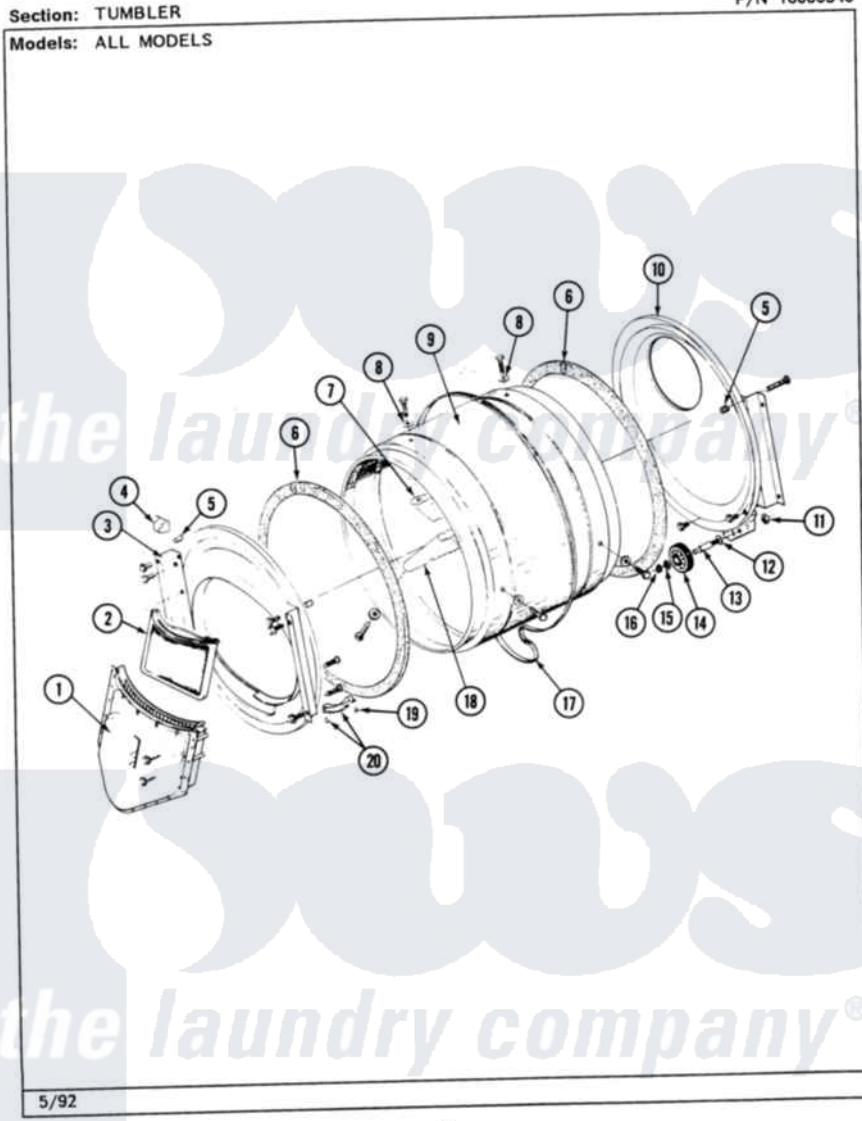

# Maytag MDG26PCAAG 06 - TUMBLER

P/N 16000340

26

Maytag Residential Maytag MDG26PCAAG Dryer Parts Parts Diagram 06 - TUMBLER  
Click on the part number to view part

Item	Original Part Number	Replaced By	Status	Part Description
001	Y307112	<a href="#">33001016</a>		Outlet Duct Assembly
"	Y314110	<a href="#">33002917</a>		Screw, No.10-16
002	307108	<a href="#">33002970</a>		Lint Filte
003	307109	<a href="#">33001179</a>		Front, Tumbler
"	<a href="#">Y313561</a>			Screw---NA
"	NLA		Not Available	SCREW
"	Y310632	<a href="#">1163839</a>		Screw
004	<a href="#">Y310376</a>			Clip, Door Switch Harness
005	NLA		Not Available	COVER, THREAD
006	<a href="#">314820</a>			Seal, Tumbler
007	314803	<a href="#">33001012</a>		Baffle
"	<a href="#">Y310759</a>			Screw, Tumbler Baffles
008	<a href="#">314158</a>			Washer, Baffle To Tumbler
009	306663		Not Available	TUMBLER W/BAFFLES
"	314802		Not Available	TUMBLER W/OUT BAFFLES
010	211294	<a href="#">90767</a>		Screw, 8A X 3/8 HeX Washer Head Tapping

"	Y307114	<a href="#">33001178</a>	Back, Tumbler
"	Y308544	<a href="#">33001178</a>	Back, Tumbler
011	312538	<a href="#">33001443</a>	Nut, Hex
012	Y313347	<a href="#">312535</a>	Washer, Vault Mounting Brk.
013	Y312948	<a href="#">6-3129480</a>	Shaft- Tumbler
014	Y303373	<a href="#">12001541</a>	Drum Roller/Washer Assembly--W
015	<a href="#">312535</a>		Washer, Vault Mounting Brk.
016	410233	<a href="#">9703438</a>	Ring-Retrn
017	<a href="#">Y312959</a>		Poly "V" Belt For Tumbler
018	314804	<a href="#">33001004</a>	Baffle, Tall
"	<a href="#">Y310759</a>		Screw, Tumbler Baffles
019	<a href="#">210720</a>		Rivet, Bearing To Tumbler Fmt
020	<a href="#">306508</a>		Tumbler Bearing Kit ---W