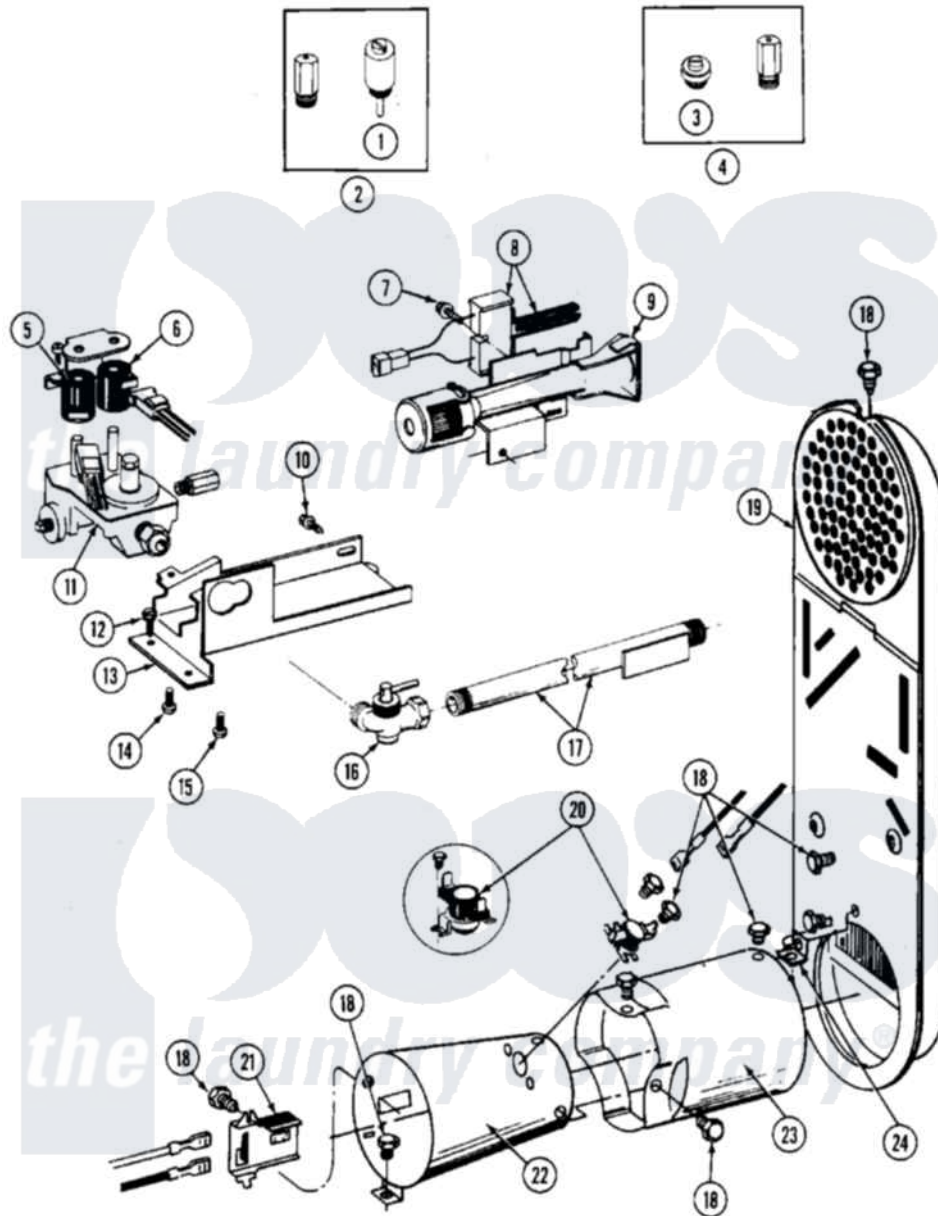

Maytag MDG26PCAAG 07 - GAS VALVE

Maytag Residential Maytag MDG26PCAAG Dryer Parts Parts Diagram 07 - GAS VALVE
 Click on the part number to view part

Item	Original Part Number	Replaced By	Status	Part Description
001	306184		Not Available	PLUG, BLOCKING (LPG REGULATOR)
002	Y308378	W10402145		LP Gas Con
003	314602	694424		Leak, Limiter
004	Y308377		Not Available	CONVERSION KIT (LP TO NATURAL)
005	306106			Coil, Holding And Booster--W
006	306105	694540		Coil, 60 Hz
007	304971			Screw Note: Screw, Igniter
008	304970	4391996		Ignitor
009	304974	33002793		Burner Assembly
010	Y310632	1163839		Screw
011	308345			Valve, Gas
012	Y313561			Screw---NA
013	314566			Gas Control Bracket
014	314082	90767		Screw, 8A X 3/8 HeX Washer Head Tapping

015	Y313559		Screw
016	Y303349		Angle Shut-Off, Gas Valve
017	Y303383	33001735	Pipe And Bracket Assembly Series 18 Not Needed Use Vavle
018	211294	90767	Screw, 8A X 3/8 HeX Washer Head Tapping
019	307119		Duct, Inlet Assembly
"	Y308504	Not Available	INLET DUCT ASSEMBLY
020	305169		Thermostat, Hi-Limit Gas
021	Y303377	338906	Radiant, Sensor
022	Y303368		Cone, Combustion
"	Y308548		Combustion Cone Assembly
023	Y303841		Cone, Extension
024	Y312890		Retainer, Heater Chamber