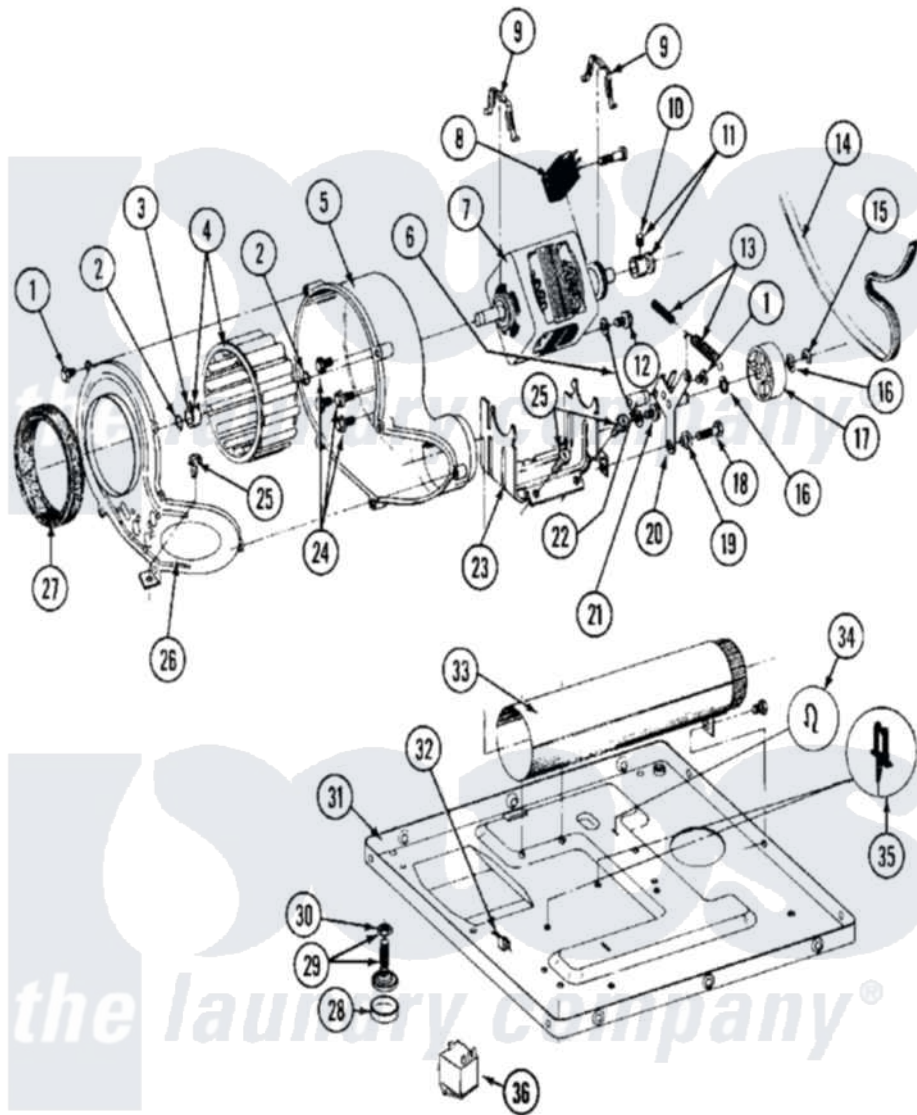

Maytag MDG26PCAAG 08 - MOTOR DRIVE, BLOWER & BASE FRAME

Maytag Residential Maytag MDG26PCAAG Dryer Parts Parts Diagram 08 - MOTOR DRIVE, BLOWER & BASE FRAME
 Click on the part number to view part

Item	Original Part Number	Replaced By	Status	Part Description
001	Y312961	W10116751		Screw
002	410233	9703438		Ring-Retrn
003	312967			Clamp, Blower Housing
004	Y303836			Blower Wheel Assembly And Clamp
005	Y312893			Housing, Blower
006	901220			Ground Wire
007	Y303358	W10410999		Motor-Drve
008	306207		Not Available	(PROD. No.303358-8 & No.303358-9)
"	NLA		Not Available	SWITCH, MOTOR START-PROD.
"	Y303877		Not Available	SWITCH, MOTOR EXTERNAL START No.303358-2, No.303358-4, 303358-7
"	Y303879			Switch, Motor External Start
009	Y015825			Clip, Motor To Motor Support
010	Y053241			Set Screw, Motor Pulley

011	Y305185	6-3051850		Pulley- MO
012	910343	488234		Screw 8-32 X 1/4
013	Y303945			IDLER SPRING ASSY. W/PLUG
014	Y312959			Poly "V" Belt For Tumbler
015	312958	354987		Ring, Retaining
016	Y312527			Washer, Idler Shaft
017	Y303705	6-3037050		Pulley- ID
018	Y014874			Screw, Idler Arm And Sleeve
019	Y312894	315772		Sleeve, Idler Arm
020	Y303363	6-3033630		Idler Arm
021	211294	90767		Screw, 8A X 3/8 HeX Washer Head Tapping
022	Y313582	W10116756		Spacer
023	NLA		Not Available	SUPPORT, MOTOR
024	Y310632	1163839		Screw
025	Y313561			Screw---NA
026	314778		Not Available	COVER, BLOWER HOUSING
027	Y312901			Seal, Housing Cover
028	210684			Foot, Adjustable Leg
029	Y302699	22003428		Leg, Adjustable
030	210385			Lock Nut For Adjustable Leg
031	Y303361		Not Available	BASE ASSY. (UPPER & LOWER)
032	Y310376			Clip, Door Switch Harness
033	Y303442			EXHAUST DUCT ASSEMBLY
034	410490			Spring, Retainer Wire Harness
035	Y313262	W10116752		Retainer-
036	306199			Relay, Heater