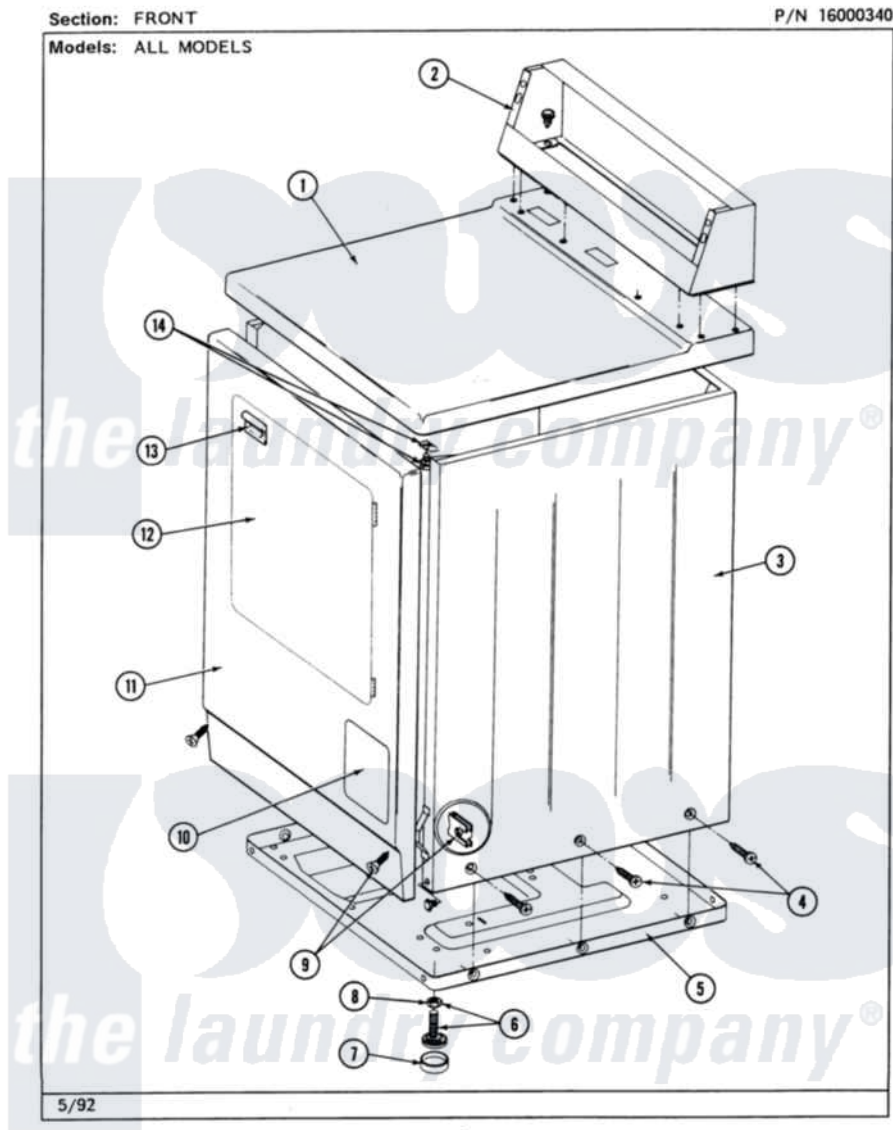

Maytag MDG26PCAAL 01 - FRONT

2

Maytag [Residential Maytag MDG26PCAAL Dryer Parts](#) Parts Diagram 01 - FRONT
Click on the part number to view part

Item	Original Part Number	Replaced By	Status	Part Description
001	307104			Top Cover Assembly
"	NLA		Not Available	(ALM)
002	212276	W10116760		Screw
"	NLA		Not Available	CONTROL COVER (WHT)
003	NLA		Not Available	CABINET (WHT)
"	Y310632	1163839		Screw
004	213007			Xfor Cabinet See Cabinet, Back
005	Y303361		Not Available	BASE ASSY. (UPPER & LOWER)
006	Y305086			Adjustable Leg And Nut
007	Y314137			Foot, Rubber
008	Y052740	62739		Nut, Lock
009	204439			Screw And Fstner Assembly
010	NLA		Not Available	ACCESS DOOR (WHT)
011	307998L			Front Panel----NA
"	NLA		Not Available	FRONT PANEL ASSY. (WHT)

012	308061	Not Available	DOOR ASSY. COMPLETE (WHT)
"	NLA	Not Available	(ALM)
013	314946		Handle White
"	314972		Handle Door ALM
"	NLA	Not Available	(H. WHEAT)
014	204445		Screw And Fastener Assembly