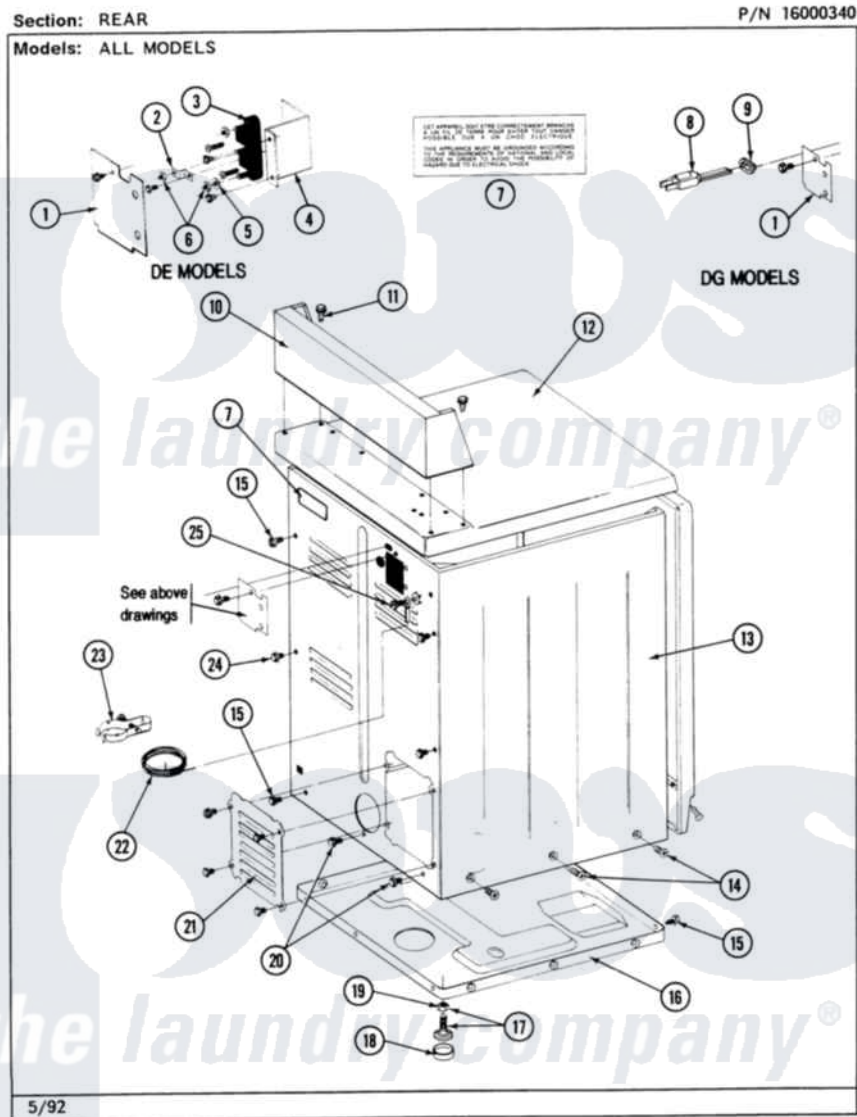

Maytag MDG26PCAAL 02 - REAR

4

Maytag [Residential Maytag MDG26PCAAL Dryer Parts](#) Parts Diagram 02 - REAR
Click on the part number to view part

Item	Original Part Number	Replaced By	Status	Part Description
001	Y313561			Screw---NA
"	Y312905		Not Available	COVER, TERMINAL
002	Y311423	489483		Screw 10-32 X 1/2
"	Y312184			Strap, Grounding
003	400008			Block, Terminal
"	Y312209	W10001200		Screw
004	Y313561			Screw---NA
"	Y310632	1163839		Screw
"	Y312904			Bracket, Terminal Block
005	Y311270			Washer, Terminal Block
006	311484	112432		Nut
007	214519			LABEL, ELECTRICAL INSTR. PART NOT USED-GAS MODELS ONLY
008	302521		Not Available	CORD, POWER PART NOT USED-GAS MODELS ONLY
009	211881			Grommet, Cord Part Not Used- Gas Models Only

010	NLA		Not Available	CONTROL COVER (WHT)
011	212276	W10116760		Screw
012	307105		Not Available	COVER, TOP ASSY. (WHT)
"	NLA		Not Available	(ALM)
013	NLA		Not Available	CABINET (WHT)
014	213007			Xfor Cabinet See Cabinet, Back
015	Y313561			Screw---NA
016	Y303361		Not Available	BASE ASSY. (UPPER & LOWER)
017	Y305086			Adjustable Leg And Nut
018	Y314137			Foot, Rubber
019	Y052740	62739		Nut, Lock
020	Y310632	1163839		Screw
021	211294	90767		Screw, 8A X 3/8 HeX Washer Head Tapping
"	Y312951		Not Available	ACCESS COVER, BACK
"	Y313559			Screw
022	311155			Ground Wire And Clamp
023	301548			Clamp, Ground Wire
"	NLA		Not Available	SCREW
024	Y310632	1163839		Screw
025	NLA		Not Available	SCREW & WASHER ASSY.