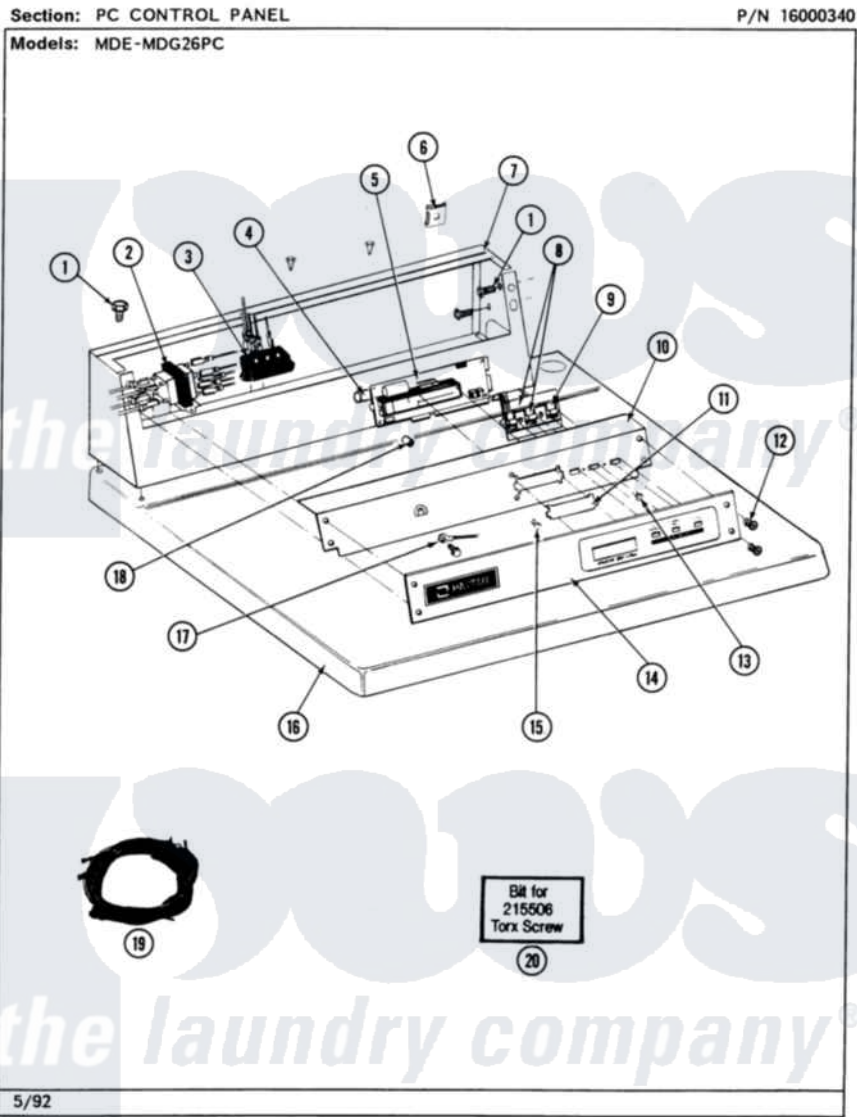

Maytag MDG26PCAAL 03 - PC CONTROL PANEL

12

Maytag [Residential Maytag MDG26PCAAL Dryer Parts](#) Parts Diagram 03 - PC CONTROL PANEL
Click on the part number to view part

Item	Original Part Number	Replaced By	Status	Part Description
001	212276	W10116760		Screw
002	207766			Transformer
"	211294	90767		Screw, 8A X 3/8 HeX Washer Head Tapping
003	206824	W10133335		Relay, Motor
"	211294	90767		Screw, 8A X 3/8 HeX Washer Head Tapping
004	206828			Battery
005	215510		Not Available	SUPPORT, PC BOARD
"	NLA		Not Available	CIRCUIT BOARD ASSY
006	215003			Fastener, Panel And Bracket
007	212276	W10116760		Screw
"	NLA		Not Available	CONTROL COVER (WHT)
008	306694			Backup Plate With Switch
009	215517	W10131113		Push Button
010	NLA		Not Available	BACK UP PLATE (WHT)
011	215515		Not Available	COVER, DISPLAY

012	215506		Screw, Control Panel Overlay
013	215527	W10140652	Screw, 6-20 X 1/2
014	NLA		Not Available CONTROL PANEL
015	215526		Screw, Circuit Board
016	307105		Not Available COVER, TOP ASSY. (WHT)
"	NLA		Not Available (ALM)
017	205810		Wire, Ground
"	211252		Screw, Ground Wire
018	Y215513		Standoff, Circuit Board
019	308368		Wire Harness
"	NLA		Not Available WIRE HARNESS
"	Y308513		Harness, Wire
020	Y038227		Not Available TORX BIT (215506 SCREW)