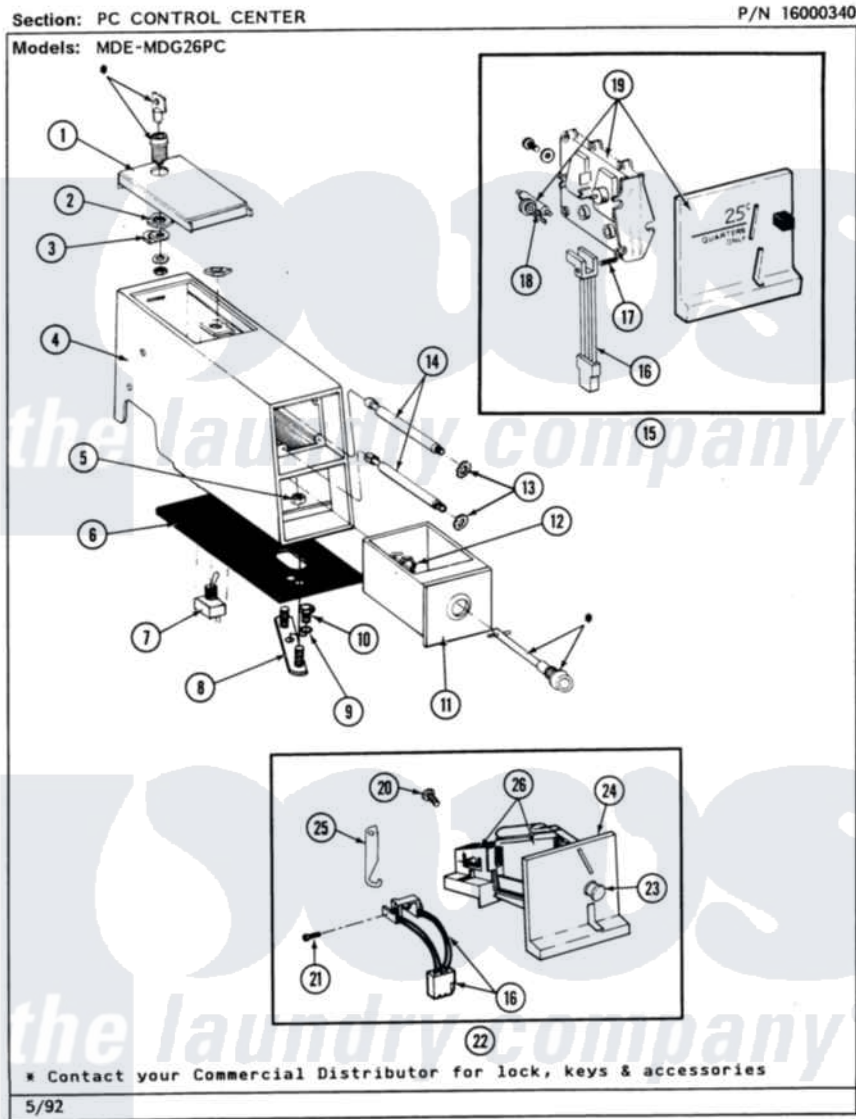

Maytag MDG26PCAAL 04 - PC CONTROL CENTER

Maytag [Residential Maytag MDG26PCAAL Dryer Parts](#) Parts Diagram 04 - PC CONTROL CENTER
 Click on the part number to view part

Item	Original Part Number	Replaced By	Status	Part Description
001	203188		Not Available	TIMER ACCESS DOOR (WHT)
"	203188L		Not Available	ACCESS DOOR-ALMOND
"	203188M		Not Available	ACCESS DOOR-HARVEST WHEAT
002	212328	W10139762		Hex Nut, 3/4-27
003	213750	W10133266		Cam-Lock
004	207673	22001407		Case, Coin Slide
"	207673L	22001408		(ALM)
"	207940	22001407		Case, Coin Slide
"	207940L	22001408		(ALM)
"	NLA		Not Available	(H. WHEAT)
"	NLA		Not Available	(H. WHEAT)
005	Y052740	62739		Nut, Lock
006	214660			Gasket, Control Center
007	206794		Not Available	SWITCH (W/NUT)
008	NLA		Not Available	MTG. STRAP---NA

009	910309		Washer, Mounting Strap
010	211294	90767	Screw, 8A X 3/8 HeX Washer Head Tapping
011	207912	208884	Coin Box K
"	207912L	208884	Coin Box K
"	NLA		Not Available (H. WHEAT)
012	212328	W10139762	Hex Nut, 3/4-27
013	910181		Lockwasher, Terminal Block
014	213035		Bolt, Locking
015	NLA		Not Available COIN DROP ASSY.
016	206799		Optic Switch Assembly
017	314665		Screw, Switch Assembly
018	NLA		Not Available BALANCE ARM W/WEIGHT (\$.25)
019	NLA		Not Available COIN REJECTOR
020	NLA		Not Available SCREW FOR CAUTION PLATE----NA
021	314665		Screw, Switch Assembly
022	207948		Coin Drop Assembly
023	216009		BUTTON, RETURN
024	216010	Y208306	Kit- Mtg C
025	216011		Spring, Return Button
026	207947		Rejector, Coin