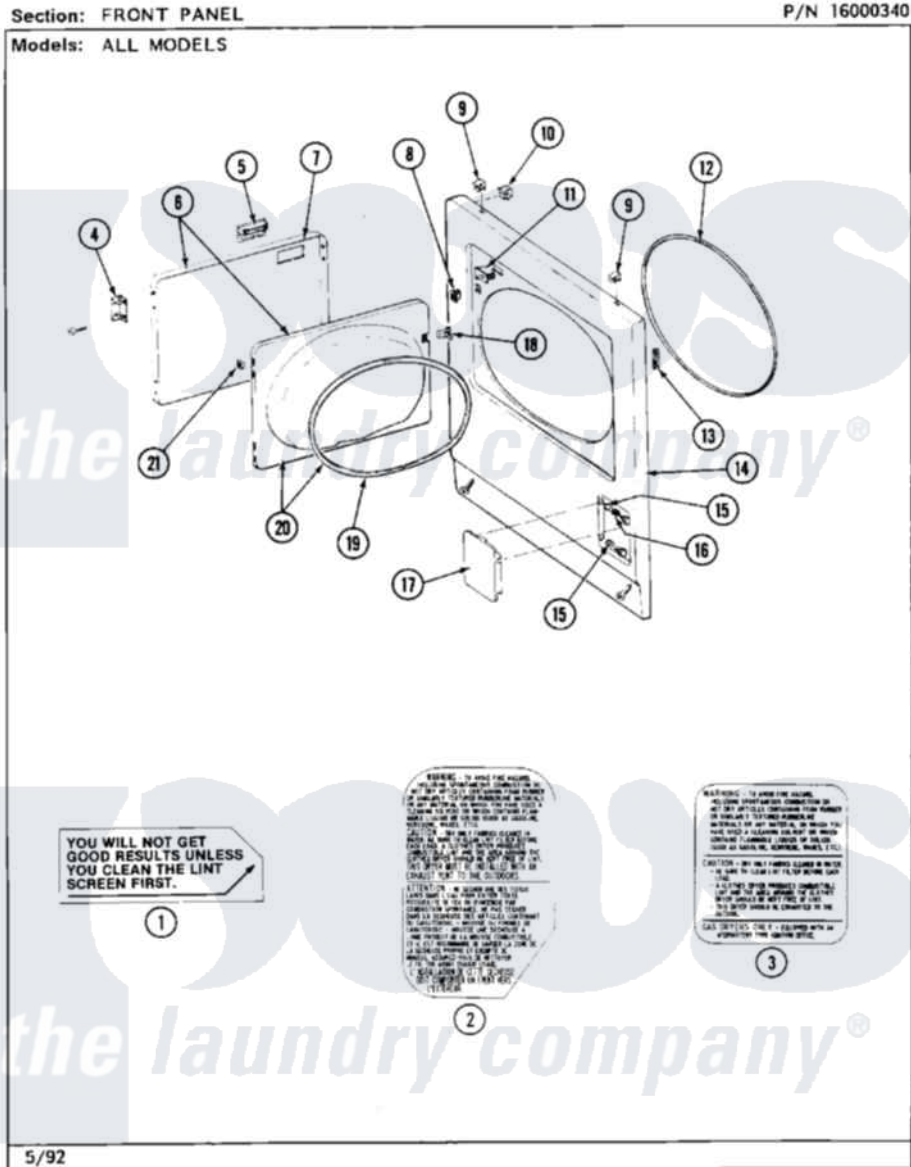

# Maytag MDG26PCAAL 05 - FRONT PANEL

24

Maytag Residential Maytag MDG26PCAAL Dryer Parts Parts Diagram 05 - FRONT PANEL  
Click on the part number to view part

Item	Original Part Number	Replaced By	Status	Part Description
001	Y313340			LABEL, LINT SCREEN INSTRUCTION
002	314941		Not Available	LABEL, INSTRUCTION
003	314942			INSTRUCTION LABEL
"	NLA		Not Available	INSTRUCTION LABEL
004	307099	<a href="#">33001230</a>		Hinge, Door
"	<a href="#">Y314062</a>			Screw, Door Hinge And Panel
005	312960	<a href="#">489355</a>		Screw, 8 X 1/2
"	<a href="#">314946</a>			Handle White
"	<a href="#">314972</a>			Handle Door ALM
"	NLA		Not Available	(H. WHEAT)
006	NLA		Not Available	(ALM)
"	Y307111		Not Available	DOOR ASSY. COMPLETE (WHT)
007	<a href="#">314966</a>			Panel, Outer
"	NLA		Not Available	(ALM)
008	<a href="#">306436</a>			Door Latch Kit--W

009	212982	<a href="#">22001650</a>	Fastener, Spring
010	<a href="#">Y310376</a>		Clip, Door Switch Harness
011	Y305753	<a href="#">W10169313</a>	Switch-Dor
012	<a href="#">314937</a>		Seal, Front Panel
013	<a href="#">Y313907</a>		Fastener, Twin
014	<a href="#">204439</a>		Screw And Fstner Assembly
"	<a href="#">307998L</a>		Front Panel----NA
"	NLA	Not Available	FRONT PANEL ASSY. (WHT)
015	212949	<a href="#">22001866</a>	Screw, Relay
"	NLA	Not Available	BUSHING, ACCESS STUD
016	<a href="#">312369</a>		Sleeve, Access Panel Stud Part Not Used
017	NLA	Not Available	ACCESS DOOR (WHT)
018	314936	<a href="#">33001305</a>	Strike, Door
"	314944	<a href="#">33001305</a>	Strike, Door
019	314935	<a href="#">33001192</a>	Seal, Door
020	307098	Not Available	DOOR, INNER (W/SEAL)
021	<a href="#">Y313910</a>		Clip, Door Liner To Outer Panel