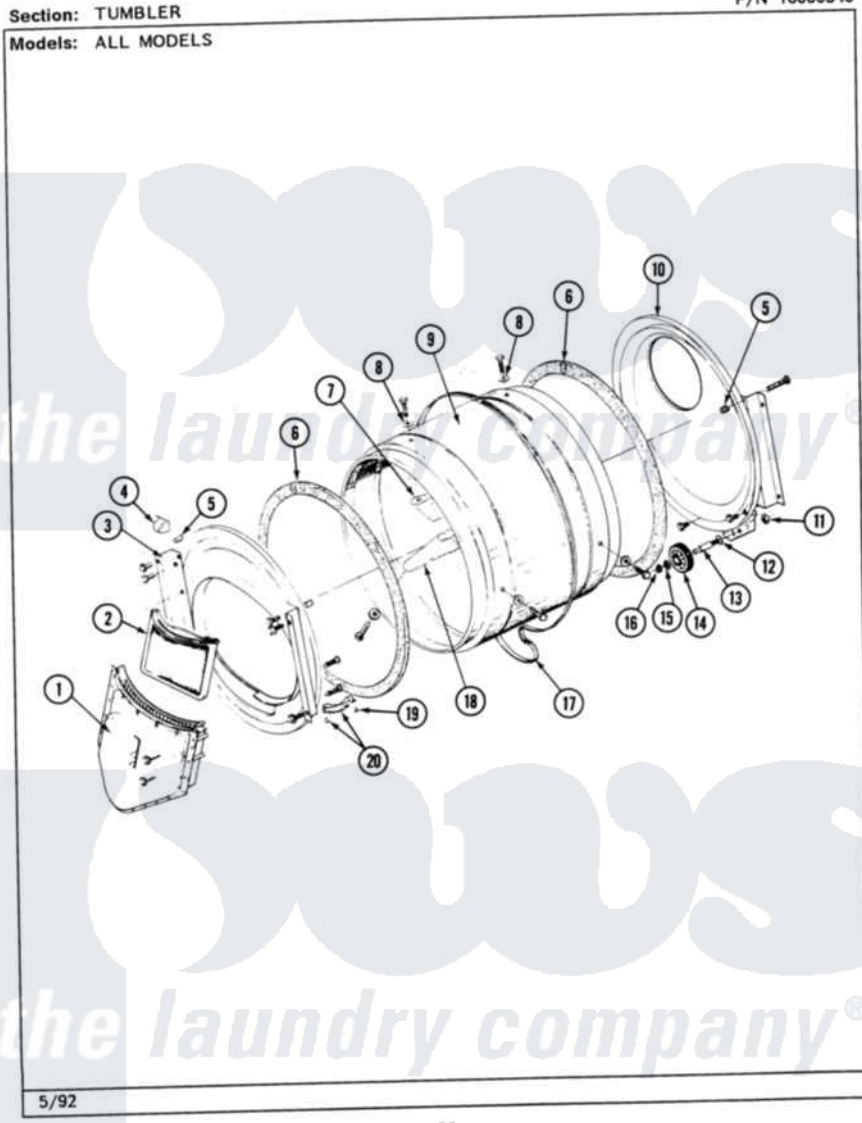

Maytag MDG26PCAAL 06 - TUMBLER

P/N 16000340

26

Maytag Residential Maytag MDG26PCAAL Dryer Parts Parts Diagram 06 - TUMBLER
Click on the part number to view part

Item	Original Part Number	Replaced By	Status	Part Description
001	Y307112	33001016		Outlet Duct Assembly
"	Y314110	33002917		Screw, No.10-16
002	307108	33002970		Lint Filte
003	307109	33001179		Front, Tumbler
"	Y313561			Screw---NA
"	NLA		Not Available	SCREW
"	Y310632	1163839		Screw
004	Y310376			Clip, Door Switch Harness
005	NLA		Not Available	COVER, THREAD
006	314820			Seal, Tumbler
007	314803	33001012		Baffle
"	Y310759			Screw, Tumbler Baffles
008	314158			Washer, Baffle To Tumbler
009	306663		Not Available	TUMBLER W/BAFFLES
"	314802		Not Available	TUMBLER W/OUT BAFFLES
010	211294	90767		Screw, 8A X 3/8 HeX Washer Head Tapping

"	Y307114	33001178	Back, Tumbler
"	Y308544	33001178	Back, Tumbler
011	312538	33001443	Nut, Hex
012	Y313347	312535	Washer, Vault Mounting Brk.
013	Y312948	6-3129480	Shaft- Tumbler
014	Y303373	12001541	Drum Roller/Washer Assembly--W
015	312535		Washer, Vault Mounting Brk.
016	410233	9703438	Ring-Retrn
017	Y312959		Poly "V" Belt For Tumbler
018	314804	33001004	Baffle, Tall
"	Y310759		Screw, Tumbler Baffles
019	210720		Rivet, Bearing To Tumbler Fmt
020	306508		Tumbler Bearing Kit ---W