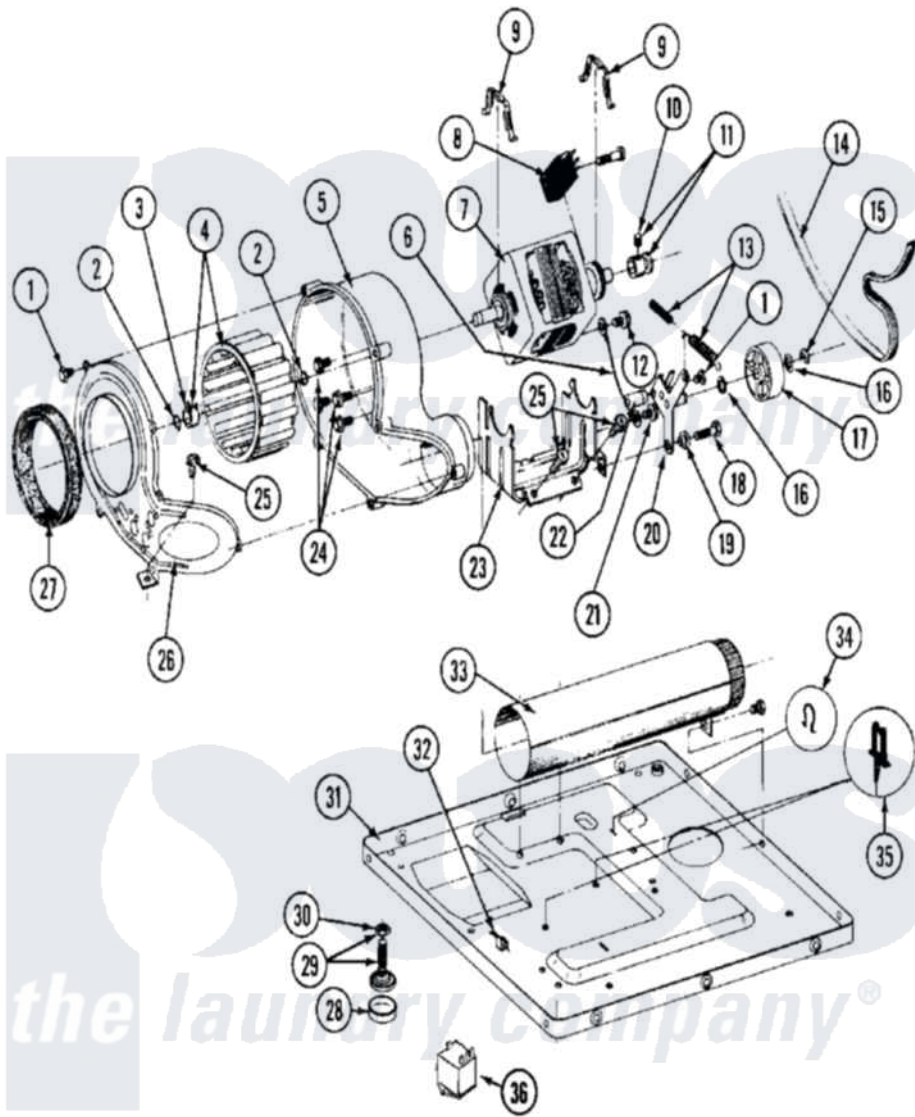

Maytag MDG26PCAAL 08 - MOTOR DRIVE, BLOWER & BASE FRAME

Maytag Residential Maytag MDG26PCAAL Dryer Parts Parts Diagram 08 - MOTOR DRIVE, BLOWER & BASE FRAME
 Click on the part number to view part

Item	Original Part Number	Replaced By	Status	Part Description
001	Y312961	W10116751		Screw
002	410233	9703438		Ring-Retrn
003	312967			Clamp, Blower Housing
004	Y303836			Blower Wheel Assembly And Clamp
005	Y312893			Housing, Blower
006	901220			Ground Wire
007	Y303358	W10410999		Motor-Drve
008	306207		Not Available	(PROD. No.303358-8 & No.303358-9)
"	NLA		Not Available	SWITCH, MOTOR START-PROD.
"	Y303877		Not Available	SWITCH, MOTOR EXTERNAL START No.303358-2, No.303358-4, 303358-7
"	Y303879			Switch, Motor External Start
009	Y015825			Clip, Motor To Motor Support
010	Y053241			Set Screw, Motor Pulley

011	Y305185	6-3051850		Pulley- MO
012	910343	488234		Screw 8-32 X 1/4
013	Y303945			IDLER SPRING ASSY. W/PLUG
014	Y312959			Poly "V" Belt For Tumbler
015	312958	354987		Ring, Retaining
016	Y312527			Washer, Idler Shaft
017	Y303705	6-3037050		Pulley- ID
018	Y014874			Screw, Idler Arm And Sleeve
019	Y312894	315772		Sleeve, Idler Arm
020	Y303363	6-3033630		Idler Arm
021	211294	90767		Screw, 8A X 3/8 HeX Washer Head Tapping
022	Y313582	W10116756		Spacer
023	NLA		Not Available	SUPPORT, MOTOR
024	Y310632	1163839		Screw
025	Y313561			Screw---NA
026	314778		Not Available	COVER, BLOWER HOUSING
027	Y312901			Seal, Housing Cover
028	210684			Foot, Adjustable Leg
029	Y302699	22003428		Leg, Adjustable
030	210385			Lock Nut For Adjustable Leg
031	Y303361		Not Available	BASE ASSY. (UPPER & LOWER)
032	Y310376			Clip, Door Switch Harness
033	Y303442			EXHAUST DUCT ASSEMBLY
034	410490			Spring, Retainer Wire Harness
035	Y313262	W10116752		Retainer-
036	306199			Relay, Heater