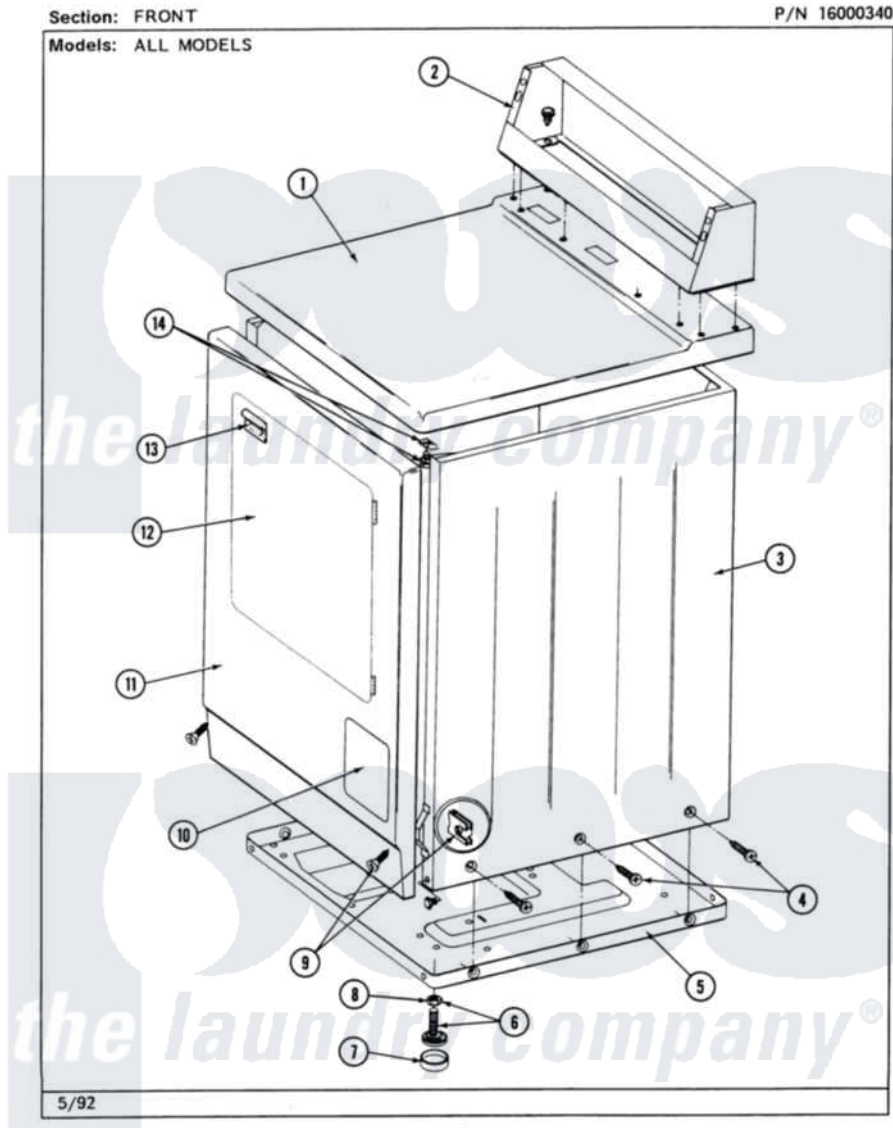

Maytag MDG26PCAAW 01 - FRONT

2

Maytag [Residential Maytag MDG26PCAAW Dryer Parts](#) Parts Diagram 01 - FRONT
Click on the part number to view part

Item	Original Part Number	Replaced By	Status	Part Description
001	307104			Top Cover Assembly
"	NLA		Not Available	(ALM)
002	212276	W10116760		Screw
"	NLA		Not Available	CONTROL COVER (WHT)
003	NLA		Not Available	CABINET (WHT)
"	Y310632	1163839		Screw
004	213007			Xfor Cabinet See Cabinet, Back
005	Y303361		Not Available	BASE ASSY. (UPPER & LOWER)
006	Y305086			Adjustable Leg And Nut
007	Y314137			Foot, Rubber
008	Y052740	62739		Nut, Lock
009	204439			Screw And Fstner Assembly
010	NLA		Not Available	ACCESS DOOR (WHT)
011	307998L			Front Panel----NA
"	NLA		Not Available	FRONT PANEL ASSY. (WHT)

012	308061	Not Available	DOOR ASSY. COMPLETE (WHT)
"	NLA	Not Available	(ALM)
013	314946		Handle White
"	314972		Handle Door ALM
"	NLA	Not Available	(H. WHEAT)
014	204445		Screw And Fastener Assembly