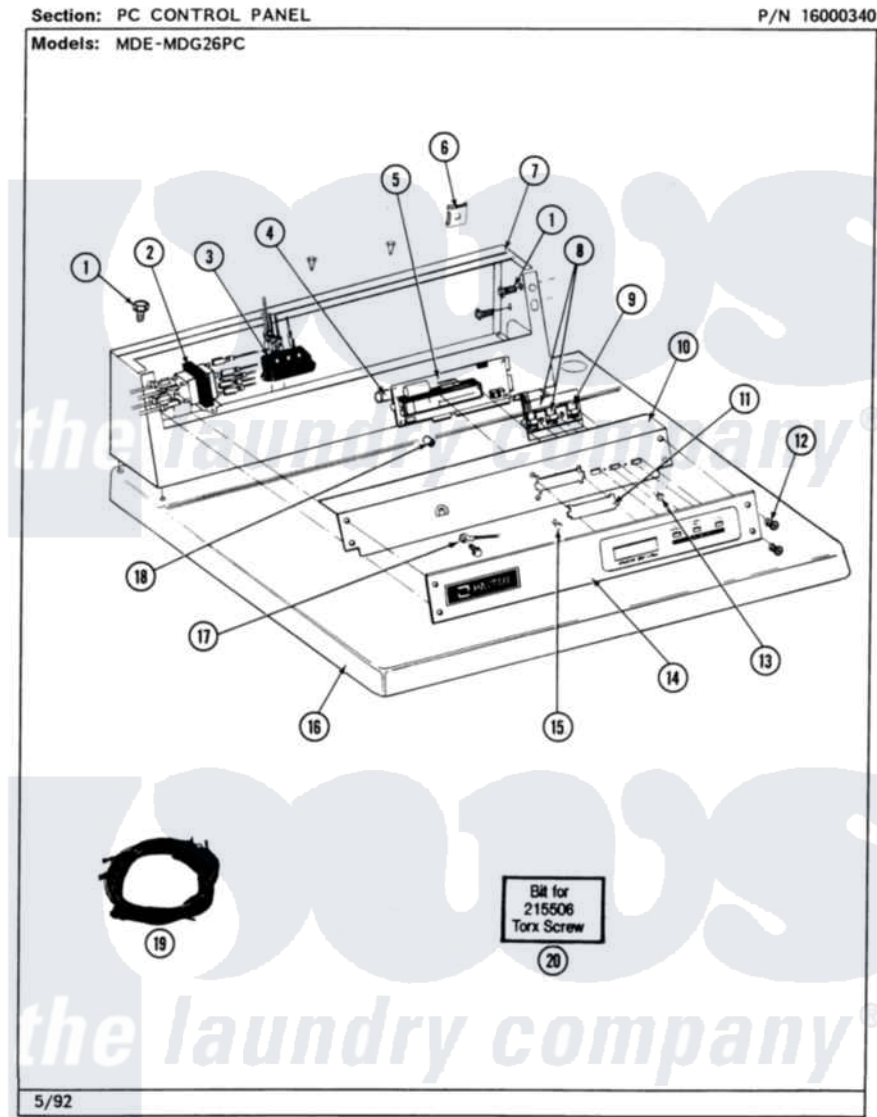

# Maytag MDG26PCAAW 03 - PC CONTROL PANEL

12

Maytag [Residential Maytag MDG26PCAAW Dryer Parts](#) Parts Diagram 03 - PC CONTROL PANEL  
 Click on the part number to view part

Item	Original Part Number	Replaced By	Status	Part Description
001	212276	<a href="#">W10116760</a>		Screw
002	<a href="#">207766</a>			Transformer
"	211294	<a href="#">90767</a>		Screw, 8A X 3/8 HeX Washer Head Tapping
003	206824	<a href="#">W10133335</a>		Relay, Motor
"	211294	<a href="#">90767</a>		Screw, 8A X 3/8 HeX Washer Head Tapping
004	<a href="#">206828</a>			Battery
005	215510		Not Available	SUPPORT, PC BOARD
"	NLA		Not Available	CIRCUIT BOARD ASSY
006	<a href="#">215003</a>			Fastener, Panel And Bracket
007	212276	<a href="#">W10116760</a>		Screw
"	NLA		Not Available	CONTROL COVER (WHT)
008	<a href="#">306694</a>			Backup Plate With Switch
009	215517	<a href="#">W10131113</a>		Push Button
010	NLA		Not Available	BACK UP PLATE (WHT)
011	215515		Not Available	COVER, DISPLAY

012	<a href="#">215506</a>		Screw, Control Panel Overlay
013	215527	<a href="#">W10140652</a>	Screw, 6-20 X 1/2
014	NLA		Not Available CONTROL PANEL
015	<a href="#">215526</a>		Screw, Circuit Board
016	307105		Not Available COVER, TOP ASSY. (WHT)
"	NLA		Not Available (ALM)
017	<a href="#">205810</a>		Wire, Ground
"	<a href="#">211252</a>		Screw, Ground Wire
018	<a href="#">Y215513</a>		Standoff, Circuit Board
019	<a href="#">308368</a>		Wire Harness
"	NLA		Not Available WIRE HARNESS
"	<a href="#">Y308513</a>		Harness, Wire
020	Y038227		Not Available TORX BIT (215506 SCREW)