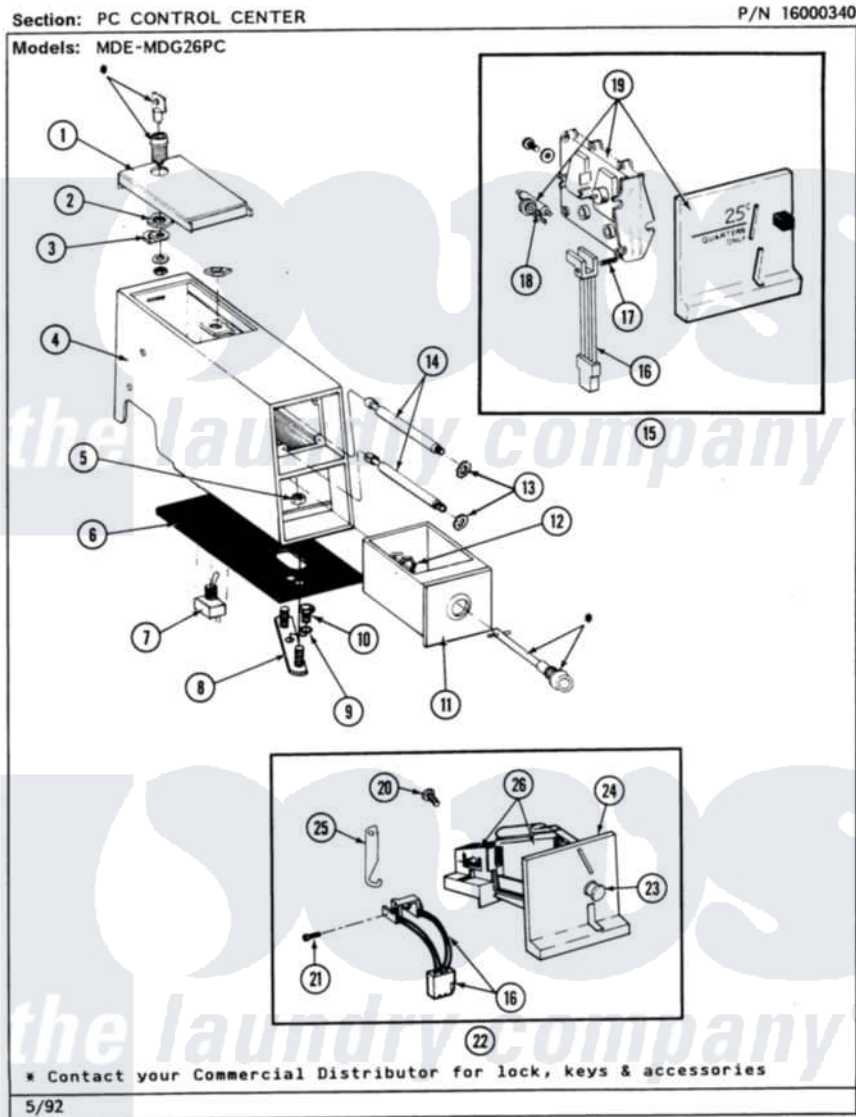

Maytag MDG26PCAAW 04 - PC CONTROL CENTER

Maytag Residential Maytag MDG26PCAAW Dryer Parts Parts Diagram 04 - PC CONTROL CENTER
 Click on the part number to view part

Item	Original Part Number	Replaced By	Status	Part Description
001	203188		Not Available	TIMER ACCESS DOOR (WHT)
"	203188L		Not Available	ACCESS DOOR-ALMOND
"	203188M		Not Available	ACCESS DOOR-HARVEST WHEAT
002	212328	W10139762		Hex Nut, 3/4-27
003	213750	W10133266		Cam-Lock
004	207673	22001407		Case, Coin Slide
"	207673L	22001408		(ALM)
"	207940	22001407		Case, Coin Slide
"	207940L	22001408		(ALM)
"	NLA		Not Available	(H. WHEAT)
"	NLA		Not Available	(H. WHEAT)
005	Y052740	62739		Nut, Lock
006	214660			Gasket, Control Center
007	206794		Not Available	SWITCH (W/NUT)
008	NLA		Not Available	MTG. STRAP---NA

009	910309		Washer, Mounting Strap
010	211294	90767	Screw, 8A X 3/8 HeX Washer Head Tapping
011	207912	208884	Coin Box K
"	207912L	208884	Coin Box K
"	NLA		Not Available (H. WHEAT)
012	212328	W10139762	Hex Nut, 3/4-27
013	910181		Lockwasher, Terminal Block
014	213035		Bolt, Locking
015	NLA		Not Available COIN DROP ASSY.
016	206799		Optic Switch Assembly
017	314665		Screw, Switch Assembly
018	NLA		Not Available BALANCE ARM W/WEIGHT (\$.25)
019	NLA		Not Available COIN REJECTOR
020	NLA		Not Available SCREW FOR CAUTION PLATE----NA
021	314665		Screw, Switch Assembly
022	207948		Coin Drop Assembly
023	216009		BUTTON, RETURN
024	216010	Y208306	Kit- Mtg C
025	216011		Spring, Return Button
026	207947		Rejector, Coin