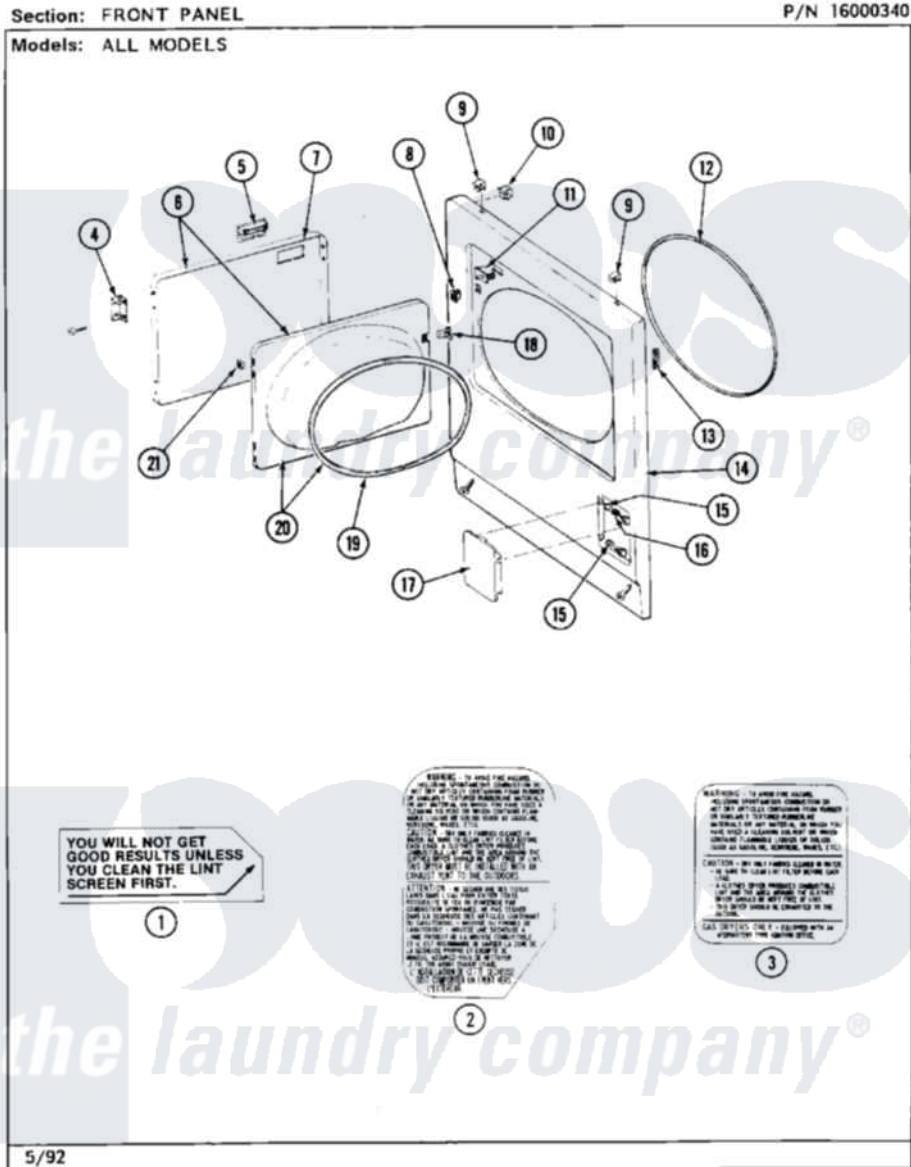

Maytag MDG26PCAAW 05 - FRONT PANEL

24

Maytag [Residential Maytag MDG26PCAAW Dryer Parts](#) Parts Diagram 05 - FRONT PANEL
Click on the part number to view part

Item	Original Part Number	Replaced By	Status	Part Description
001	Y313340			LABEL, LINT SCREEN INSTRUCTION
002	314941		Not Available	LABEL, INSTRUCTION
003	314942			INSTRUCTION LABEL
"	NLA		Not Available	INSTRUCTION LABEL
004	307099	33001230		Hinge, Door
"	Y314062			Screw, Door Hinge And Panel
005	312960	489355		Screw, 8 X 1/2
"	314946			Handle White
"	314972			Handle Door ALM
"	NLA		Not Available	(H. WHEAT)
006	NLA		Not Available	(ALM)
"	Y307111		Not Available	DOOR ASSY. COMPLETE (WHT)
007	314966			Panel, Outer
"	NLA		Not Available	(ALM)
008	306436			Door Latch Kit--W

009	212982	22001650	Fastener, Spring
010	Y310376		Clip, Door Switch Harness
011	Y305753	W10169313	Switch-Dor
012	314937		Seal, Front Panel
013	Y313907		Fastener, Twin
014	204439		Screw And Fstner Assembly
"	307998L		Front Panel----NA
"	NLA	Not Available	FRONT PANEL ASSY. (WHT)
015	212949	22001866	Screw, Relay
"	NLA	Not Available	BUSHING, ACCESS STUD
016	312369		Sleeve, Access Panel Stud Part Not Used
017	NLA	Not Available	ACCESS DOOR (WHT)
018	314936	33001305	Strike, Door
"	314944	33001305	Strike, Door
019	314935	33001192	Seal, Door
020	307098	Not Available	DOOR, INNER (W/SEAL)
021	Y313910		Clip, Door Liner To Outer Panel