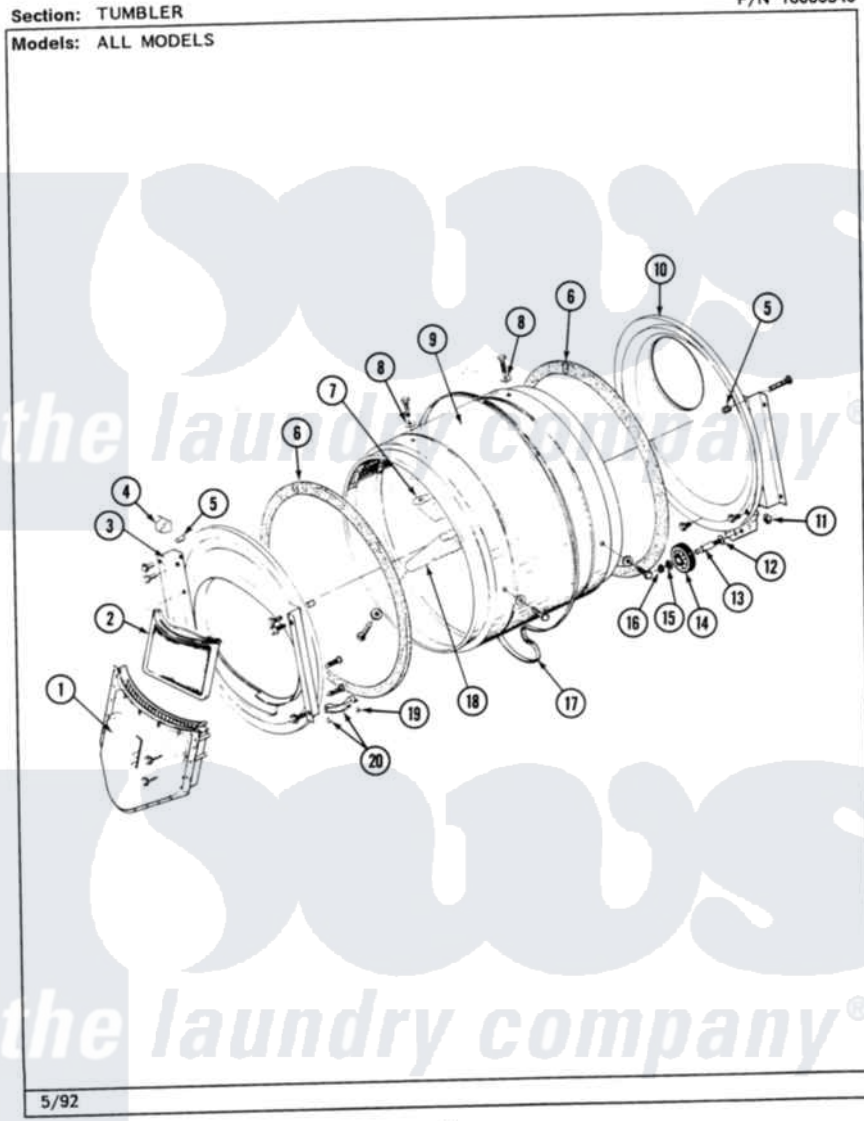

Maytag MDG26PCAAW 06 - TUMBLER

P/N 16000340

26

Maytag [Residential Maytag MDG26PCAAW Dryer Parts](#) Parts Diagram 06 - TUMBLER
Click on the part number to view part

Item	Original Part Number	Replaced By	Status	Part Description
001	Y307112	33001016		Outlet Duct Assembly
"	Y314110	33002917		Screw, No.10-16
002	307108	33002970		Lint Filte
003	307109	33001179		Front, Tumbler
"	Y313561			Screw---NA
"	NLA		Not Available	SCREW
"	Y310632	1163839		Screw
004	Y310376			Clip, Door Switch Harness
005	NLA		Not Available	COVER, THREAD
006	314820			Seal, Tumbler
007	314803	33001012		Baffle
"	Y310759			Screw, Tumbler Baffles
008	314158			Washer, Baffle To Tumbler
009	306663		Not Available	TUMBLER W/BAFFLES
"	314802		Not Available	TUMBLER W/OUT BAFFLES
010	211294	90767		Screw, 8A X 3/8 HeX Washer Head Tapping

"	Y307114	33001178	Back, Tumbler
"	Y308544	33001178	Back, Tumbler
011	312538	33001443	Nut, Hex
012	Y313347	312535	Washer, Vault Mounting Brk.
013	Y312948	6-3129480	Shaft- Tumbler
014	Y303373	12001541	Drum Roller/Washer Assembly--W
015	312535		Washer, Vault Mounting Brk.
016	410233	9703438	Ring-Retrn
017	Y312959		Poly "V" Belt For Tumbler
018	314804	33001004	Baffle, Tall
"	Y310759		Screw, Tumbler Baffles
019	210720		Rivet, Bearing To Tumbler Fmt
020	306508		Tumbler Bearing Kit ---W