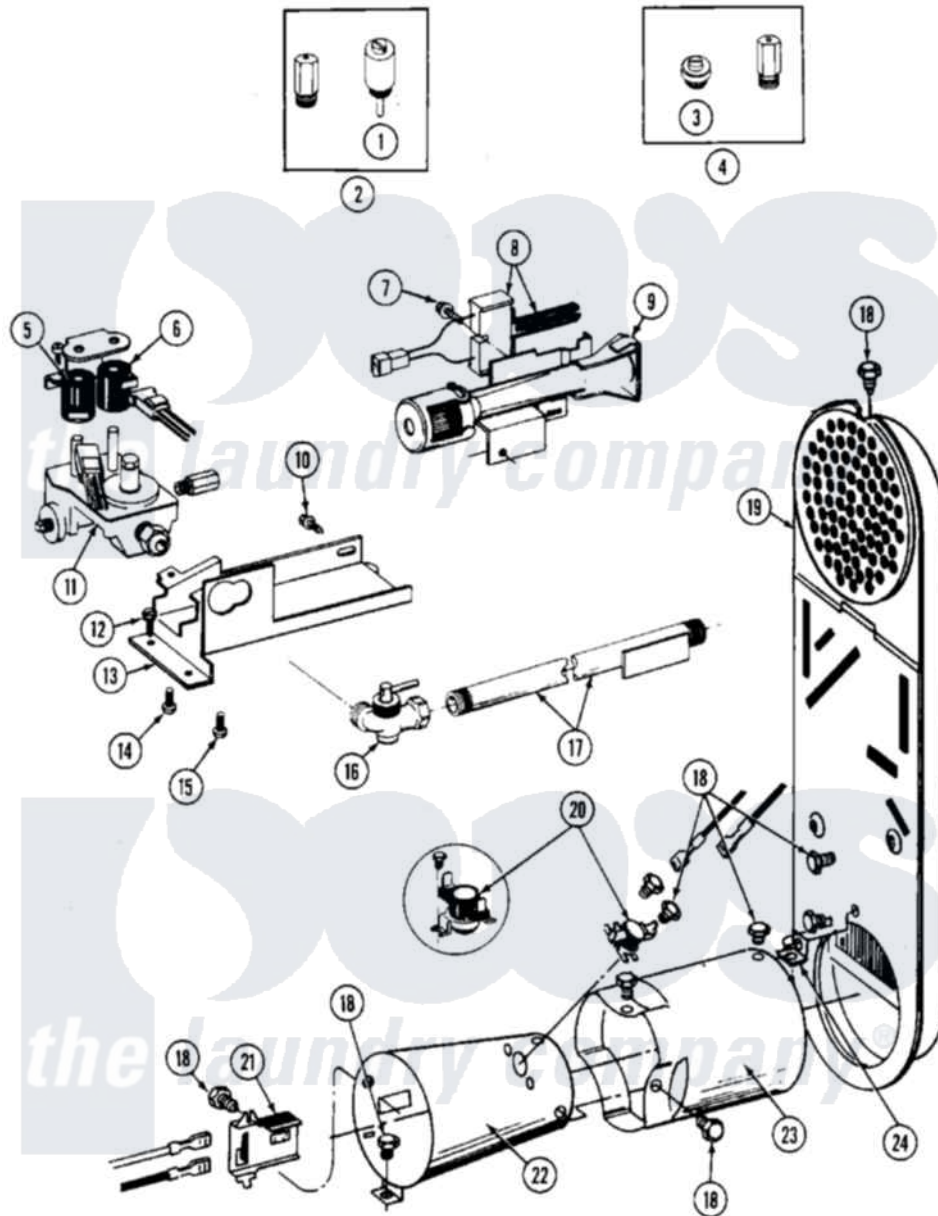

# Maytag MDG26PCAAW 07 - GAS VALVE

Maytag Residential Maytag MDG26PCAAW Dryer Parts Parts Diagram 07 - GAS VALVE  
 Click on the part number to view part

Item	Original Part Number	Replaced By	Status	Part Description
001	306184		Not Available	PLUG, BLOCKING (LPG REGULATOR)
002	Y308378	<a href="#">W10402145</a>		LP Gas Con
003	314602	<a href="#">694424</a>		Leak, Limiter
004	Y308377		Not Available	CONVERSION KIT (LP TO NATURAL)
005	<a href="#">306106</a>			Coil, Holding And Booster--W
006	306105	<a href="#">694540</a>		Coil, 60 Hz
007	<a href="#">304971</a>			Screw Note: Screw, Igniter
008	304970	<a href="#">4391996</a>		Ignitor
009	304974	<a href="#">33002793</a>		Burner Assembly
010	Y310632	<a href="#">1163839</a>		Screw
011	<a href="#">308345</a>			Valve, Gas
012	<a href="#">Y313561</a>			Screw---NA
013	<a href="#">314566</a>			Gas Control Bracket
014	314082	<a href="#">90767</a>		Screw, 8A X 3/8 HeX Washer Head Tapping

015	<a href="#">Y313559</a>		Screw
016	<a href="#">Y303349</a>		Angle Shut-Off, Gas Valve
017	Y303383	<a href="#">33001735</a>	Pipe And Bracket Assembly Series 18 Not Needed Use Vavle
018	211294	<a href="#">90767</a>	Screw, 8A X 3/8 HeX Washer Head Tapping
019	<a href="#">307119</a>		Duct, Inlet Assembly
"	Y308504	Not Available	INLET DUCT ASSEMBLY
020	<a href="#">305169</a>		Thermostat, Hi-Limit Gas
021	Y303377	<a href="#">338906</a>	Radiant, Sensor
022	<a href="#">Y303368</a>		Cone, Combustion
"	<a href="#">Y308548</a>		Combustion Cone Assembly
023	<a href="#">Y303841</a>		Cone, Extension
024	<a href="#">Y312890</a>		Retainer, Heater Chamber