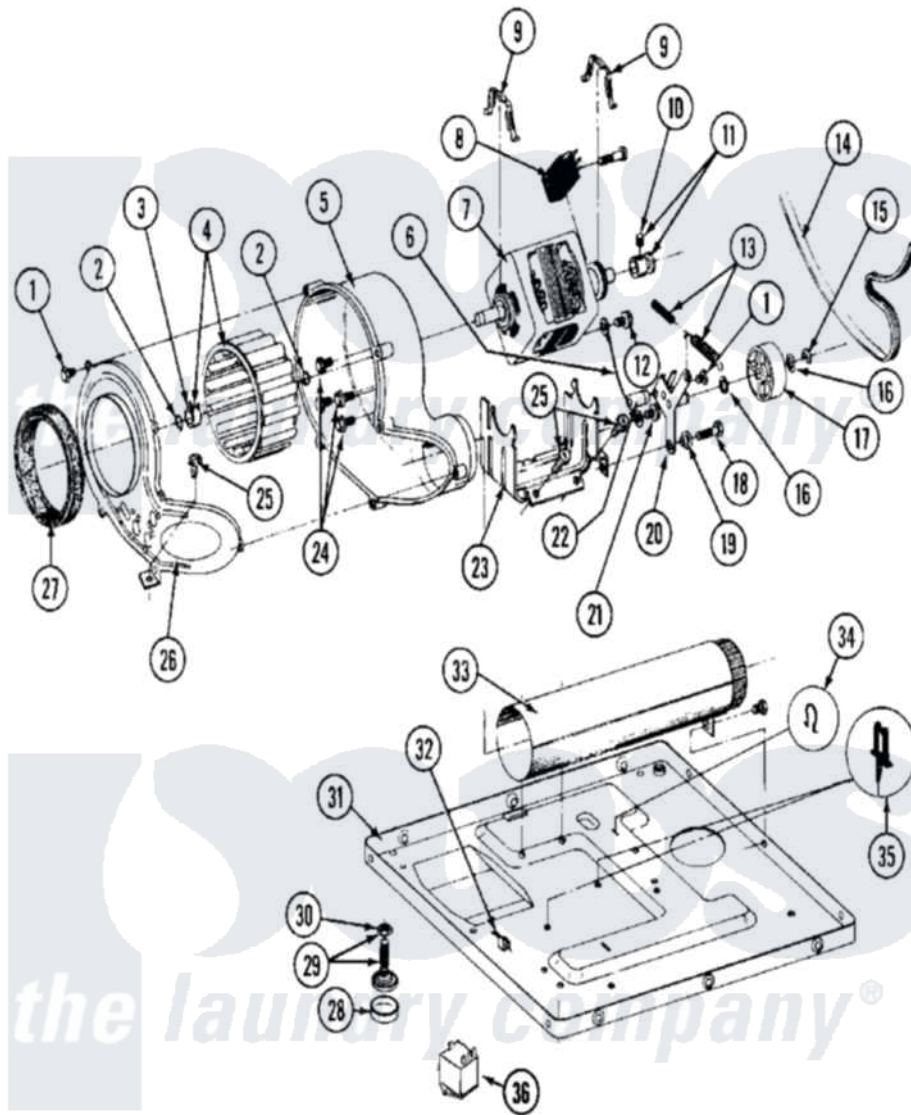

# Maytag MDG26PCAAW 08 - MOTOR DRIVE, BLOWER & BASE FRAME

Maytag Residential Maytag MDG26PCAAW Dryer Parts Parts Diagram 08 - MOTOR DRIVE, BLOWER & BASE FRAME  
 Click on the part number to view part

Item	Original Part Number	Replaced By	Status	Part Description
001	Y312961	<a href="#">W10116751</a>		Screw
002	410233	<a href="#">9703438</a>		Ring-Retrn
003	<a href="#">312967</a>			Clamp, Blower Housing
004	<a href="#">Y303836</a>			Blower Wheel Assembly And Clamp
005	<a href="#">Y312893</a>			Housing, Blower
006	<a href="#">901220</a>			Ground Wire
007	Y303358	<a href="#">W10410999</a>		Motor-Drve
008	306207		Not Available	(PROD. No.303358-8 & No.303358-9)
"	NLA		Not Available	SWITCH, MOTOR START-PROD.
"	Y303877		Not Available	SWITCH, MOTOR EXTERNAL START No.303358-2, No.303358-4, 303358-7
"	<a href="#">Y303879</a>			Switch, Motor External Start
009	<a href="#">Y015825</a>			Clip, Motor To Motor Support
010	<a href="#">Y053241</a>			Set Screw, Motor Pulley