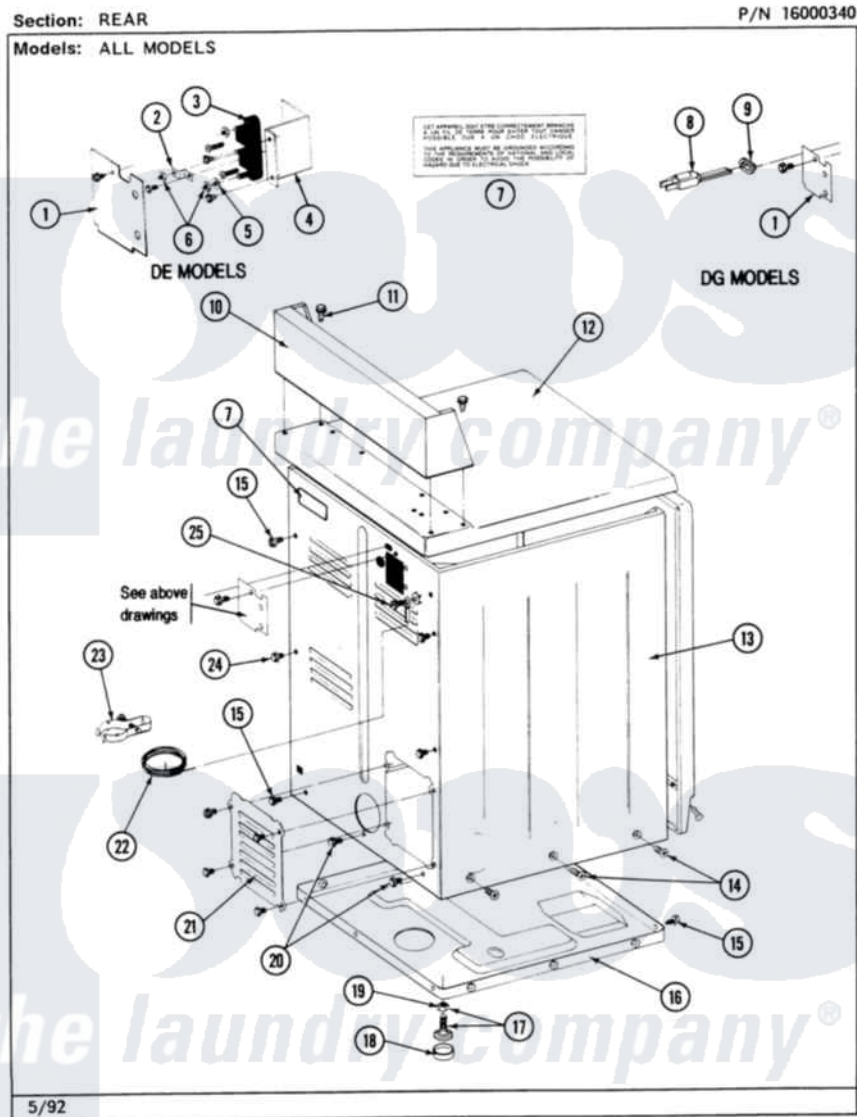

# Maytag MDG26PCABG 02 - REAR

4

Maytag Residential Maytag MDG26PCABG Dryer Parts Parts Diagram 02 - REAR

Click on the part number to view part

Item	Original Part Number	Replaced By	Status	Part Description
001	<a href="#">Y313561</a>			Screw---NA
"	Y312905		Not Available	COVER, TERMINAL
002	Y311423	<a href="#">489483</a>		Screw 10-32 X 1/2
"	<a href="#">Y312184</a>			Strap, Grounding
003	<a href="#">400008</a>			Block, Terminal
"	Y312209	<a href="#">W10001200</a>		Screw
004	<a href="#">Y313561</a>			Screw---NA
"	Y310632	<a href="#">1163839</a>		Screw
"	<a href="#">Y312904</a>			Bracket, Terminal Block
005	<a href="#">Y311270</a>			Washer, Terminal Block
006	311484	<a href="#">112432</a>		Nut
007	214519			LABEL, ELECTRICAL INSTR. PART NOT USED-GAS MODELS ONLY
008	302521		Not Available	CORD, POWER PART NOT USED-GAS MODELS ONLY
009	<a href="#">211881</a>			Grommet, Cord Part Not Used- Gas Models Only

010	NLA		Not Available	CONTROL COVER (WHT)
011	212276	<a href="#">W10116760</a>		Screw
012	307105		Not Available	COVER, TOP ASSY. (WHT)
"	NLA		Not Available	(ALM)
013	NLA		Not Available	CABINET (WHT)
014	<a href="#">213007</a>			Xfor Cabinet See Cabinet, Back
015	<a href="#">Y313561</a>			Screw---NA
016	Y303361		Not Available	BASE ASSY. (UPPER & LOWER)
017	<a href="#">Y305086</a>			Adjustable Leg And Nut
018	<a href="#">Y314137</a>			Foot, Rubber
019	Y052740	<a href="#">62739</a>		Nut, Lock
020	Y310632	<a href="#">1163839</a>		Screw
021	211294	<a href="#">90767</a>		Screw, 8A X 3/8 HeX Washer Head Tapping
"	Y312951		Not Available	ACCESS COVER, BACK
"	<a href="#">Y313559</a>			Screw
022	<a href="#">311155</a>			Ground Wire And Clamp
023	<a href="#">301548</a>			Clamp, Ground Wire
"	NLA		Not Available	SCREW
024	Y310632	<a href="#">1163839</a>		Screw
025	NLA		Not Available	SCREW & WASHER ASSY.