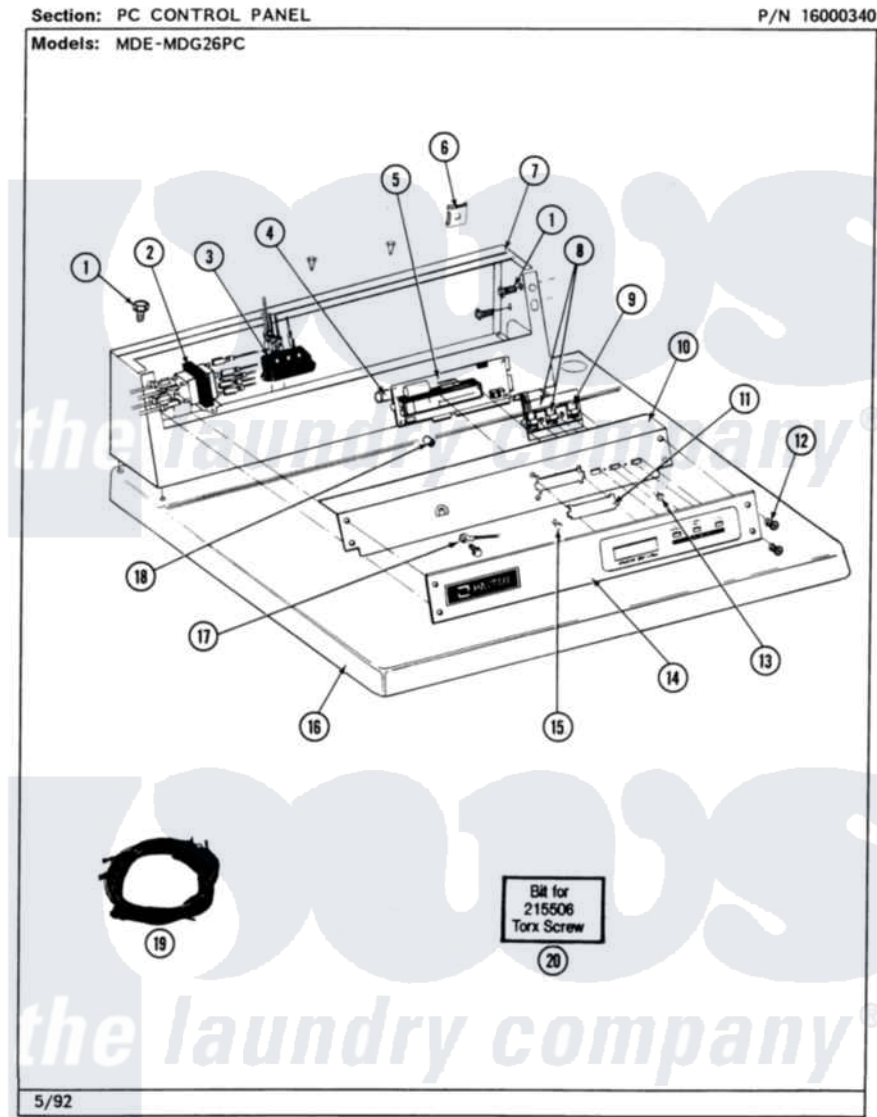

Maytag MDG26PCABG 03 - PC CONTROL PANEL

12

Maytag [Residential Maytag MDG26PCABG Dryer Parts](#) Parts Diagram 03 - PC CONTROL PANEL
 Click on the part number to view part

Item	Original Part Number	Replaced By	Status	Part Description
001	212276	W10116760		Screw
002	207766			Transformer
"	211294	90767		Screw, 8A X 3/8 HeX Washer Head Tapping
003	206824	W10133335		Relay, Motor
"	211294	90767		Screw, 8A X 3/8 HeX Washer Head Tapping
004	206828			Battery
005	215510		Not Available	SUPPORT, PC BOARD
"	NLA		Not Available	CIRCUIT BOARD ASSY
006	215003			Fastener, Panel And Bracket
007	212276	W10116760		Screw
"	NLA		Not Available	CONTROL COVER (WHT)
008	306694			Backup Plate With Switch
009	215517	W10131113		Push Button
010	NLA		Not Available	BACK UP PLATE (WHT)
011	215515		Not Available	COVER, DISPLAY

012	215506		Screw, Control Panel Overlay
013	215527	W10140652	Screw, 6-20 X 1/2
014	NLA		Not Available CONTROL PANEL
015	215526		Screw, Circuit Board
016	307105		Not Available COVER, TOP ASSY. (WHT)
"	NLA		Not Available (ALM)
017	205810		Wire, Ground
"	211252		Screw, Ground Wire
018	Y215513		Standoff, Circuit Board
019	308368		Wire Harness
"	NLA		Not Available WIRE HARNESS
"	Y308513		Harness, Wire
020	Y038227		Not Available TORX BIT (215506 SCREW)