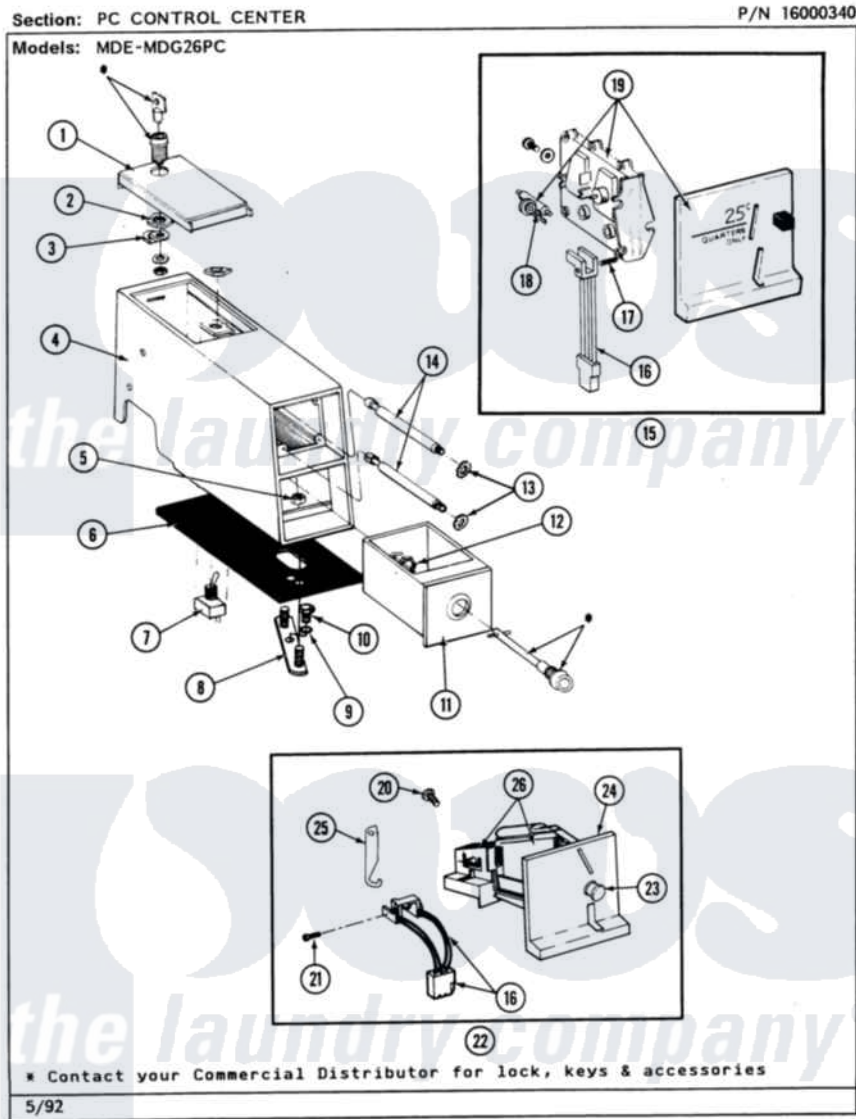

Maytag MDG26PCABG 04 - PC CONTROL CENTER

Maytag Residential Maytag MDG26PCABG Dryer Parts Parts Diagram 04 - PC CONTROL CENTER
 Click on the part number to view part

Item	Original Part Number	Replaced By	Status	Part Description
001	203188		Not Available	TIMER ACCESS DOOR (WHT)
"	203188L		Not Available	ACCESS DOOR-ALMOND
"	203188M		Not Available	ACCESS DOOR-HARVEST WHEAT
002	212328	W10139762		Hex Nut, 3/4-27
003	213750	W10133266		Cam-Lock
004	207673	22001407		Case, Coin Slide
"	207673L	22001408		(ALM)
"	207940	22001407		Case, Coin Slide
"	207940L	22001408		(ALM)
"	NLA		Not Available	(H. WHEAT)
"	NLA		Not Available	(H. WHEAT)
005	Y052740	62739		Nut, Lock
006	214660			Gasket, Control Center
007	206794		Not Available	SWITCH (W/NUT)
008	NLA		Not Available	MTG. STRAP---NA

009	910309		Washer, Mounting Strap
010	211294	90767	Screw, 8A X 3/8 HeX Washer Head Tapping
011	207912	208884	Coin Box K
"	207912L	208884	Coin Box K
"	NLA		Not Available (H. WHEAT)
012	212328	W10139762	Hex Nut, 3/4-27
013	910181		Lockwasher, Terminal Block
014	213035		Bolt, Locking
015	NLA		Not Available COIN DROP ASSY.
016	206799		Optic Switch Assembly
017	314665		Screw, Switch Assembly
018	NLA		Not Available BALANCE ARM W/WEIGHT (\$.25)
019	NLA		Not Available COIN REJECTOR
020	NLA		Not Available SCREW FOR CAUTION PLATE----NA
021	314665		Screw, Switch Assembly
022	207948		Coin Drop Assembly
023	216009		BUTTON, RETURN
024	216010	Y208306	Kit- Mtg C
025	216011		Spring, Return Button
026	207947		Rejector, Coin