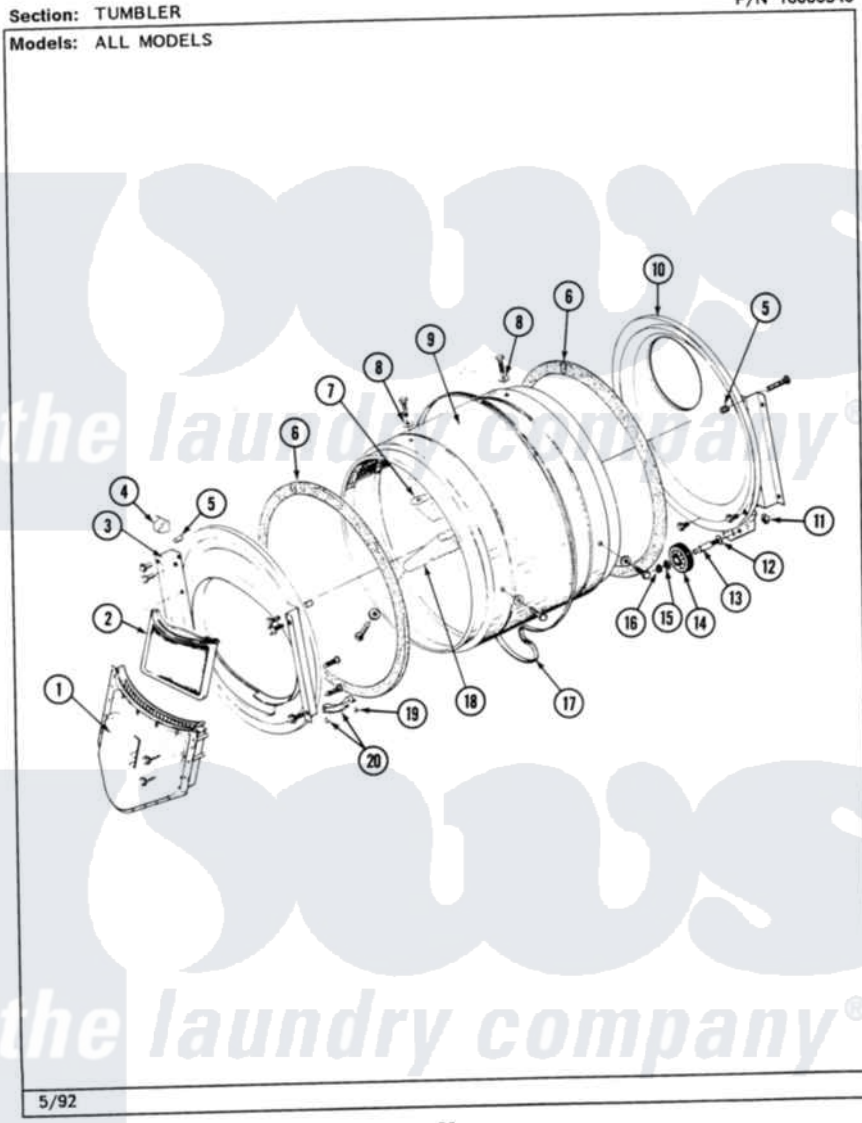

Maytag MDG26PCABG 06 - TUMBLER

P/N 16000340

26

Maytag Residential Maytag MDG26PCABG Dryer Parts Parts Diagram 06 - TUMBLER
Click on the part number to view part

Item	Original Part Number	Replaced By	Status	Part Description
001	Y307112	33001016		Outlet Duct Assembly
"	Y314110	33002917		Screw, No.10-16
002	307108	33002970		Lint Filte
003	307109	33001179		Front, Tumbler
"	Y313561			Screw---NA
"	NLA		Not Available	SCREW
"	Y310632	1163839		Screw
004	Y310376			Clip, Door Switch Harness
005	NLA		Not Available	COVER, THREAD
006	314820			Seal, Tumbler
007	314803	33001012		Baffle
"	Y310759			Screw, Tumbler Baffles
008	314158			Washer, Baffle To Tumbler
009	306663		Not Available	TUMBLER W/BAFFLES
"	314802		Not Available	TUMBLER W/OUT BAFFLES
010	211294	90767		Screw, 8A X 3/8 HeX Washer Head Tapping

"	Y307114	33001178	Back, Tumbler
"	Y308544	33001178	Back, Tumbler
011	312538	33001443	Nut, Hex
012	Y313347	312535	Washer, Vault Mounting Brk.
013	Y312948	6-3129480	Shaft- Tumbler
014	Y303373	12001541	Drum Roller/Washer Assembly--W
015	312535		Washer, Vault Mounting Brk.
016	410233	9703438	Ring-Retrn
017	Y312959		Poly "V" Belt For Tumbler
018	314804	33001004	Baffle, Tall
"	Y310759		Screw, Tumbler Baffles
019	210720		Rivet, Bearing To Tumbler Fmt
020	306508		Tumbler Bearing Kit ---W