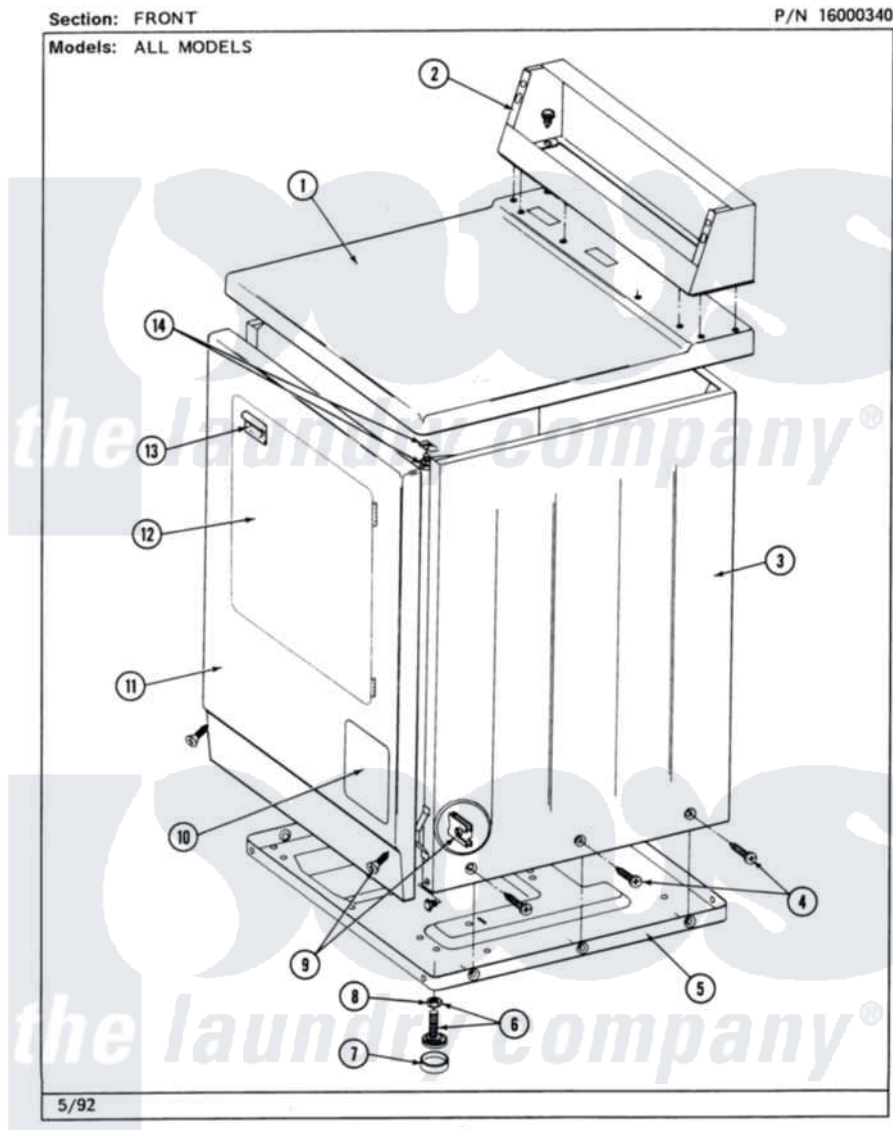

Maytag MDG26PCABL 01 - FRONT

Maytag [Residential Maytag MDG26PCABL Dryer Parts](#) Parts Diagram 01 - FRONT
Click on the part number to view part

| Item | Original Part Number | Replaced By | Status | Part Description |
|------|-------------------------|---------------------------|---------------|--------------------------------|
| 001 | 307104 | | | Top Cover Assembly |
| " | NLA | | Not Available | (ALM) |
| 002 | 212276 | W10116760 | | Screw |
| " | NLA | | Not Available | CONTROL COVER (WHT) |
| 003 | NLA | | Not Available | CABINET (WHT) |
| " | Y310632 | 1163839 | | Screw |
| 004 | 213007 | | | Xfor Cabinet See Cabinet, Back |
| 005 | Y303361 | | Not Available | BASE ASSY. (UPPER & LOWER) |
| 006 | Y305086 | | | Adjustable Leg And Nut |
| 007 | Y314137 | | | Foot, Rubber |
| 008 | Y052740 | 62739 | | Nut, Lock |
| 009 | 204439 | | | Screw And Fstner Assembly |
| 010 | NLA | | Not Available | ACCESS DOOR (WHT) |
| 011 | 307998L | | | Front Panel----NA |
| " | NLA | | Not Available | FRONT PANEL ASSY. (WHT) |

| | | | |
|-----|------------------------|---------------|-----------------------------|
| 012 | 308061 | Not Available | DOOR ASSY. COMPLETE (WHT) |
| " | NLA | Not Available | (ALM) |
| 013 | 314946 | | Handle White |
| " | 314972 | | Handle Door ALM |
| " | NLA | Not Available | (H. WHEAT) |
| 014 | 204445 | | Screw And Fastener Assembly |