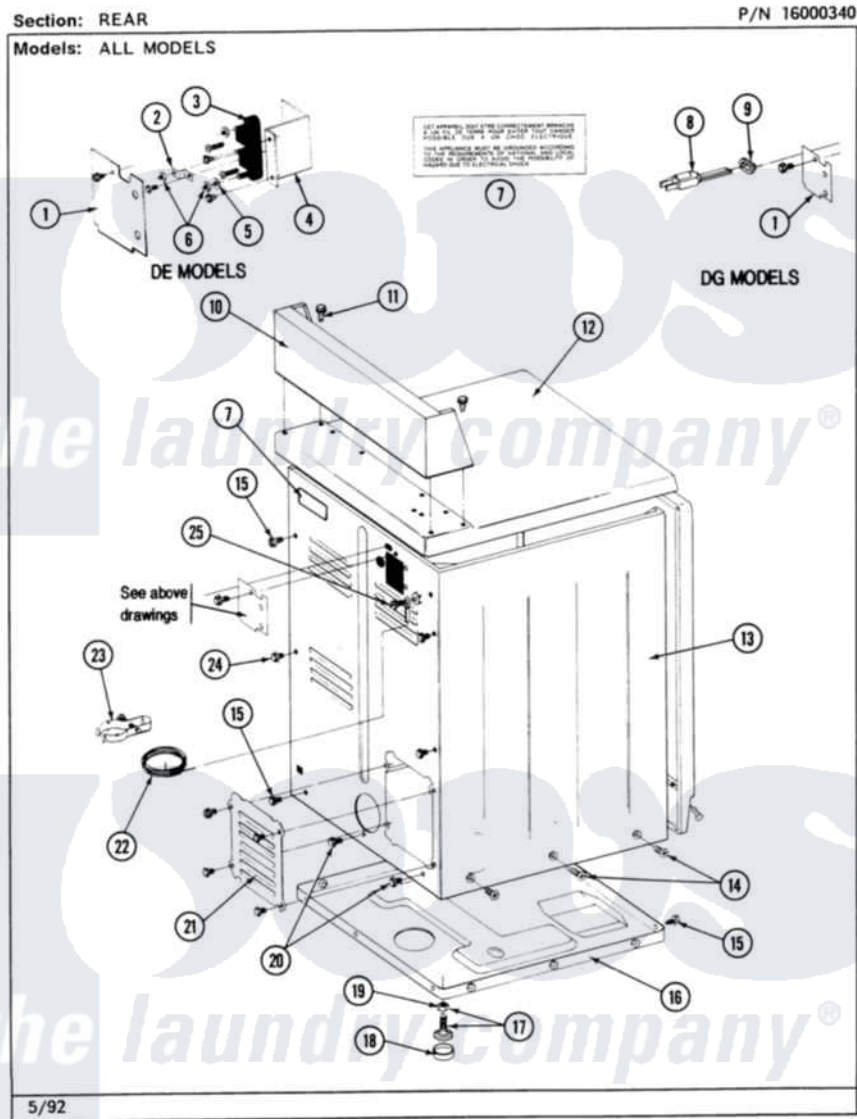

Maytag MDG26PCABL 02 - REAR

4

Maytag [Residential Maytag MDG26PCABL Dryer Parts](#) Parts Diagram 02 - REAR
 Click on the part number to view part

Item	Original Part Number	Replaced By	Status	Part Description
001	Y313561			Screw---NA
"	Y312905		Not Available	COVER, TERMINAL
002	Y311423	489483		Screw 10-32 X 1/2
"	Y312184			Strap, Grounding
003	400008			Block, Terminal
"	Y312209	W10001200		Screw
004	Y313561			Screw---NA
"	Y310632	1163839		Screw
"	Y312904			Bracket, Terminal Block
005	Y311270			Washer, Terminal Block
006	311484	112432		Nut
007	214519			LABEL, ELECTRICAL INSTR. PART NOT USED-GAS MODELS ONLY
008	302521		Not Available	CORD, POWER PART NOT USED-GAS MODELS ONLY
009	211881			Grommet, Cord Part Not Used- Gas Models Only

010	NLA		Not Available	CONTROL COVER (WHT)
011	212276	W10116760		Screw
012	307105		Not Available	COVER, TOP ASSY. (WHT)
"	NLA		Not Available	(ALM)
013	NLA		Not Available	CABINET (WHT)
014	213007			Xfor Cabinet See Cabinet, Back
015	Y313561			Screw---NA
016	Y303361		Not Available	BASE ASSY. (UPPER & LOWER)
017	Y305086			Adjustable Leg And Nut
018	Y314137			Foot, Rubber
019	Y052740	62739		Nut, Lock
020	Y310632	1163839		Screw
021	211294	90767		Screw, 8A X 3/8 HeX Washer Head Tapping
"	Y312951		Not Available	ACCESS COVER, BACK
"	Y313559			Screw
022	311155			Ground Wire And Clamp
023	301548			Clamp, Ground Wire
"	NLA		Not Available	SCREW
024	Y310632	1163839		Screw
025	NLA		Not Available	SCREW & WASHER ASSY.