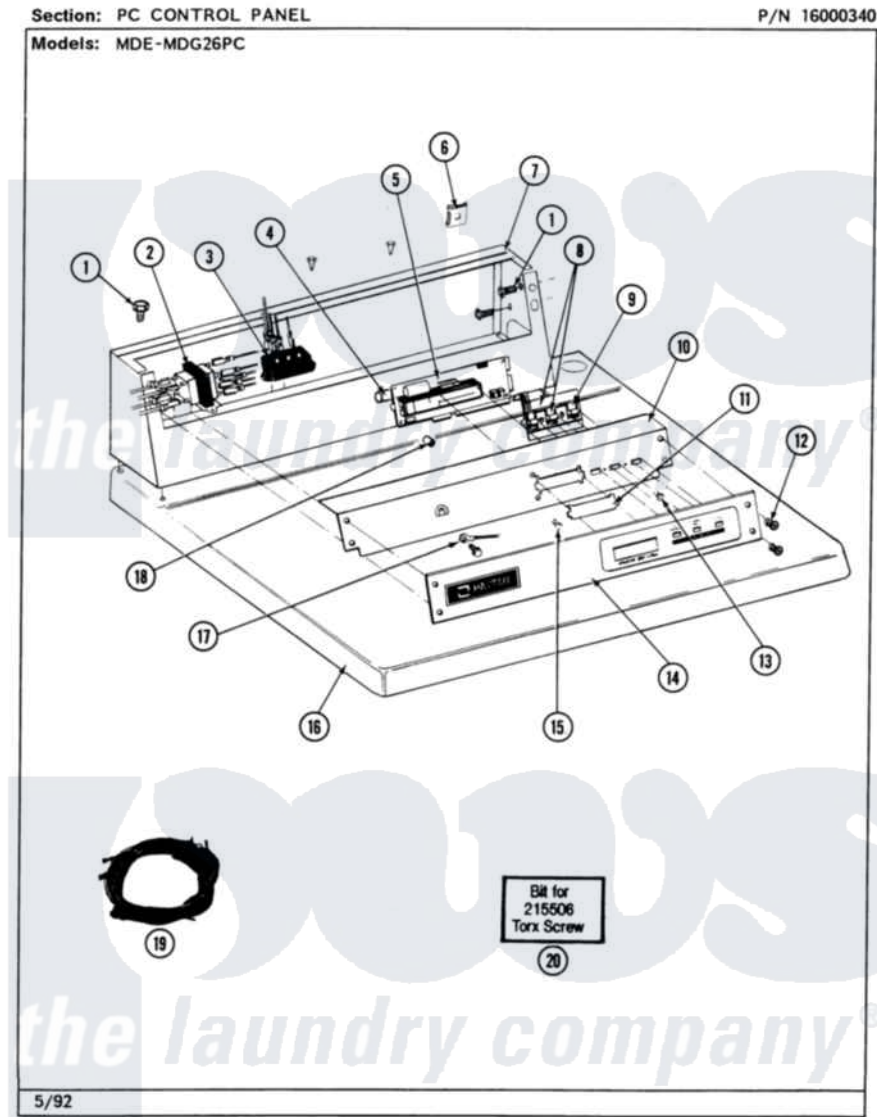

Maytag MDG26PCABL 03 - PC CONTROL PANEL

12

Maytag [Residential Maytag MDG26PCABL Dryer Parts](#) Parts Diagram 03 - PC CONTROL PANEL
 Click on the part number to view part

Item	Original Part Number	Replaced By	Status	Part Description
001	212276	W10116760		Screw
002	207766			Transformer
"	211294	90767		Screw, 8A X 3/8 HeX Washer Head Tapping
003	206824	W10133335		Relay, Motor
"	211294	90767		Screw, 8A X 3/8 HeX Washer Head Tapping
004	206828			Battery
005	215510		Not Available	SUPPORT, PC BOARD
"	NLA		Not Available	CIRCUIT BOARD ASSY
006	215003			Fastener, Panel And Bracket
007	212276	W10116760		Screw
"	NLA		Not Available	CONTROL COVER (WHT)
008	306694			Backup Plate With Switch
009	215517	W10131113		Push Button
010	NLA		Not Available	BACK UP PLATE (WHT)
011	215515		Not Available	COVER, DISPLAY

012	215506		Screw, Control Panel Overlay
013	215527	W10140652	Screw, 6-20 X 1/2
014	NLA		Not Available CONTROL PANEL
015	215526		Screw, Circuit Board
016	307105		Not Available COVER, TOP ASSY. (WHT)
"	NLA		Not Available (ALM)
017	205810		Wire, Ground
"	211252		Screw, Ground Wire
018	Y215513		Standoff, Circuit Board
019	308368		Wire Harness
"	NLA		Not Available WIRE HARNESS
"	Y308513		Harness, Wire
020	Y038227		Not Available TORX BIT (215506 SCREW)