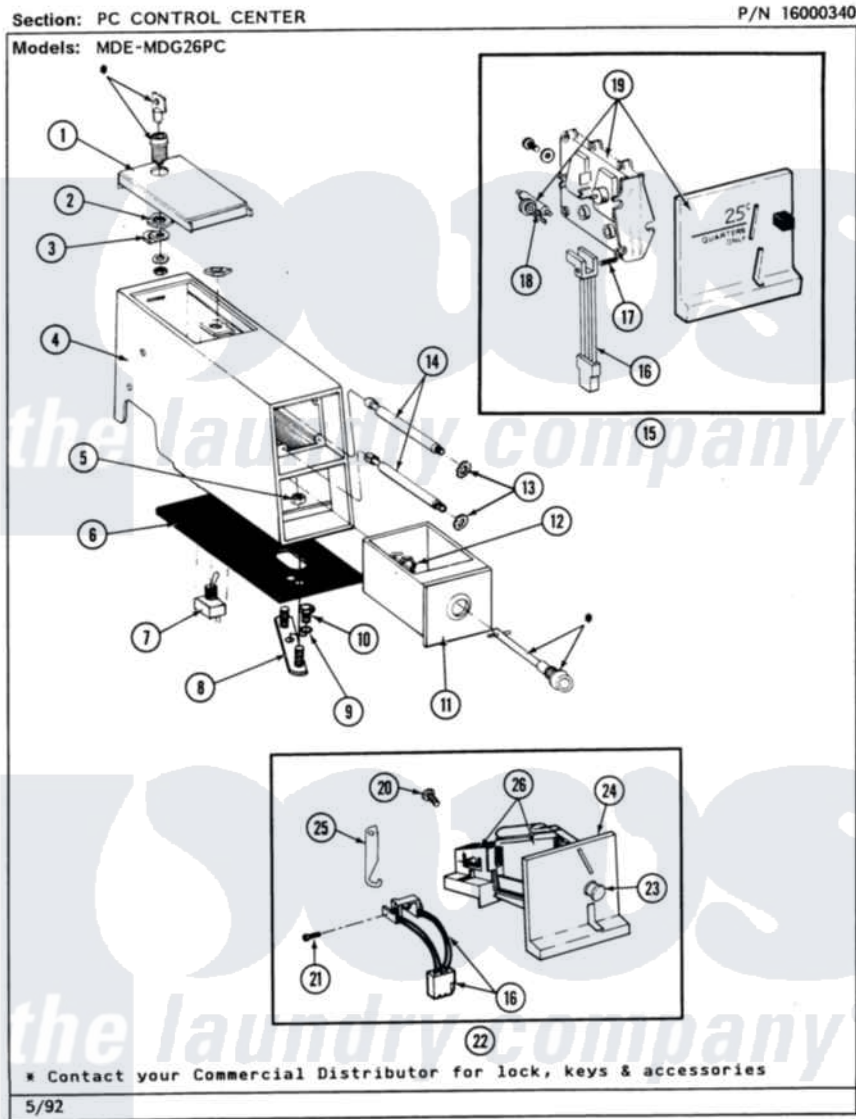

Maytag MDG26PCABL 04 - PC CONTROL CENTER

Maytag Residential Maytag MDG26PCABL Dryer Parts Parts Diagram 04 - PC CONTROL CENTER
 Click on the part number to view part

Item	Original Part Number	Replaced By	Status	Part Description
001	203188		Not Available	TIMER ACCESS DOOR (WHT)
"	203188L		Not Available	ACCESS DOOR-ALMOND
"	203188M		Not Available	ACCESS DOOR-HARVEST WHEAT
002	212328	W10139762		Hex Nut, 3/4-27
003	213750	W10133266		Cam-Lock
004	207673	22001407		Case, Coin Slide
"	207673L	22001408		(ALM)
"	207940	22001407		Case, Coin Slide
"	207940L	22001408		(ALM)
"	NLA		Not Available	(H. WHEAT)
"	NLA		Not Available	(H. WHEAT)
005	Y052740	62739		Nut, Lock
006	214660			Gasket, Control Center
007	206794		Not Available	SWITCH (W/NUT)
008	NLA		Not Available	MTG. STRAP---NA

009	910309		Washer, Mounting Strap
010	211294	90767	Screw, 8A X 3/8 HeX Washer Head Tapping
011	207912	208884	Coin Box K
"	207912L	208884	Coin Box K
"	NLA		Not Available (H. WHEAT)
012	212328	W10139762	Hex Nut, 3/4-27
013	910181		Lockwasher, Terminal Block
014	213035		Bolt, Locking
015	NLA		Not Available COIN DROP ASSY.
016	206799		Optic Switch Assembly
017	314665		Screw, Switch Assembly
018	NLA		Not Available BALANCE ARM W/WEIGHT (\$.25)
019	NLA		Not Available COIN REJECTOR
020	NLA		Not Available SCREW FOR CAUTION PLATE----NA
021	314665		Screw, Switch Assembly
022	207948		Coin Drop Assembly
023	216009		BUTTON, RETURN
024	216010	Y208306	Kit- Mtg C
025	216011		Spring, Return Button
026	207947		Rejector, Coin