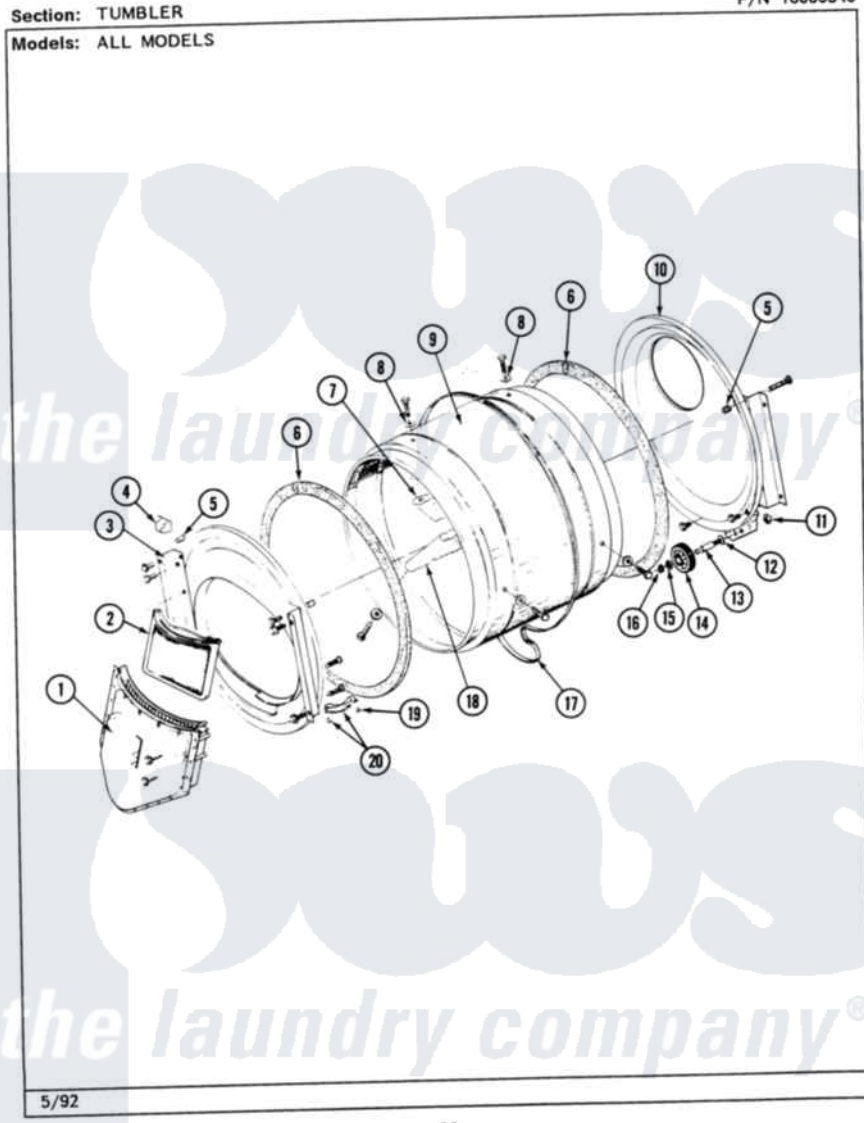

# Maytag MDG26PCABL 06 - TUMBLER

P/N 16000340

26

Maytag Residential Maytag MDG26PCABL Dryer Parts Parts Diagram 06 - TUMBLER  
Click on the part number to view part

Item	Original Part Number	Replaced By	Status	Part Description
001	Y307112	<a href="#">33001016</a>		Outlet Duct Assembly
"	Y314110	<a href="#">33002917</a>		Screw, No.10-16
002	307108	<a href="#">33002970</a>		Lint Filte
003	307109	<a href="#">33001179</a>		Front, Tumbler
"	<a href="#">Y313561</a>			Screw---NA
"	NLA		Not Available	SCREW
"	Y310632	<a href="#">1163839</a>		Screw
004	<a href="#">Y310376</a>			Clip, Door Switch Harness
005	NLA		Not Available	COVER, THREAD
006	<a href="#">314820</a>			Seal, Tumbler
007	314803	<a href="#">33001012</a>		Baffle
"	<a href="#">Y310759</a>			Screw, Tumbler Baffles
008	<a href="#">314158</a>			Washer, Baffle To Tumbler
009	306663		Not Available	TUMBLER W/BAFFLES
"	314802		Not Available	TUMBLER W/OUT BAFFLES
010	211294	<a href="#">90767</a>		Screw, 8A X 3/8 HeX Washer Head Tapping

"	Y307114	<a href="#">33001178</a>	Back, Tumbler
"	Y308544	<a href="#">33001178</a>	Back, Tumbler
011	312538	<a href="#">33001443</a>	Nut, Hex
012	Y313347	<a href="#">312535</a>	Washer, Vault Mounting Brk.
013	Y312948	<a href="#">6-3129480</a>	Shaft- Tumbler
014	Y303373	<a href="#">12001541</a>	Drum Roller/Washer Assembly--W
015	<a href="#">312535</a>		Washer, Vault Mounting Brk.
016	410233	<a href="#">9703438</a>	Ring-Retrn
017	<a href="#">Y312959</a>		Poly "V" Belt For Tumbler
018	314804	<a href="#">33001004</a>	Baffle, Tall
"	<a href="#">Y310759</a>		Screw, Tumbler Baffles
019	<a href="#">210720</a>		Rivet, Bearing To Tumbler Fmt
020	<a href="#">306508</a>		Tumbler Bearing Kit ---W