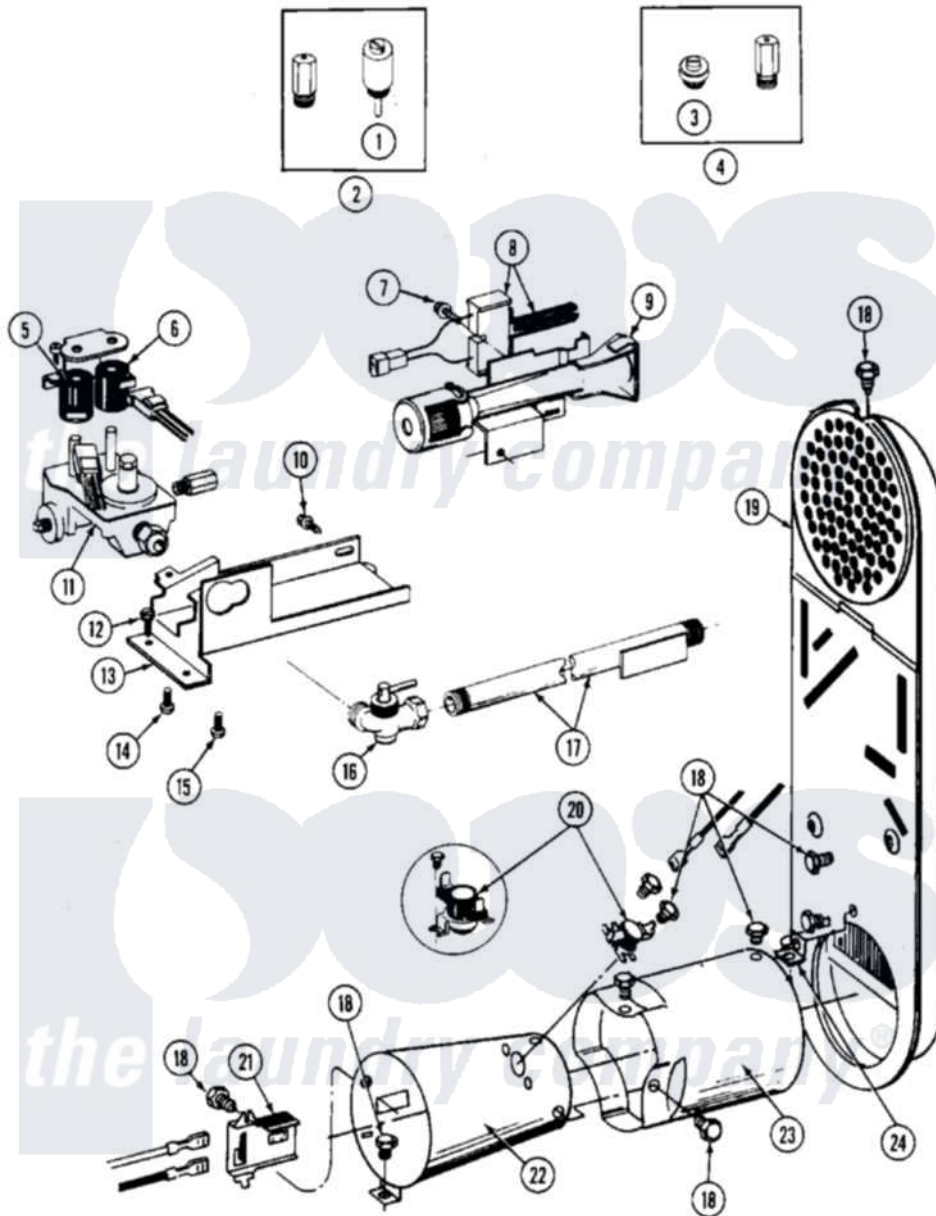

Maytag MDG26PCABL 07 - GAS VALVE

Maytag [Residential Maytag MDG26PCABL Dryer Parts](#) Parts Diagram 07 - GAS VALVE
 Click on the part number to view part

Item	Original Part Number	Replaced By	Status	Part Description
001	306184		Not Available	PLUG, BLOCKING (LPG REGULATOR)
002	Y308378	W10402145		LP Gas Con
003	314602	694424		Leak, Limiter
004	Y308377		Not Available	CONVERSION KIT (LP TO NATURAL)
005	306106			Coil, Holding And Booster--W
006	306105	694540		Coil, 60 Hz
007	304971			Screw Note: Screw, Igniter
008	304970	4391996		Ignitor
009	304974	33002793		Burner Assembly
010	Y310632	1163839		Screw
011	308345			Valve, Gas
012	Y313561			Screw---NA
013	314566			Gas Control Bracket
014	314082	90767		Screw, 8A X 3/8 HeX Washer Head Tapping

015	Y313559		Screw
016	Y303349		Angle Shut-Off, Gas Valve
017	Y303383	33001735	Pipe And Bracket Assembly Series 18 Not Needed Use Vavle
018	211294	90767	Screw, 8A X 3/8 HeX Washer Head Tapping
019	307119		Duct, Inlet Assembly
"	Y308504	Not Available	INLET DUCT ASSEMBLY
020	305169		Thermostat, Hi-Limit Gas
021	Y303377	338906	Radiant, Sensor
022	Y303368		Cone, Combustion
"	Y308548		Combustion Cone Assembly
023	Y303841		Cone, Extension
024	Y312890		Retainer, Heater Chamber