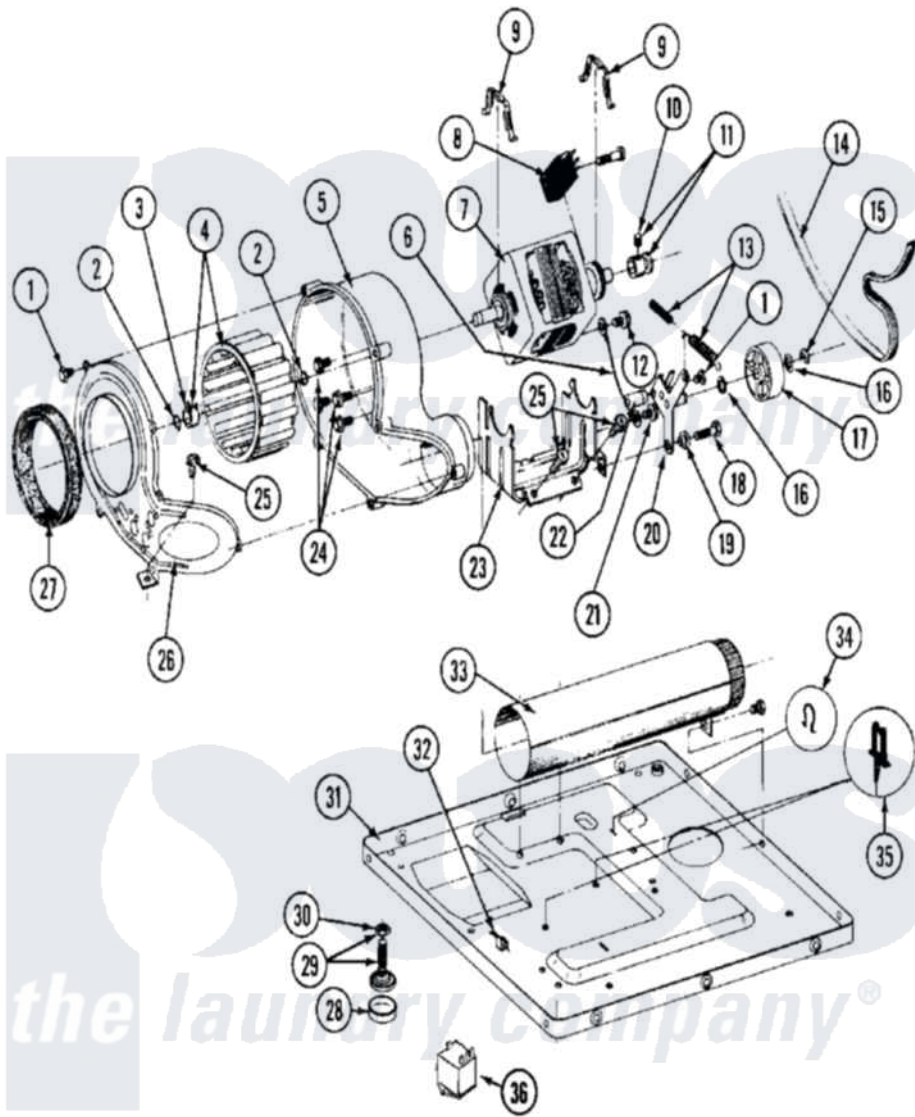

Maytag MDG26PCABL 08 - MOTOR DRIVE, BLOWER & BASE FRAME

Maytag Residential Maytag MDG26PCABL Dryer Parts Parts Diagram 08 - MOTOR DRIVE, BLOWER & BASE FRAME
 Click on the part number to view part

Item	Original Part Number	Replaced By	Status	Part Description
001	Y312961	W10116751		Screw
002	410233	9703438		Ring-Retrn
003	312967			Clamp, Blower Housing
004	Y303836			Blower Wheel Assembly And Clamp
005	Y312893			Housing, Blower
006	901220			Ground Wire
007	Y303358	W10410999		Motor-Drive
008	306207		Not Available	(PROD. No.303358-8 & No.303358-9)
"	NLA		Not Available	SWITCH, MOTOR START-PROD.
"	Y303877		Not Available	SWITCH, MOTOR EXTERNAL START No.303358-2, No.303358-4, 303358-7
"	Y303879			Switch, Motor External Start
009	Y015825			Clip, Motor To Motor Support
010	Y053241			Set Screw, Motor Pulley

011	Y305185	6-3051850		Pulley- MO
012	910343	488234		Screw 8-32 X 1/4
013	Y303945			IDLER SPRING ASSY. W/PLUG
014	Y312959			Poly "V" Belt For Tumbler
015	312958	354987		Ring, Retaining
016	Y312527			Washer, Idler Shaft
017	Y303705	6-3037050		Pulley- ID
018	Y014874			Screw, Idler Arm And Sleeve
019	Y312894	315772		Sleeve, Idler Arm
020	Y303363	6-3033630		Idler Arm
021	211294	90767		Screw, 8A X 3/8 HeX Washer Head Tapping
022	Y313582	W10116756		Spacer
023	NLA		Not Available	SUPPORT, MOTOR
024	Y310632	1163839		Screw
025	Y313561			Screw---NA
026	314778		Not Available	COVER, BLOWER HOUSING
027	Y312901			Seal, Housing Cover
028	210684			Foot, Adjustable Leg
029	Y302699	22003428		Leg, Adjustable
030	210385			Lock Nut For Adjustable Leg
031	Y303361		Not Available	BASE ASSY. (UPPER & LOWER)
032	Y310376			Clip, Door Switch Harness
033	Y303442			EXHAUST DUCT ASSEMBLY
034	410490			Spring, Retainer Wire Harness
035	Y313262	W10116752		Retainer-
036	306199			Relay, Heater