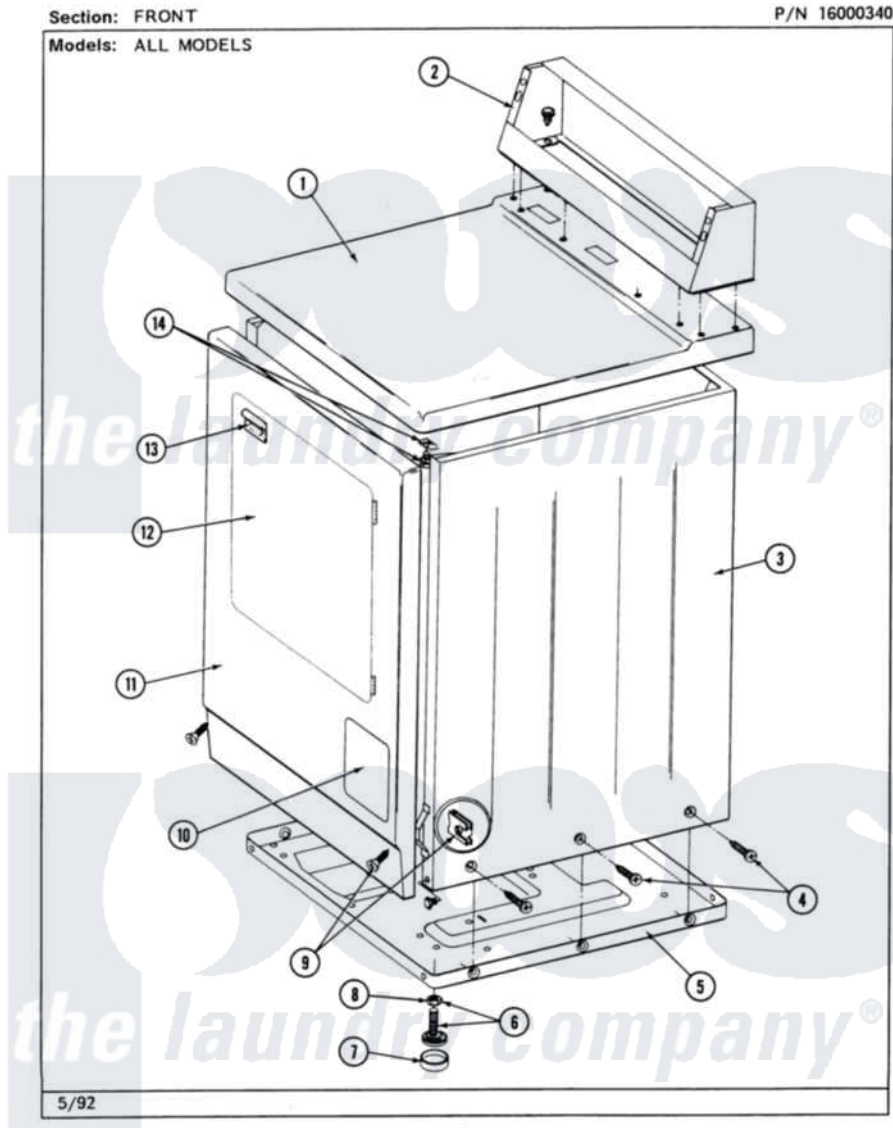

# Maytag MDG26PCABW 01 - FRONT

2

Maytag [Residential Maytag MDG26PCABW Dryer Parts](#) Parts Diagram 01 - FRONT  
Click on the part number to view part

Item	Original Part Number	Replaced By	Status	Part Description
001	<a href="#">307104</a>			Top Cover Assembly
"	NLA		Not Available	(ALM)
002	212276	<a href="#">W10116760</a>		Screw
"	NLA		Not Available	CONTROL COVER (WHT)
003	NLA		Not Available	CABINET (WHT)
"	Y310632	<a href="#">1163839</a>		Screw
004	<a href="#">213007</a>			Xfor Cabinet See Cabinet, Back
005	Y303361		Not Available	BASE ASSY. (UPPER & LOWER)
006	<a href="#">Y305086</a>			Adjustable Leg And Nut
007	<a href="#">Y314137</a>			Foot, Rubber
008	Y052740	<a href="#">62739</a>		Nut, Lock
009	<a href="#">204439</a>			Screw And Fstner Assembly
010	NLA		Not Available	ACCESS DOOR (WHT)
011	<a href="#">307998L</a>			Front Panel----NA
"	NLA		Not Available	FRONT PANEL ASSY. (WHT)

012	308061	Not Available	DOOR ASSY. COMPLETE (WHT)
"	NLA	Not Available	(ALM)
013	<a href="#">314946</a>		Handle White
"	<a href="#">314972</a>		Handle Door ALM
"	NLA	Not Available	(H. WHEAT)
014	<a href="#">204445</a>		Screw And Fastener Assembly