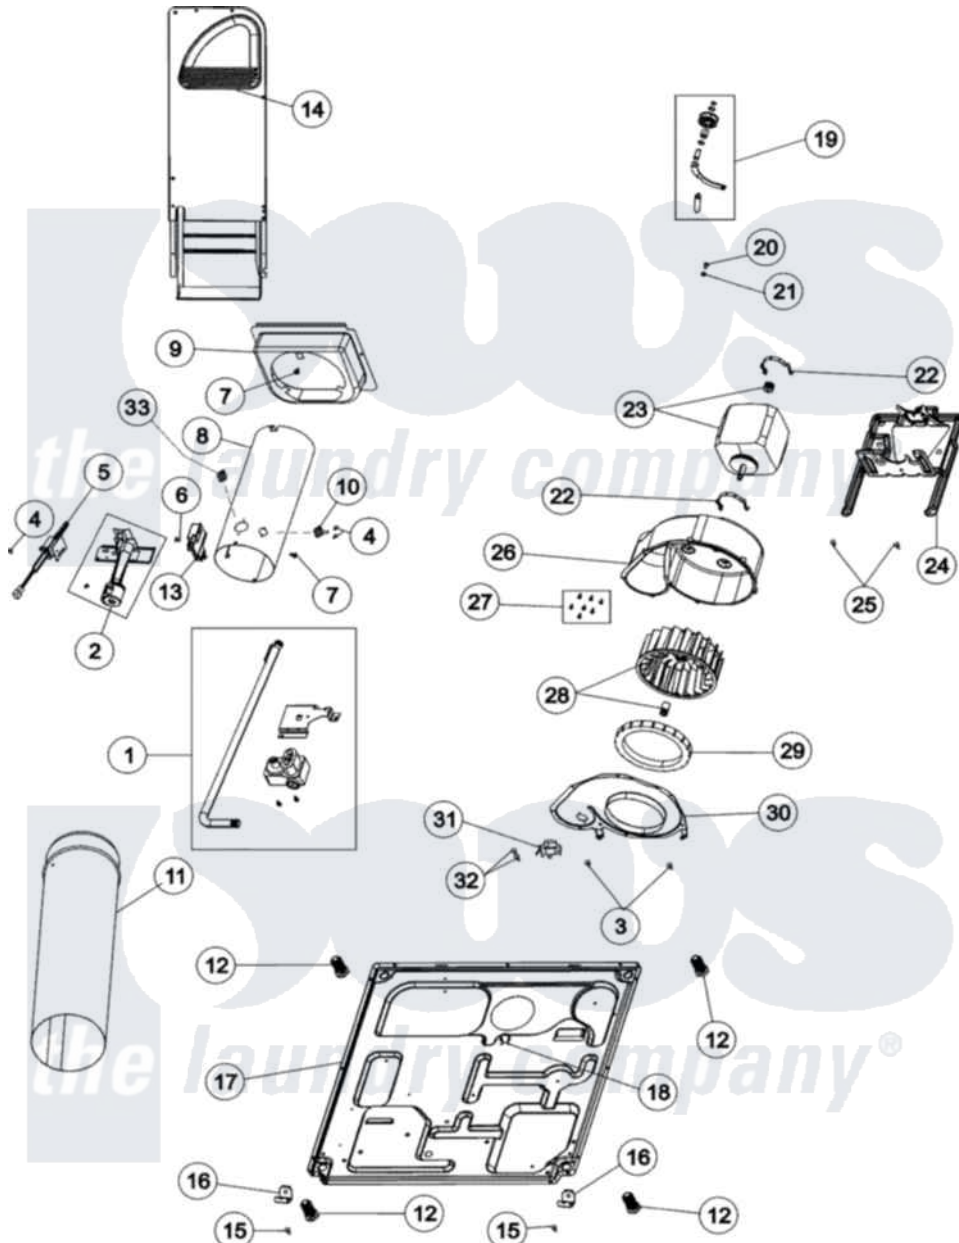

Maytag MDG2706AGW 01 - BASE, HEATER & MOTOR

Maytag Residential Maytag MDG2706AGW Dryer Parts Parts Diagram 01 - BASE, HEATER & MOTOR
 Click on the part number to view part

Item	Original Part Number	Replaced By	Status	Part Description
1	37001127			Valve And Pipe Assembly
2	Y56234	37001304		Burner Ign
3	503688			Screw, 10B-16 X .34 I
4	56692	8281196		Screw
5	40069801	37001308		Ignitor
6	23222	3177991		Screw
7	503688			Screw, 10B-16 X .34 I
8	37001041	37001303		Duct- Comb
9	500122	510101		Shroud Heat Duct
10	Y61886			Thermostat, Limit-Blk
11	505518			Duct, Exhaust
12	Y500101			Leg, Leveling
13	Y56231	338906		Radiant, Sensor
14	503605			Assembly, Heater Duct
15	27001200			Screw
16	37001145			Clip, Front Panel

17	37001156		Dryer Base
18	504034		Clip, Wire
19	37001287		Assembly, Idler Lever/Shaft/Pulley
20	500824		Screw, 1/4-20 Unc Hex
21	27001225		Nut, Jam Mid Lock 1/4-20
22	Y58047	660658	Clamp, Motor Mounting 343481 685441
23	37001159		Motor And Pulley 240V/50Hz
24	503613		Mount, Motor
25	27001200		Screw
26	56020		Housing, Blower
27	31260		Screw, No.8 X 3/8 Ind H
28	56000	510139P	Assembly Blower Fan Package
29	37001119		Seal, Blower Housing
30	500078	511969P	Kit Blower Housing And Cover
31	Y308037		Thermostat
32	501086	90767	Screw, 8A X 3/8 HeX Washer Head Tapping
33	40113801		Fuse, Thermal