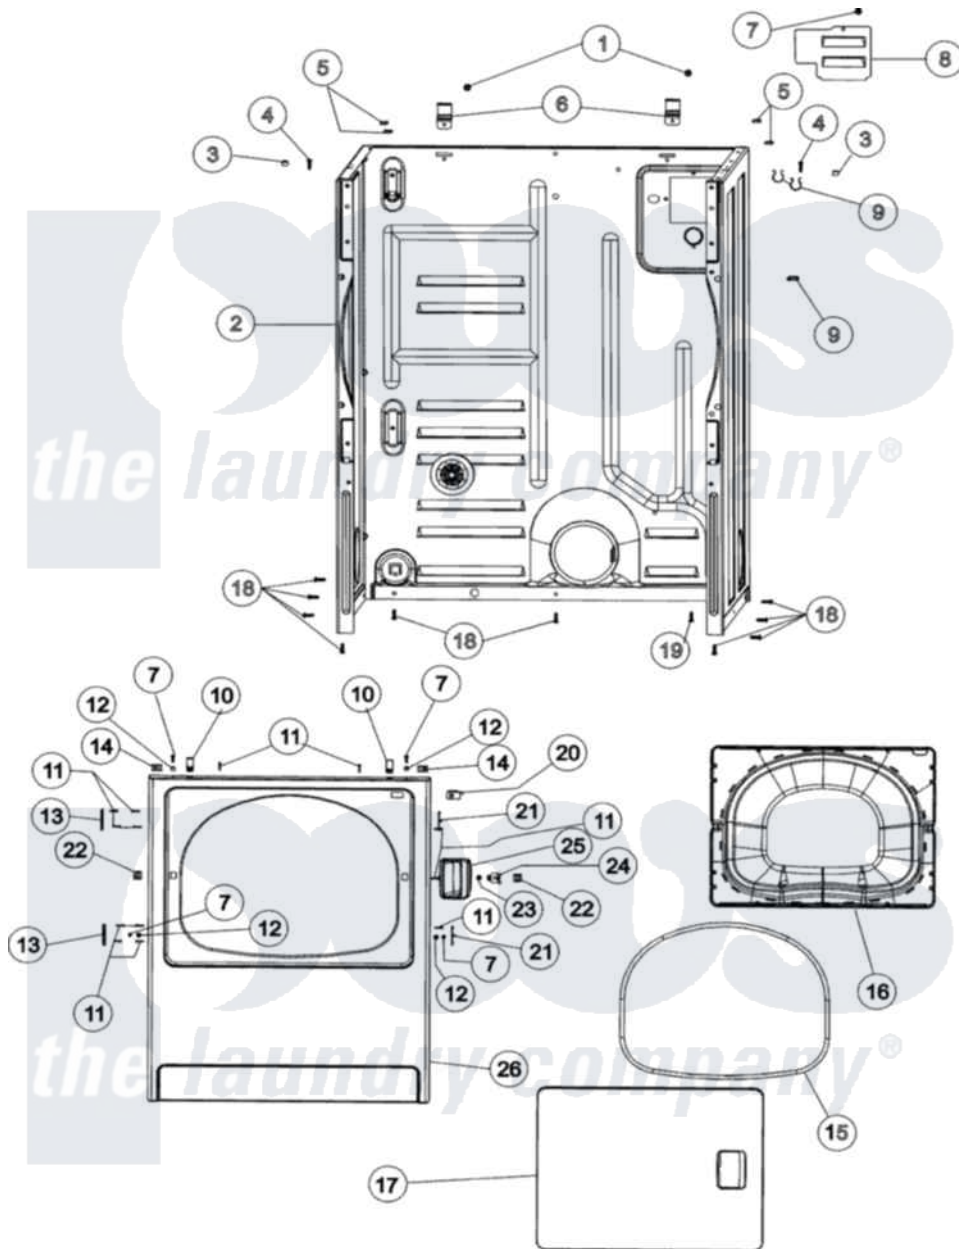

Maytag MDG2706AGW 02 - CABINET & FRONT PANEL

Maytag Residential Maytag MDG2706AGW Dryer Parts Parts Diagram 02 - CABINET & FRONT PANEL
 Click on the part number to view part

Item	Original Part Number	Replaced By	Status	Part Description
1	503688			Screw, 10B-16 X .34 I
2	40083101			Tape, Foam
"	37001155	37001284		Cabinet As Pack
3	505187			Locator, Panel
4	32671	Y014874		Screw, Idler Arm And Sleeve
5	Y56128			Pad, Bumper
6	500003			Hinge, Top
7	32671	Y014874		Screw, Idler Arm And Sleeve
8	37001158			Plate, Access Cover
9	504034			Clip, Wire
10	25-7220			Clip, Cabinet Top
11	37001030			Screw, No.8ab-16 x 3/4 Fh
12	505187			Locator, Panel
13	Y503676			Hinge, Door And Top
14	213280	204439		Screw And Fstner Assembly
15	503605			Assembly, Heater Duct

16	37001028		Seal And Liner, Assembly
17	37001132		Seal, Cylinder
18	27001200		Screw
19	20530		Screw, 10-24 x 3/8 Hex
20	33002239		Switch, Door
21	503126		Plug, Hinge Hole
22	54660	LA-1003	Door Catch Kit
23	500039	510181	Strike Doormetal
24	40116201		Bracket, Door Strike
25	33001241		Handle, Door
26	40083101		Tape, Foam
"	37001154		Front Panel - White
27	37001029		Door, Dryer
28	504005	511056	Seal Front Panel