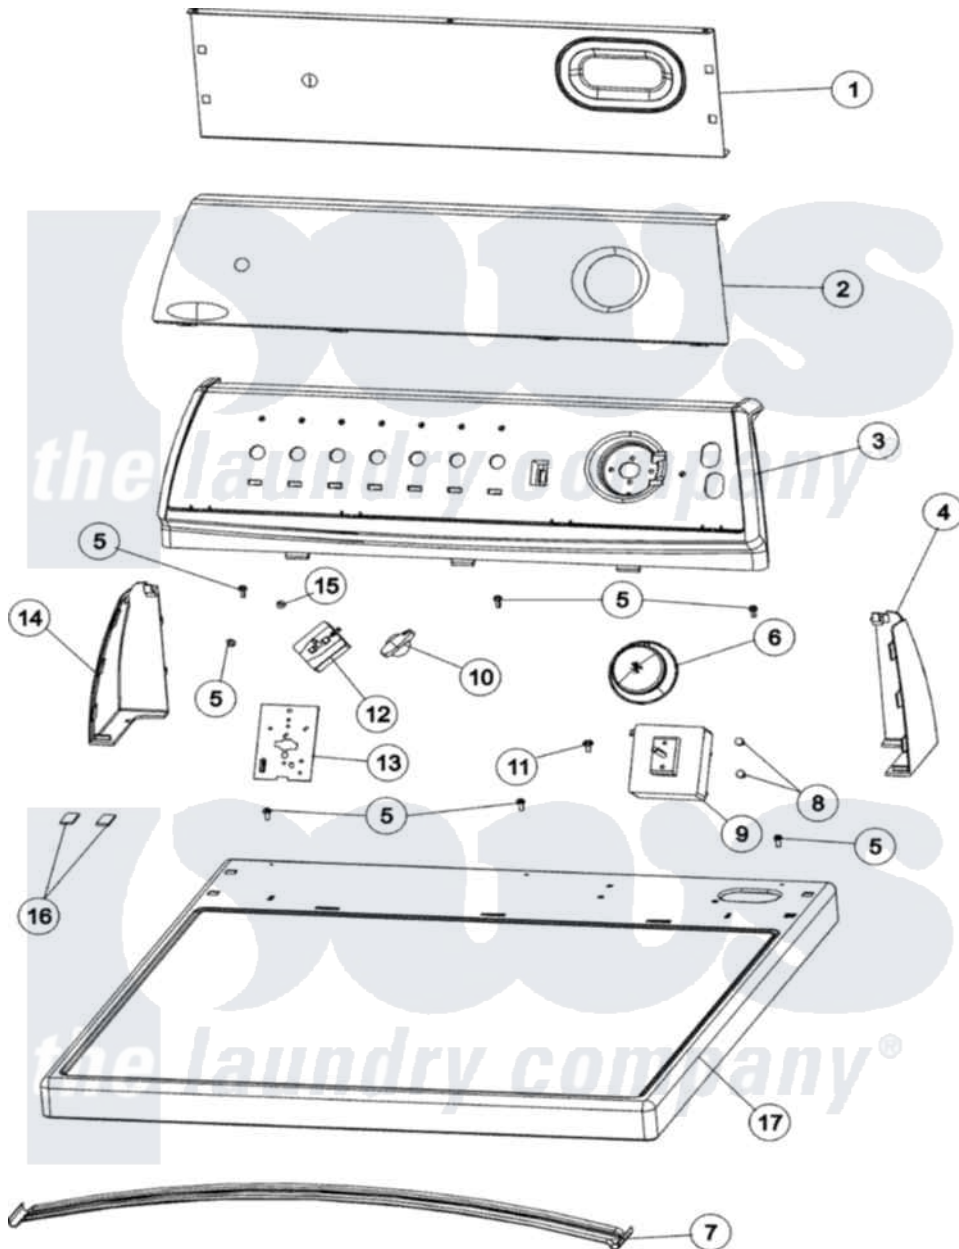

Maytag MDG2706AGW 03 - CONTROL PANEL & TOP

Maytag [Residential Maytag MDG2706AGW Dryer Parts](#) Parts Diagram 03 - CONTROL PANEL & TOP
 Click on the part number to view part

Item	Original Part Number	Replaced By	Status	Part Description
1	37001233			Shield, Backguard
"	40083101			Tape, Foam
2	37001213	37001208		Facia
3	31001743	21002005		Frame, Control Panel
4	21001630	21001523		Endcap
5	501086	90767		Screw, 8A X 3/8 HeX Washer Head Tapping
6	31001567			Knob/Skirt, Timer
7	56486		Not Available	BRACE, TOP
8	37001031	3370225		Screw
9	37001249			Timer, Export
10	21002070			Knob, Selector
11	503688			Screw, 10B-16 X .34 I
12	37001165			Switch, Temp - 4 Position
13	21001517			Shield, Control
14	21001641	21001519		Endcap
15	31260			Screw, No.8 X 3/8 Ind H