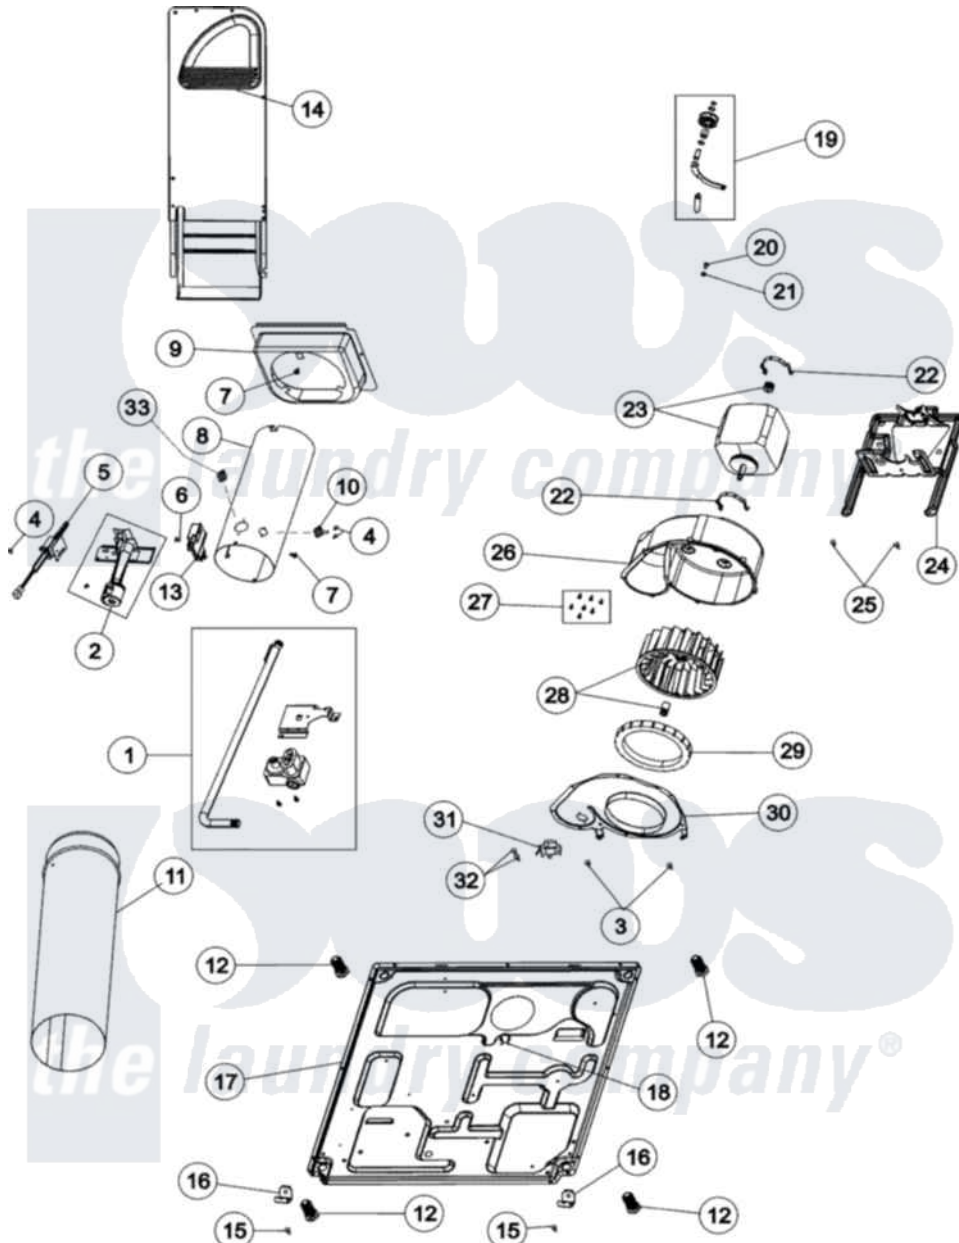

Maytag MDG2706AWW 01 - BASE, HEATER & MOTOR

Maytag Residential Maytag MDG2706AWW Dryer Parts Parts Diagram 01 - BASE, HEATER & MOTOR
 Click on the part number to view part

Item	Original Part Number	Replaced By	Status	Part Description
1	37001127			Valve And Pipe Assembly
2	649P3	LPK1		LP Gas Con
"	Y56234	37001304		Burner Ign
"	650P3			Kit, Gas Burner Conversion
3	503688			Screw, 10B-16 X .34 I
4	56692	8281196		Screw
5	40069801	37001308		Ignitor
6	23222	3177991		Screw
7	503688			Screw, 10B-16 X .34 I
8	37001041	37001303		Duct- Comb
9	500122	510101		Shroud Heat Duct
10	Y61886			Thermostat, Limit-Blk
11	505518			Duct, Exhaust
12	Y500101			Leg, Leveling
13	Y56231	338906		Radiant, Sensor
14	503605			Assembly, Heater Duct

15	27001200		Screw
16	37001145		Clip, Front Panel
17	37001156		Dryer Base
18	504034		Clip, Wire
19	37001287		Assembly, Idler Lever/Shaft/Pulley
20	500824		Screw, 1/4-20 Unc Hex
21	27001225		Nut, Jam Mid Lock 1/4-20
22	Y58047	660658	Clamp, Motor Mounting 343481 685441
23	40048501	2200376	Motor
24	503613		Mount, Motor
25	27001200		Screw
26	56020		Housing, Blower
27	31260		Screw, No.8 X 3/8 Ind H
28	56000	510139P	Assembly Blower Fan Package
29	37001119		Seal, Blower Housing
30	500078	511969P	Kit Blower Housing And Cover
31	37001136		Thermostat, Cycling 146F
32	501086	90767	Screw, 8A X 3/8 HeX Washer Head Tapping
33	40113801		Fuse, Thermal