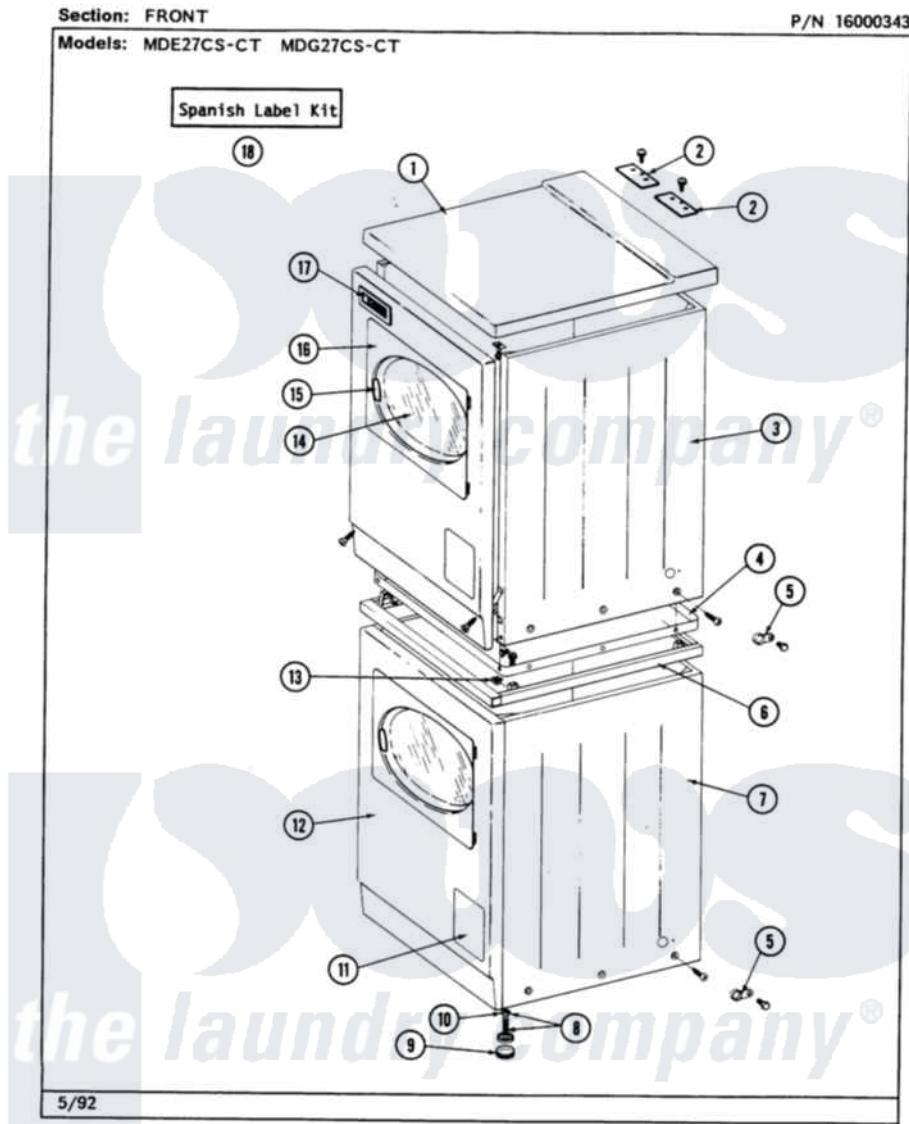

Maytag MDG27CSABL 01 - FRONT

Maytag Residential Maytag MDG27CSABL Dryer Parts Parts Diagram 01 - FRONT
 Click on the part number to view part

Item	Original Part Number	Replaced By	Status	Part Description
001	307104			Top Cover Assembly
"	NLA		Not Available	(ALMOND)
002	NLA		Not Available	TOP COVER PLATE
"	Y313559			Screw
003	204445			Screw And Fastener Assembly
"	213007			Xfor Cabinet See Cabinet, Back
"	NLA		Not Available	CABINET, UPPER (WHITE)
004	314663	214354		Screw, Top Cover To Cabnt.
"	Y303361		Not Available	BASE ASSY. (UPPER & LOWER)
005	211168	W10139210		Screw, 8-18 X 5/16
"	910768	M0280301		Tie Electr
006	NLA		Not Available	SPACER ASSY, WHITE
007	307125		Not Available	CABINET, LOWER (WHITE)
"	NLA		Not Available	(ALMOND)
008	Y302699	22003428		Leg, Adjustable

009	210684		Foot, Adjustable Leg
010	210385		Lock Nut For Adjustable Leg
011	NLA	Not Available	ACCESS DOOR (WHITE)
012	204439		Screw And Fstner Assembly
"	307998L		Front Panel----NA
"	NLA	Not Available	FRONT PANEL-WHITE
013	310933	33002194	Nut, Speed
014	308069	Not Available	DOOR, INNER W/GASKET
015	314939		Handle, Door
"	314974		Handle, Door
016	NLA	Not Available	DOOR ASSY. COMPLETE (WHITE)
017	NLA	Not Available	NAME PLATE
018	NLA	Not Available	SPANISH LABEL KIT