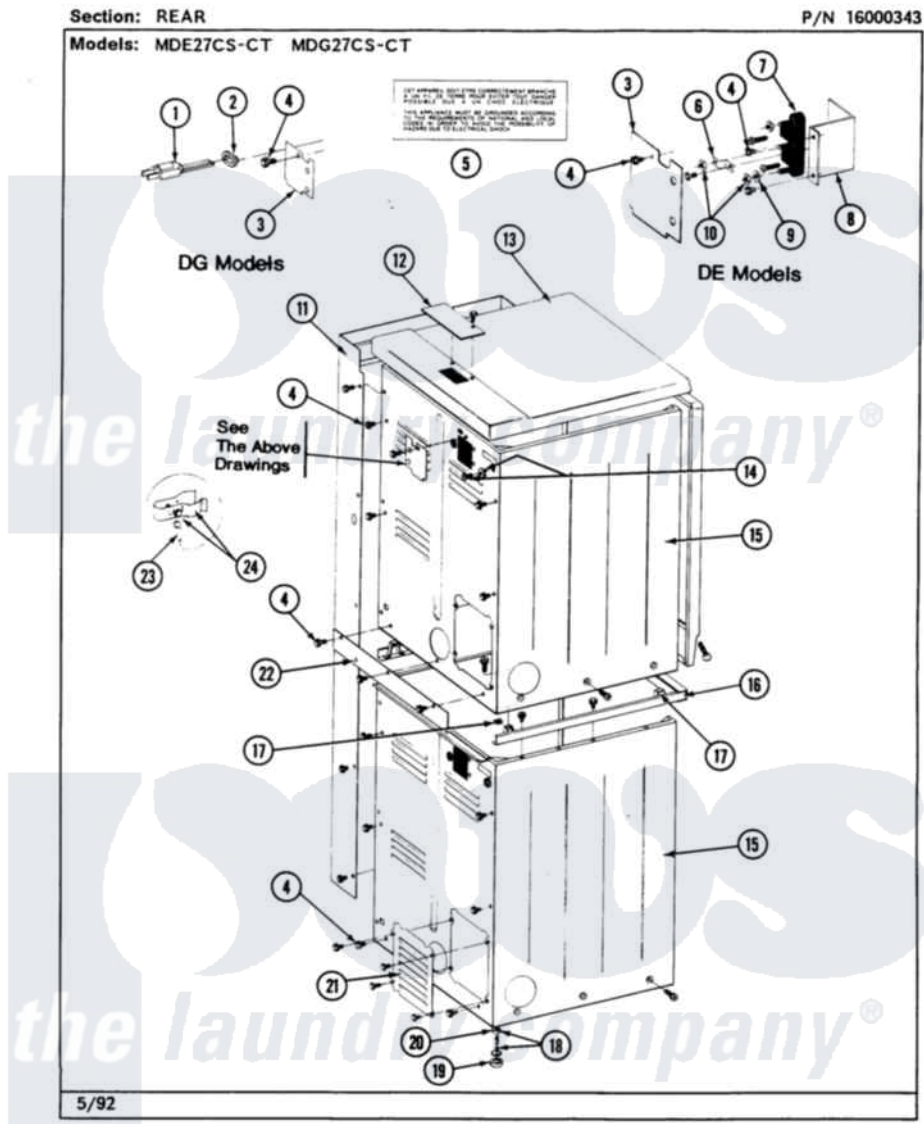

Maytag MDG27CSABL 02 - REAR

8

Maytag Residential Maytag MDG27CSABL Dryer Parts Parts Diagram 02 - REAR

Click on the part number to view part

Item	Original Part Number	Replaced By	Status	Part Description
001	302521		Not Available	CORD, POWER PART NOT USED-GAS MODELS ONLY
002	211881			Grommet, Cord Part Not Used-Gas Models Only
003	Y312905		Not Available	COVER, TERMINAL
004	Y313561			Screw----NA
005	214519			LABEL, ELECTRICAL INSTR. PART NOT USED-GAS MODELS ONLY
006	Y311423	489483		Screw 10-32 X 1/2
"	Y312184			Strap, Grounding
007	400008			Block, Terminal
"	Y312209	W10001200		Screw
008	Y312904			Bracket, Terminal Block
009	Y311270			Washer, Terminal Block
010	311484	112432		Nut
011	NLA		Not Available	SCREW
012	NLA		Not Available	TOP COVER PLATE

"	Y313559		Screw
013	307104		Top Cover Assembly
"	NLA	Not Available	(ALMOND)
014	NLA	Not Available	SCREW & WASHER ASSY.
015	213007		Xfor Cabinet See Cabinet, Back
"	307125	Not Available	CABINET, LOWER (WHITE)
"	NLA	Not Available	(ALMOND)
"	Y310632	1163839	Screw
016	911050	4312464	Screw
"	NLA	Not Available	SPACER ASSY, WHITE
"	Y310632	1163839	Screw
017	310933	33002194	Nut, Speed
018	Y302699	22003428	Leg, Adjustable
019	210684		Foot, Adjustable Leg
020	210385		Lock Nut For Adjustable Leg
021	211294	90767	Screw, 8A X 3/8 HeX Washer Head Tapping
"	Y312951	Not Available	ACCESS COVER, BACK
"	Y313559		Screw
022	NLA	Not Available	FILLER STRIP
"	Y310632	1163839	Screw
023	311155		Ground Wire And Clamp
024	301548		Clamp, Ground Wire
"	313122		Screw - Baffle To Tumbler