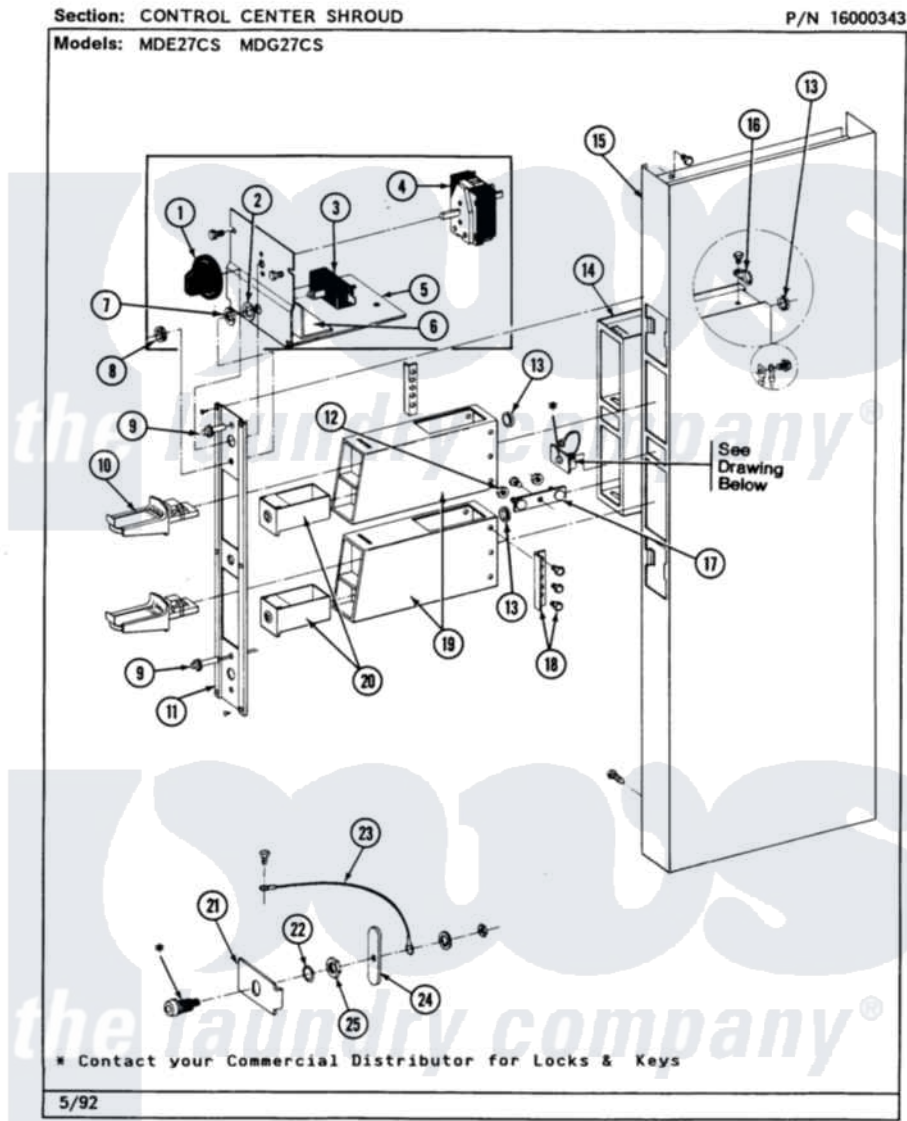

# Maytag MDG27CSABL 03 - CONTROL CENTER SHROUD

14

Maytag [Residential Maytag MDG27CSABL Dryer Parts](#) Parts Diagram 03 - CONTROL CENTER SHROUD  
 Click on the part number to view part

Item	Original Part Number	Replaced By	Status	Part Description
001	<a href="#">205663</a>			Knob For Selector Switch
002	<a href="#">312751</a>			Lockwasher, Start Switch
003	306940	<a href="#">W10149462</a>		Switch, Push-To-Start
004	<a href="#">307253</a>			Switch, Cycle Selector
"	Y313588	<a href="#">488234</a>		Screw 8-32 X 1/4
005	212276	<a href="#">W10116760</a>		Screw
"	<a href="#">Y314261</a>			Switch And Relay Bracket
006	NLA		Not Available	INSULATOR
007	Y312706	<a href="#">422617</a>		Nut
008	<a href="#">Y312702</a>			Knurled Nut, Start Switch
009	303963		Not Available	LIGHT, INDICATOR
010	NLA		Not Available	MAYTAG COIN SLIDE (ACCESSORY)
011	315037		Not Available	PANEL, VAULT
"	<a href="#">Y313424</a>			Screw, Vault Panel
012	Y052740	<a href="#">62739</a>		Nut, Lock
013	Y313671	<a href="#">33001303</a>		Grommet, Plate Hole