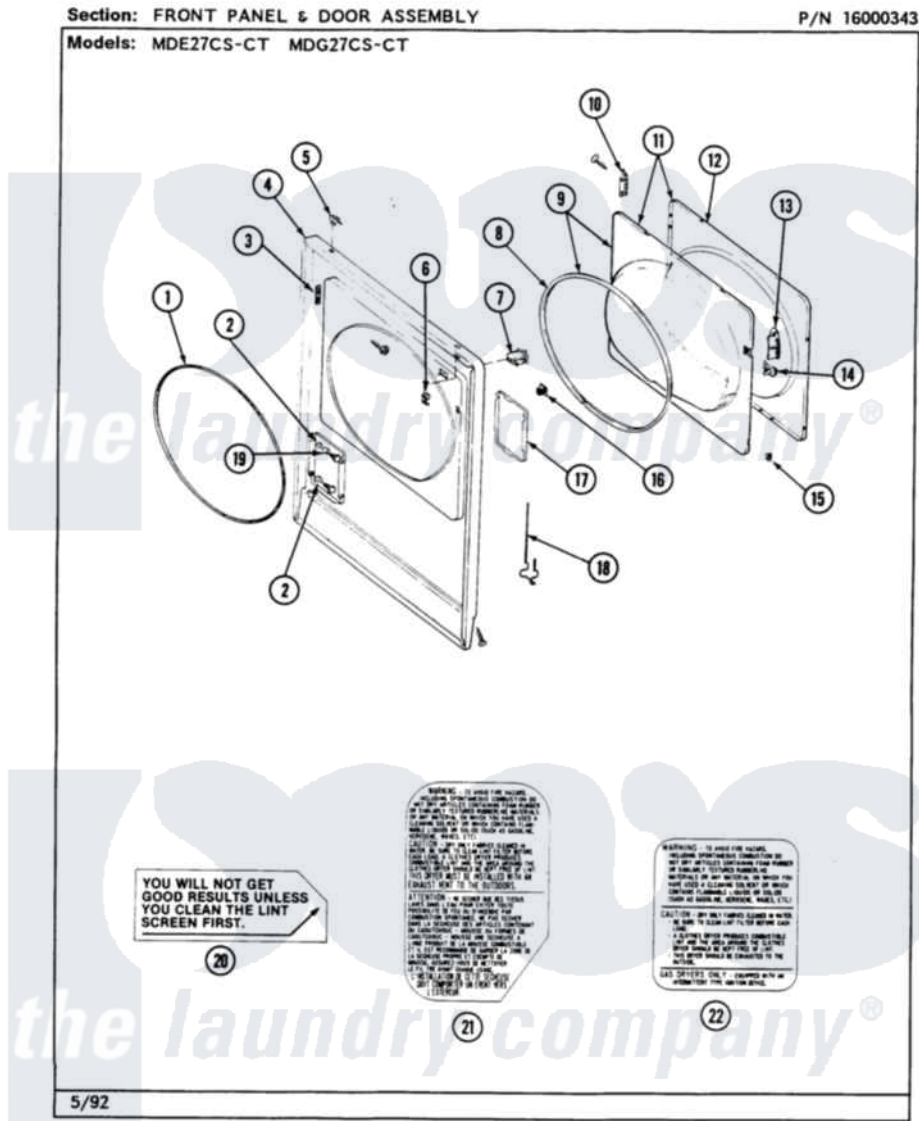

Maytag MDG27CSABL 06 - FRONT PANEL & DOOR ASSEMBLY

Maytag Residential Maytag MDG27CSABL Dryer Parts Parts Diagram 06 - FRONT PANEL & DOOR ASSEMBLY
 Click on the part number to view part

Item	Original Part Number	Replaced By	Status	Part Description
001	314937			Seal, Front Panel
002	NLA		Not Available	BUSHING
003	Y313907			Fastener, Twin
004	212949	22001866		Screw, Relay
"	307998L			Front Panel---NA
"	NLA		Not Available	FRONT PANEL-WHITE
005	212982	22001650		Fastener, Spring
006	Y310376			Clip, Door Switch Harness
007	Y305753	W10169313		Switch-Dor
008	314935	33001192		Seal, Door
009	308069		Not Available	DOOR, INNER W/GASKET
010	307099	33001230		Hinge, Door
"	Y314062			Screw, Door Hinge And Panel
011	NLA		Not Available	DOOR ASSY. COMPLETE (WHITE)
012	314967		Not Available	DOOR W/WINDOW OUTER HALF (WHT)

"	NLA	Not Available	(ALMOND)
013	314939		Handle, Door
"	314974		Handle, Door
014	314936	33001305	Strike, Door
"	314944	33001305	Strike, Door
015	Y313910		Clip, Door Liner To Outer Panel
016	306436		Door Latch Kit--W
017	NLA	Not Available	ACCESS DOOR (WHITE)
018	Y314025		Latch For Access Door
019	312369		Sleeve, Access Panel Stud Part Not Used
020	Y313340		LABEL, LINT SCREEN INSTRUCTION
021	314941	Not Available	LABEL, INSTRUCTION
022	NLA	Not Available	INSTRUCTION LABEL