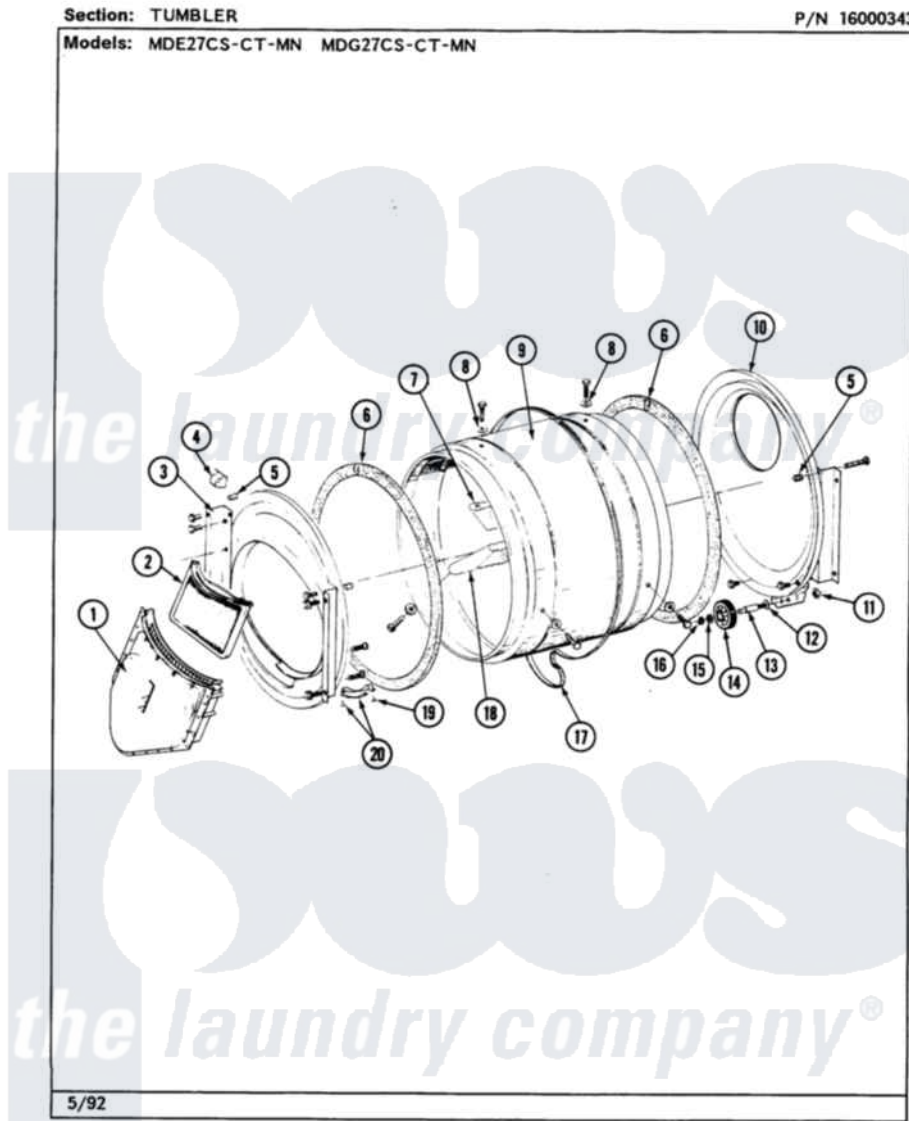

Maytag MDG27CSABL 07 - TUMBLER

30

Maytag Residential Maytag MDG27CSABL Dryer Parts Parts Diagram 07 - TUMBLER
 Click on the part number to view part

Item	Original Part Number	Replaced By	Status	Part Description
001	Y307112	33001016		Outlet Duct Assembly
"	Y314110	33002917		Screw, No.10-16
002	307108	33002970		Lint Filte
003	307109	33001179		Front, Tumbler
"	Y313561			Screw---NA
"	NLA		Not Available	SCREW
"	Y310632	1163839		Screw
004	Y310376			Clip, Door Switch Harness
005	NLA		Not Available	THREAD COVER
006	314820			Seal, Tumbler
007	314803	33001012		Baffle
"	Y310759			Screw, Tumbler Baffles
008	314158			Washer, Baffle To Tumbler
009	306663		Not Available	TUMBLER W/BAFFLES
"	314802		Not Available	TUMBLER W/OUT BAFFLES
010	211294	90767		Screw, 8A X 3/8 HeX Washer Head Tapping

"	Y307114	33001178	Back, Tumbler
"	Y308544	33001178	Back, Tumbler
011	312538	33001443	Nut, Hex
012	Y313347	312535	Washer, Vault Mounting Brk.
013	Y312948	6-3129480	Shaft- Tumbler
014	Y303373	12001541	Drum Roller/Washer Assembly--W
015	312535		Washer, Vault Mounting Brk.
016	410233	9703438	Ring-Retrn
017	Y312959		Poly "V" Belt For Tumbler
018	314804	33001004	Baffle, Tall
"	Y310759		Screw, Tumbler Baffles
019	210720		Rivet, Bearing To Tumbler Fmt
020	306508		Tumbler Bearing Kit ---W