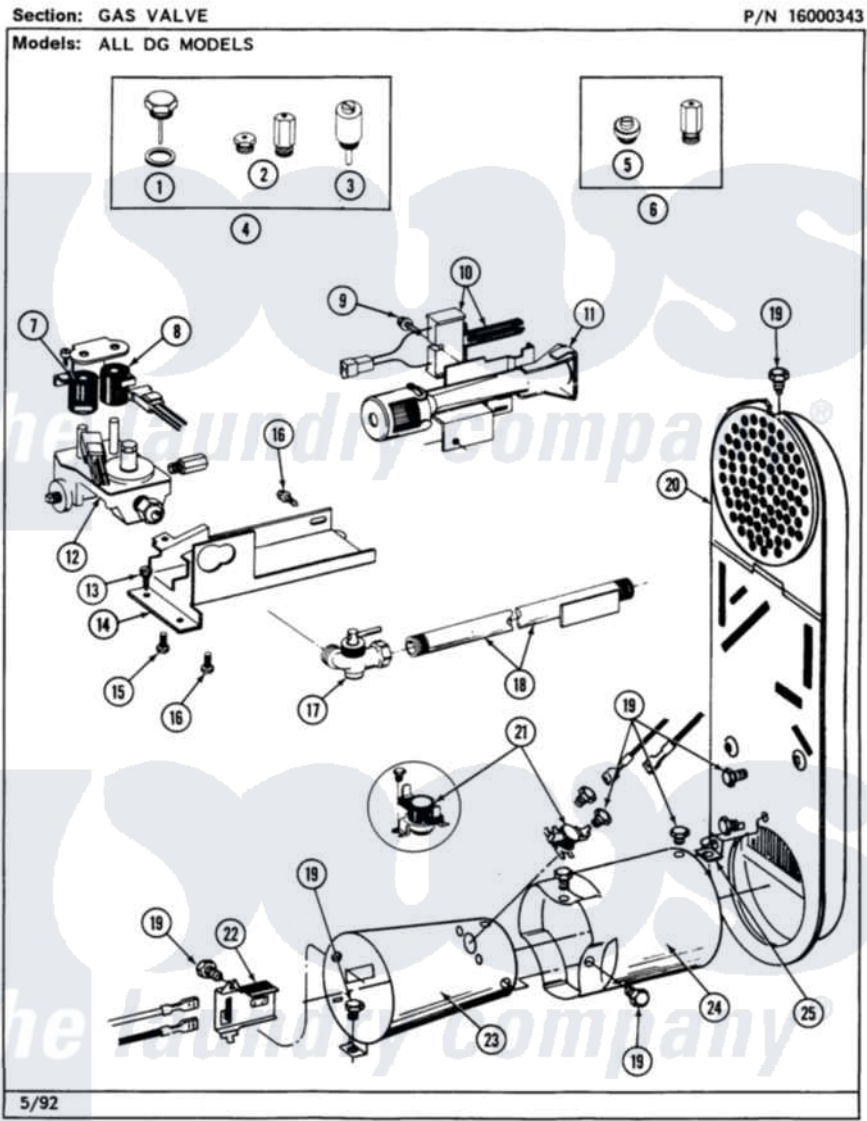

Maytag MDG27CSABL 08 - GAS VALVE

Maytag Residential Maytag MDG27CSABL Dryer Parts Parts Diagram 08 - GAS VALVE
 Click on the part number to view part

Item	Original Part Number	Replaced By	Status	Part Description
001	NLA		Not Available	SCREW ASSY. (BLUE BLOCK OPEN)
002	NLA		Not Available	BURNER ORIFICE KIT, MAIN (LPG)
003	306184		Not Available	PLUG, BLOCKING (LPG REGULATOR)
004	Y306195	MAL9000AXX		LP Gas Con
"	Y308378	W10402145		LP Gas Con
005	314602	694424		Leak, Limiter
006	306204	33002924		Gas Conv K
"	Y308377		Not Available	CONVERSION KIT (LP TO NATURAL)
007	306106			Coil, Holding And Booster--W
008	306105	694540		Coil, 60 Hz
009	304971			Screw Note: Screw, Igniter
010	304970	4391996		Ignitor
011	304974	33002793		Burner Assembly
"	Y308457	33002793		Burner Assembly

012	306176		Valve, Gas
"	308345		Valve, Gas
013	Y313561		Screw---NA
014	314566		Gas Control Bracket
015	314082	90767	Screw, 8A X 3/8 HeX Washer Head Tapping
016	Y310632	1163839	Screw
017	Y303349		Angle Shut-Off, Gas Valve
018	Y303383	33001735	Pipe And Bracket Assembly Series 18 Not Needed Use Vavle
019	211294	90767	Screw, 8A X 3/8 HeX Washer Head Tapping
020	307119		Duct, Inlet Assembly
"	Y308504	Not Available	INLET DUCT ASSEMBLY
021	305169		Thermostat, Hi-Limit Gas
022	Y303377	338906	Radiant, Sensor
023	Y303368		Cone, Combustion
"	Y308548		Combustion Cone Assembly
024	Y303841		Cone, Extension
025	Y312890		Retainer, Heater Chamber