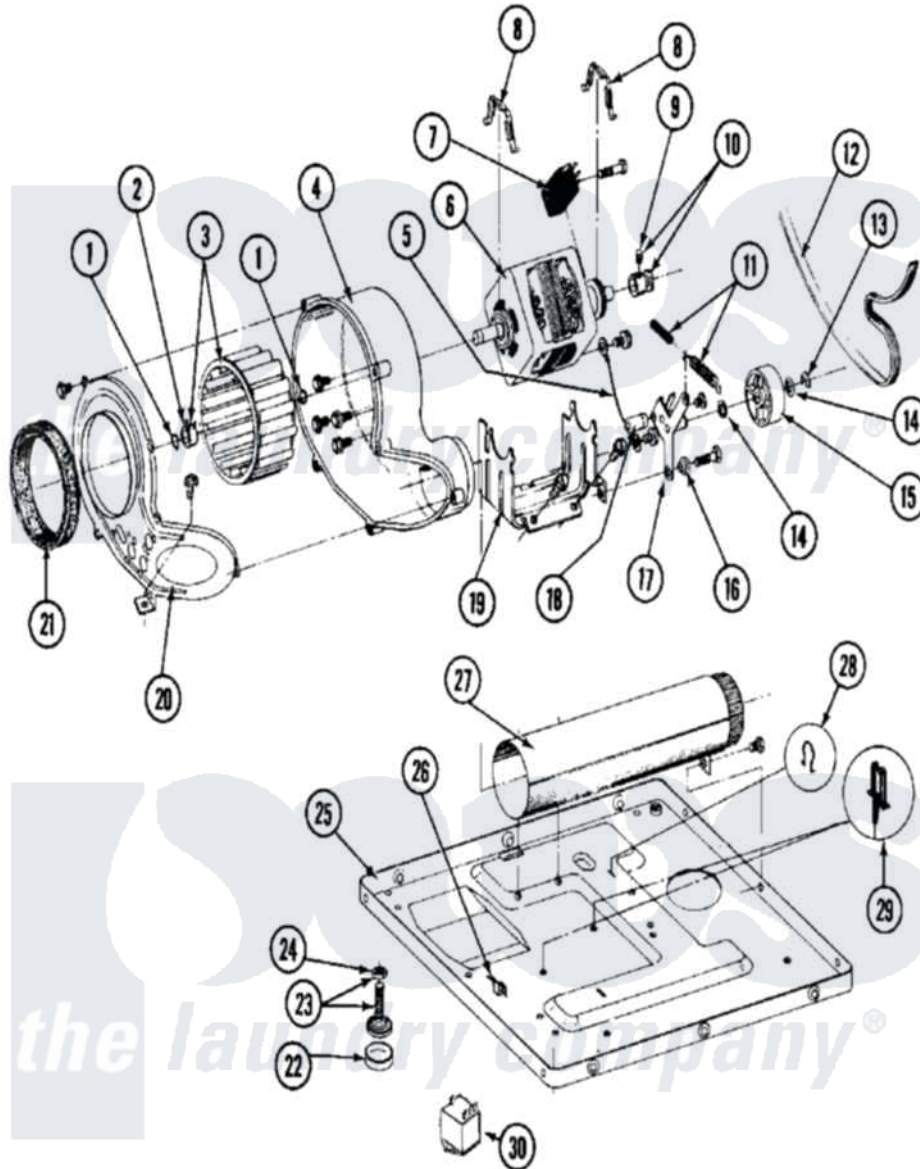

# Maytag MDG27CSABL 09 - MOTOR, BLOWER & BASE FRAME

Maytag [Residential Maytag MDG27CSABL Dryer Parts](#) Parts Diagram 09 - MOTOR, BLOWER & BASE FRAME  
 Click on the part number to view part

Item	Original Part Number	Replaced By	Status	Part Description
001	410233	<a href="#">9703438</a>		Ring-Retrn
002	<a href="#">312967</a>			Clamp, Blower Housing
003	<a href="#">Y303836</a>			Blower Wheel Assembly And Clamp
004	<a href="#">Y312893</a>			Housing, Blower
005	<a href="#">901220</a>			Ground Wire
"	910343	<a href="#">488234</a>		Screw 8-32 X 1/4
006	Y303358	<a href="#">W10410999</a>		Motor-Drve
007	306207		Not Available	(PROD. No.303358-8 & No.303358-9)
"	NLA		Not Available	SWITCH, MOTOR START-PROD.
"	Y303877		Not Available	SWITCH, MOTOR EXTERNAL START No.303358-2, No.303358-4, 303358-7
"	<a href="#">Y303879</a>			Switch, Motor External Start
008	<a href="#">Y015825</a>			Clip, Motor To Motor Support
009	<a href="#">Y053241</a>			Set Screw, Motor Pulley