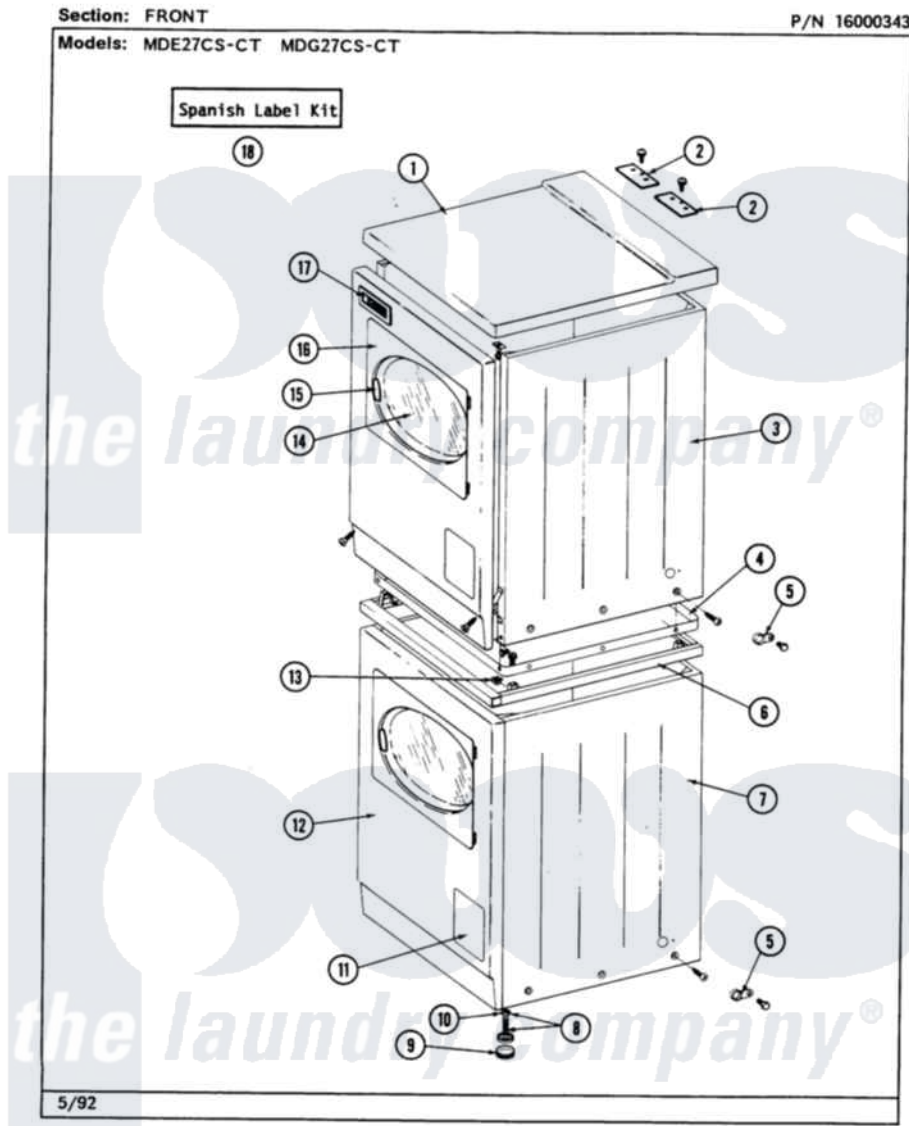

Maytag MDG27CSABW 01 - FRONT

2

Maytag [Residential Maytag MDG27CSABW Dryer Parts](#) Parts Diagram 01 - FRONT
 Click on the part number to view part

Item	Original Part Number	Replaced By	Status	Part Description
001	307104			Top Cover Assembly
"	NLA		Not Available	(ALMOND)
002	NLA		Not Available	TOP COVER PLATE
"	Y313559			Screw
003	204445			Screw And Fastener Assembly
"	213007			Xfor Cabinet See Cabinet, Back
"	NLA		Not Available	CABINET, UPPER (WHITE)
004	314663	214354		Screw, Top Cover To Cabnt.
"	Y303361		Not Available	BASE ASSY. (UPPER & LOWER)
005	211168	W10139210		Screw, 8-18 X 5/16
"	910768	M0280301		Tie Electr
006	NLA		Not Available	SPACER ASSY, WHITE
007	307125		Not Available	CABINET, LOWER (WHITE)
"	NLA		Not Available	(ALMOND)
008	Y302699	22003428		Leg, Adjustable

009	210684		Foot, Adjustable Leg
010	210385		Lock Nut For Adjustable Leg
011	NLA	Not Available	ACCESS DOOR (WHITE)
012	204439		Screw And Fstner Assembly
"	307998L		Front Panel----NA
"	NLA	Not Available	FRONT PANEL-WHITE
013	310933	33002194	Nut, Speed
014	308069	Not Available	DOOR, INNER W/GASKET
015	314939		Handle, Door
"	314974		Handle, Door
016	NLA	Not Available	DOOR ASSY. COMPLETE (WHITE)
017	NLA	Not Available	NAME PLATE
018	NLA	Not Available	SPANISH LABEL KIT