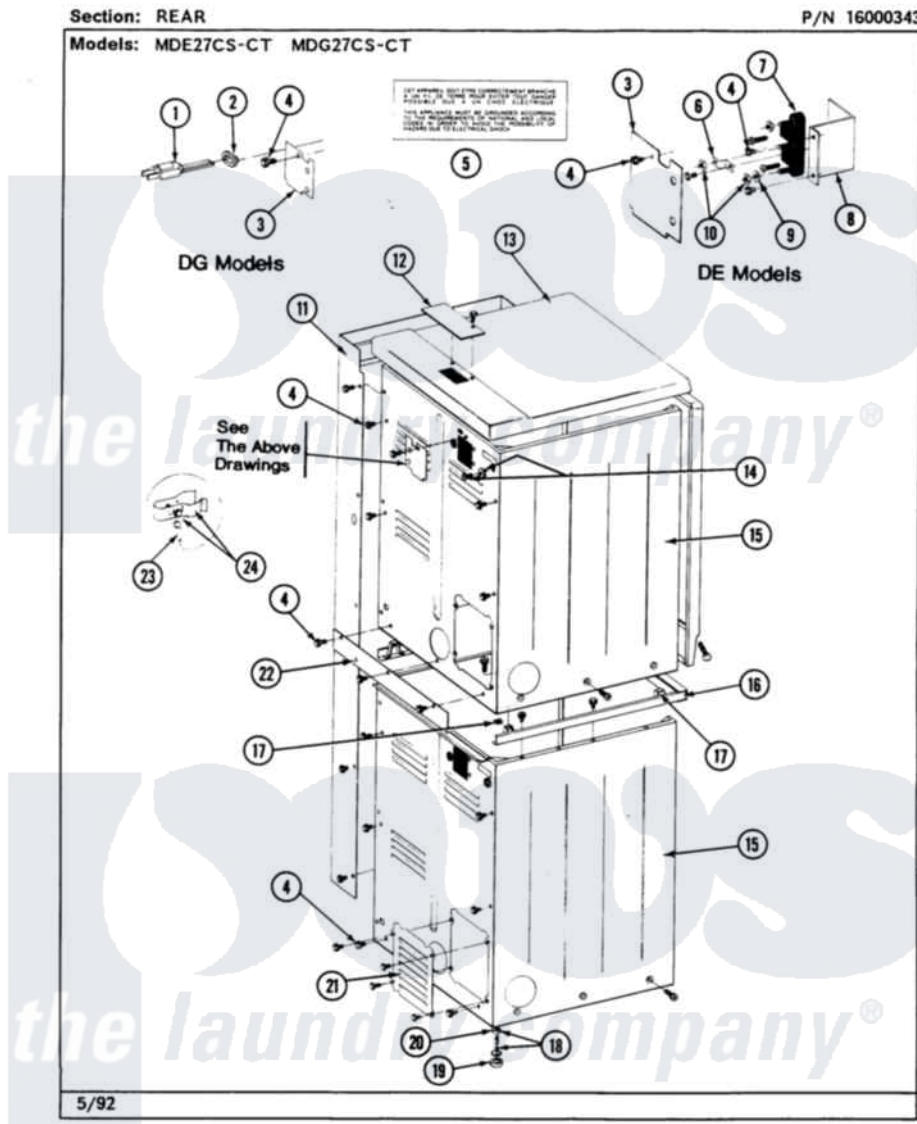

Maytag MDG27CSABW 02 - REAR

8

Maytag Residential Maytag MDG27CSABW Dryer Parts Parts Diagram 02 - REAR

Click on the part number to view part

Item	Original Part Number	Replaced By	Status	Part Description
001	302521		Not Available	CORD, POWER PART NOT USED-GAS MODELS ONLY
002	211881			Grommet, Cord Part Not Used-Gas Models Only
003	Y312905		Not Available	COVER, TERMINAL
004	Y313561			Screw----NA
005	214519			LABEL, ELECTRICAL INSTR. PART NOT USED-GAS MODELS ONLY
006	Y311423	489483		Screw 10-32 X 1/2
"	Y312184			Strap, Grounding
007	400008			Block, Terminal
"	Y312209	W10001200		Screw
008	Y312904			Bracket, Terminal Block
009	Y311270			Washer, Terminal Block
010	311484	112432		Nut
011	NLA		Not Available	SCREW
012	NLA		Not Available	TOP COVER PLATE

"	Y313559		Screw
013	307104		Top Cover Assembly
"	NLA	Not Available	(ALMOND)
014	NLA	Not Available	SCREW & WASHER ASSY.
015	213007		Xfor Cabinet See Cabinet, Back
"	307125	Not Available	CABINET, LOWER (WHITE)
"	NLA	Not Available	(ALMOND)
"	Y310632	1163839	Screw
016	911050	4312464	Screw
"	NLA	Not Available	SPACER ASSY, WHITE
"	Y310632	1163839	Screw
017	310933	33002194	Nut, Speed
018	Y302699	22003428	Leg, Adjustable
019	210684		Foot, Adjustable Leg
020	210385		Lock Nut For Adjustable Leg
021	211294	90767	Screw, 8A X 3/8 HeX Washer Head Tapping
"	Y312951	Not Available	ACCESS COVER, BACK
"	Y313559		Screw
022	NLA	Not Available	FILLER STRIP
"	Y310632	1163839	Screw
023	311155		Ground Wire And Clamp
024	301548		Clamp, Ground Wire
"	313122		Screw - Baffle To Tumbler