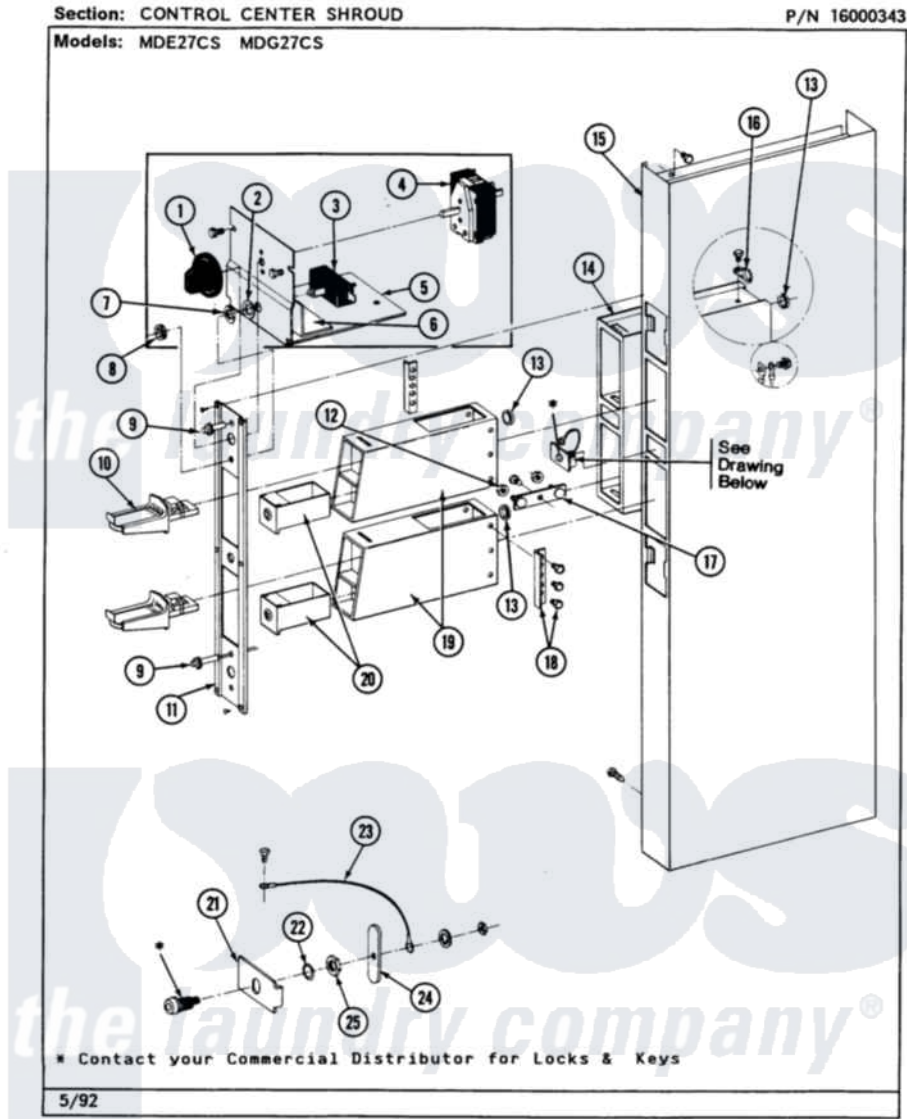

# Maytag MDG27CSABW 03 - CONTROL CENTER SHROUD

14

Maytag Residential Maytag MDG27CSABW Dryer Parts Parts Diagram 03 - CONTROL CENTER SHROUD  
 Click on the part number to view part

Item	Original Part Number	Replaced By	Status	Part Description
001	<a href="#">205663</a>			Knob For Selector Switch
002	<a href="#">312751</a>			Lockwasher, Start Switch
003	306940	<a href="#">W10149462</a>		Switch, Push-To-Start
004	<a href="#">307253</a>			Switch, Cycle Selector
"	Y313588	<a href="#">488234</a>		Screw 8-32 X 1/4
005	212276	<a href="#">W10116760</a>		Screw
"	<a href="#">Y314261</a>			Switch And Relay Bracket
006	NLA		Not Available	INSULATOR
007	Y312706	<a href="#">422617</a>		Nut
008	<a href="#">Y312702</a>			Knurled Nut, Start Switch
009	303963		Not Available	LIGHT, INDICATOR
010	NLA		Not Available	MAYTAG COIN SLIDE (ACCESSORY)
011	315037		Not Available	PANEL, VAULT
"	<a href="#">Y313424</a>			Screw, Vault Panel
012	Y052740	<a href="#">62739</a>		Nut, Lock
013	Y313671	<a href="#">33001303</a>		Grommet, Plate Hole