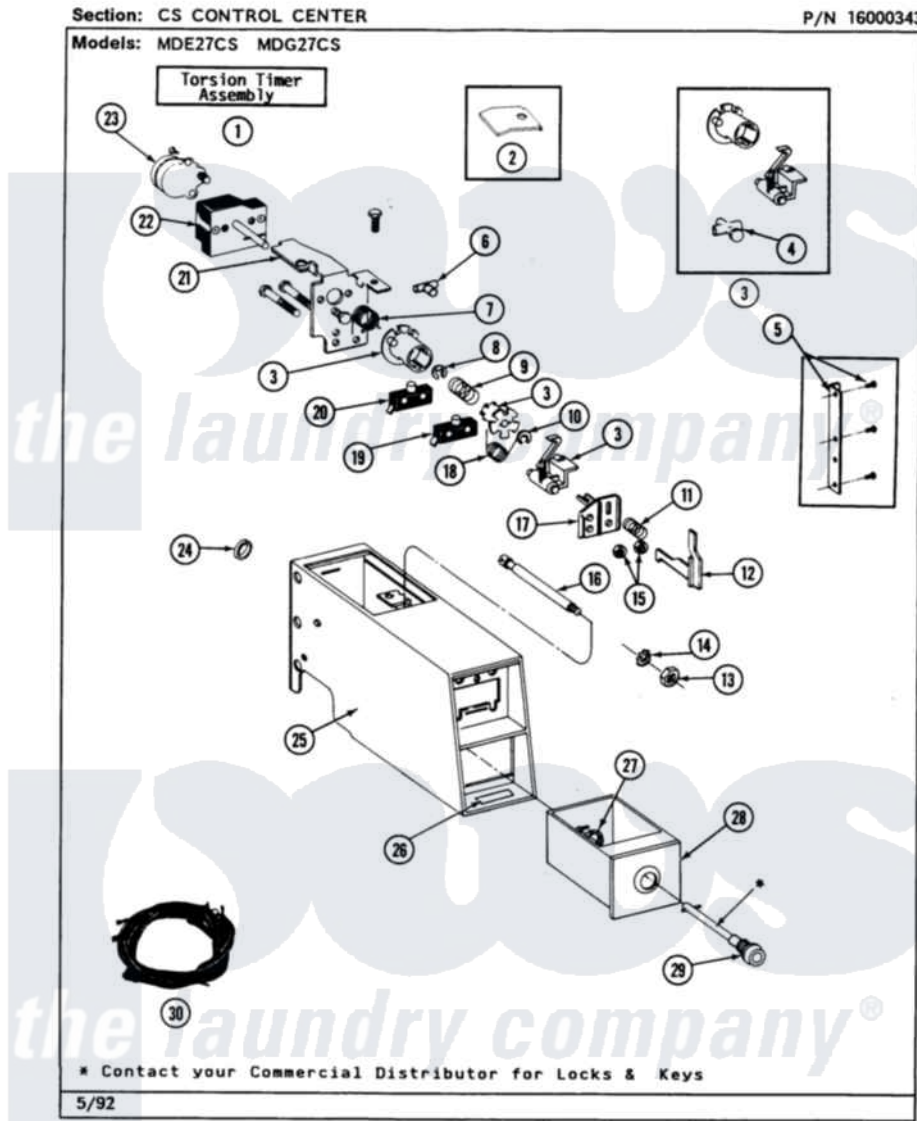

Maytag MDG27CSABW 04 - CONTROL CENTER

Maytag Residential Maytag MDG27CSABW Dryer Parts Parts Diagram 04 - CONTROL CENTER
 Click on the part number to view part

Item	Original Part Number	Replaced By	Status	Part Description
001	305797			Torsion Timer Assembly Complete
002	NLA		Not Available	STOP FOR TIMER MECHANISM
003	306104			Actuator Switch Kit
004	314547	Y308109		Slide And Adj. Return Bracket
005	NLA		Not Available	COIN METER STOP
"	Y014872			Screw, Coin Meter Stop -
006	314335			Peg, Tine Adjustment
007	314331			Spring, Torsion Return
008	Y312270			Clip, Spring Retainer
009	211065			Spring, Index Wheel
010	211790			Lock Ring For Timer Shaft
011	NLA		Not Available	HELICAL SPRING ---N
012	314337	33002968		Slider
013	Y052721			Nut, Terminal Block Plate
014	910387			Lockwasher, Vault Assembly

015	Y052634	701719	Nut, Hex
016	215559		Bolt, Coin Slide Locking
"	NLA	Not Available	LOCKING BOLT
017	314339		Switch And Slider Bracket
018	314332		Spring, Actuator
019	305798	Not Available	BYPASS SWITCH FOR MOTOR
020	Y305799		Bypass Switch For Heater
021	314333		Timer Mounting Bracket
"	315277		Screw
"	910708	488234	Screw 8-32 X 1/4
"	NLA	Not Available	INSTRUCTION LABEL
022	305796		Timer
"	305800		Wire Harness For Timer
023	305870		Timer Motor
024	Y313671	33001303	Grommet, Plate Hole
025	Y307081		Coin Meter Weld Assembly
"	NLA	Not Available	(ALMOND)
026	Y313439	Not Available	INSTRUCTION LABEL
027	212328	W10139762	Hex Nut, 3/4-27
028	205423	208883	Coin Box K
"	205423L	208883	Coin Box K
029	NLA	Not Available	SPRING WASHER, LOCK
030	NLA	Not Available	WIRE HARNESS-UPPER