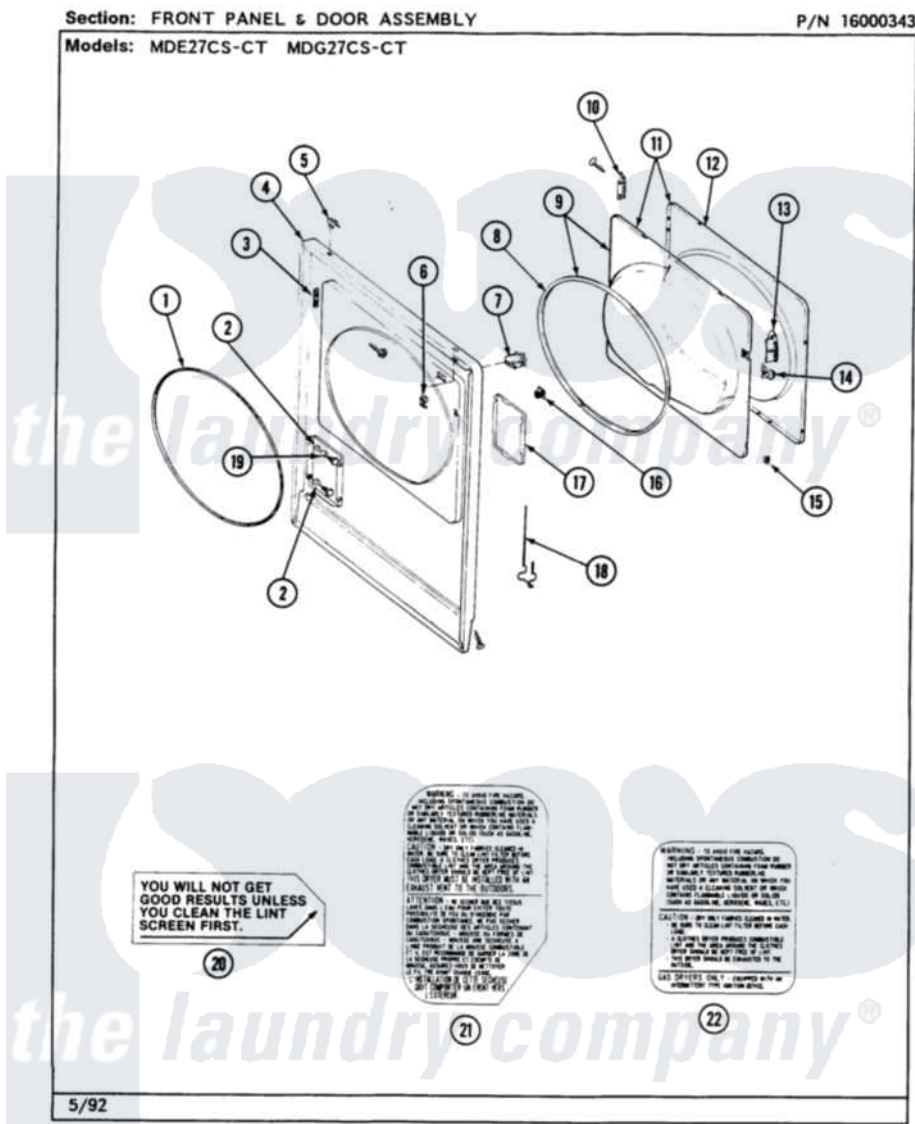

Maytag MDG27CSABW 06 - FRONT PANEL & DOOR ASSEMBLY

Maytag Residential Maytag MDG27CSABW Dryer Parts Parts Diagram 06 - FRONT PANEL & DOOR ASSEMBLY
 Click on the part number to view part

Item	Original Part Number	Replaced By	Status	Part Description
001	314937			Seal, Front Panel
002	NLA		Not Available	BUSHING
003	Y313907			Fastener, Twin
004	212949	22001866		Screw, Relay
"	307998L			Front Panel---NA
"	NLA		Not Available	FRONT PANEL-WHITE
005	212982	22001650		Fastener, Spring
006	Y310376			Clip, Door Switch Harness
007	Y305753	W10169313		Switch-Dor
008	314935	33001192		Seal, Door
009	308069		Not Available	DOOR, INNER W/GASKET
010	307099	33001230		Hinge, Door
"	Y314062			Screw, Door Hinge And Panel
011	NLA		Not Available	DOOR ASSY. COMPLETE (WHITE)
012	314967		Not Available	DOOR W/WINDOW OUTER HALF (WHT)

"	NLA	Not Available	(ALMOND)
013	314939		Handle, Door
"	314974		Handle, Door
014	314936	33001305	Strike, Door
"	314944	33001305	Strike, Door
015	Y313910		Clip, Door Liner To Outer Panel
016	306436		Door Latch Kit--W
017	NLA	Not Available	ACCESS DOOR (WHITE)
018	Y314025		Latch For Access Door
019	312369		Sleeve, Access Panel Stud Part Not Used
020	Y313340		LABEL, LINT SCREEN INSTRUCTION
021	314941	Not Available	LABEL, INSTRUCTION
022	NLA	Not Available	INSTRUCTION LABEL