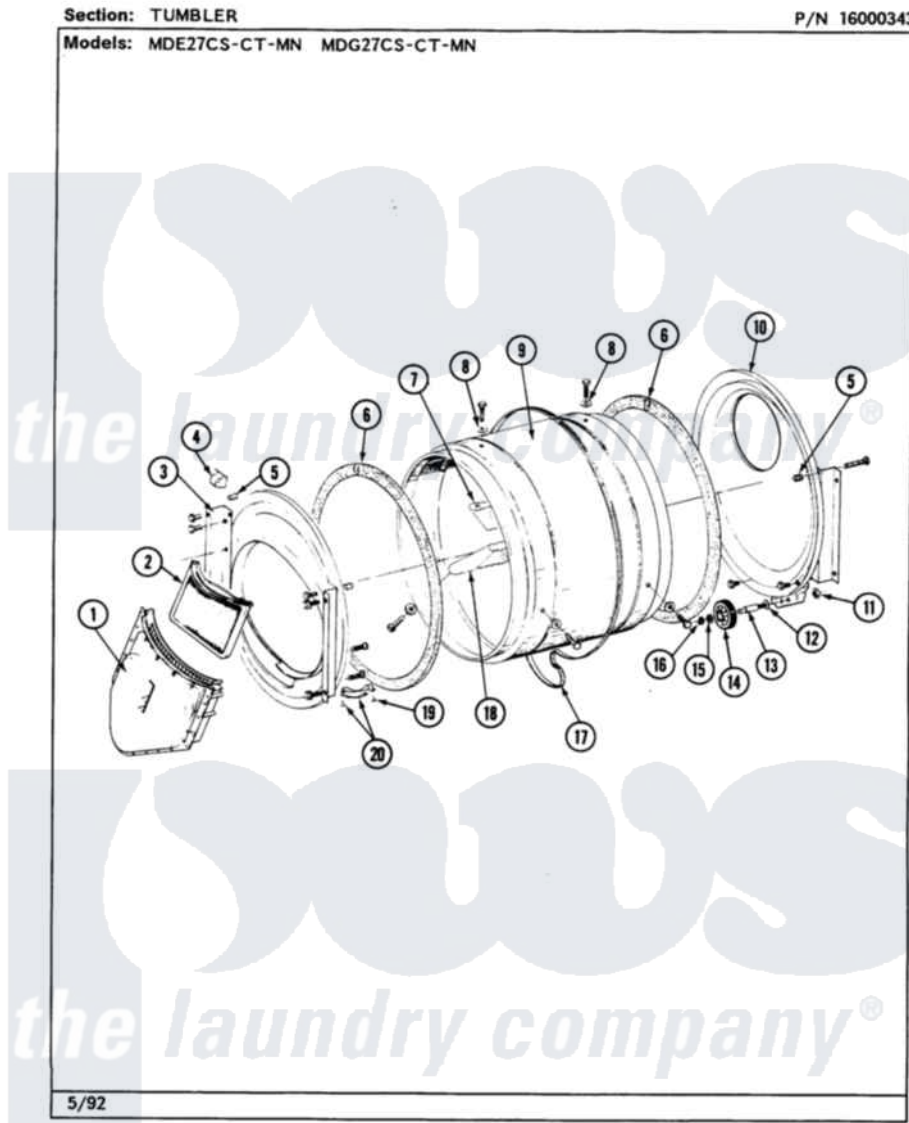

Maytag MDG27CSABW 07 - TUMBLER

30

Maytag [Residential Maytag MDG27CSABW Dryer Parts](#) Parts Diagram 07 - TUMBLER
 Click on the part number to view part

Item	Original Part Number	Replaced By	Status	Part Description
001	Y307112	33001016		Outlet Duct Assembly
"	Y314110	33002917		Screw, No.10-16
002	307108	33002970		Lint Filte
003	307109	33001179		Front, Tumbler
"	Y313561			Screw---NA
"	NLA		Not Available	SCREW
"	Y310632	1163839		Screw
004	Y310376			Clip, Door Switch Harness
005	NLA		Not Available	THREAD COVER
006	314820			Seal, Tumbler
007	314803	33001012		Baffle
"	Y310759			Screw, Tumbler Baffles
008	314158			Washer, Baffle To Tumbler
009	306663		Not Available	TUMBLER W/BAFFLES
"	314802		Not Available	TUMBLER W/OUT BAFFLES
010	211294	90767		Screw, 8A X 3/8 HeX Washer Head Tapping

"	Y307114	33001178	Back, Tumbler
"	Y308544	33001178	Back, Tumbler
011	312538	33001443	Nut, Hex
012	Y313347	312535	Washer, Vault Mounting Brk.
013	Y312948	6-3129480	Shaft- Tumbler
014	Y303373	12001541	Drum Roller/Washer Assembly--W
015	312535		Washer, Vault Mounting Brk.
016	410233	9703438	Ring-Retrn
017	Y312959		Poly "V" Belt For Tumbler
018	314804	33001004	Baffle, Tall
"	Y310759		Screw, Tumbler Baffles
019	210720		Rivet, Bearing To Tumbler Fmt
020	306508		Tumbler Bearing Kit ---W